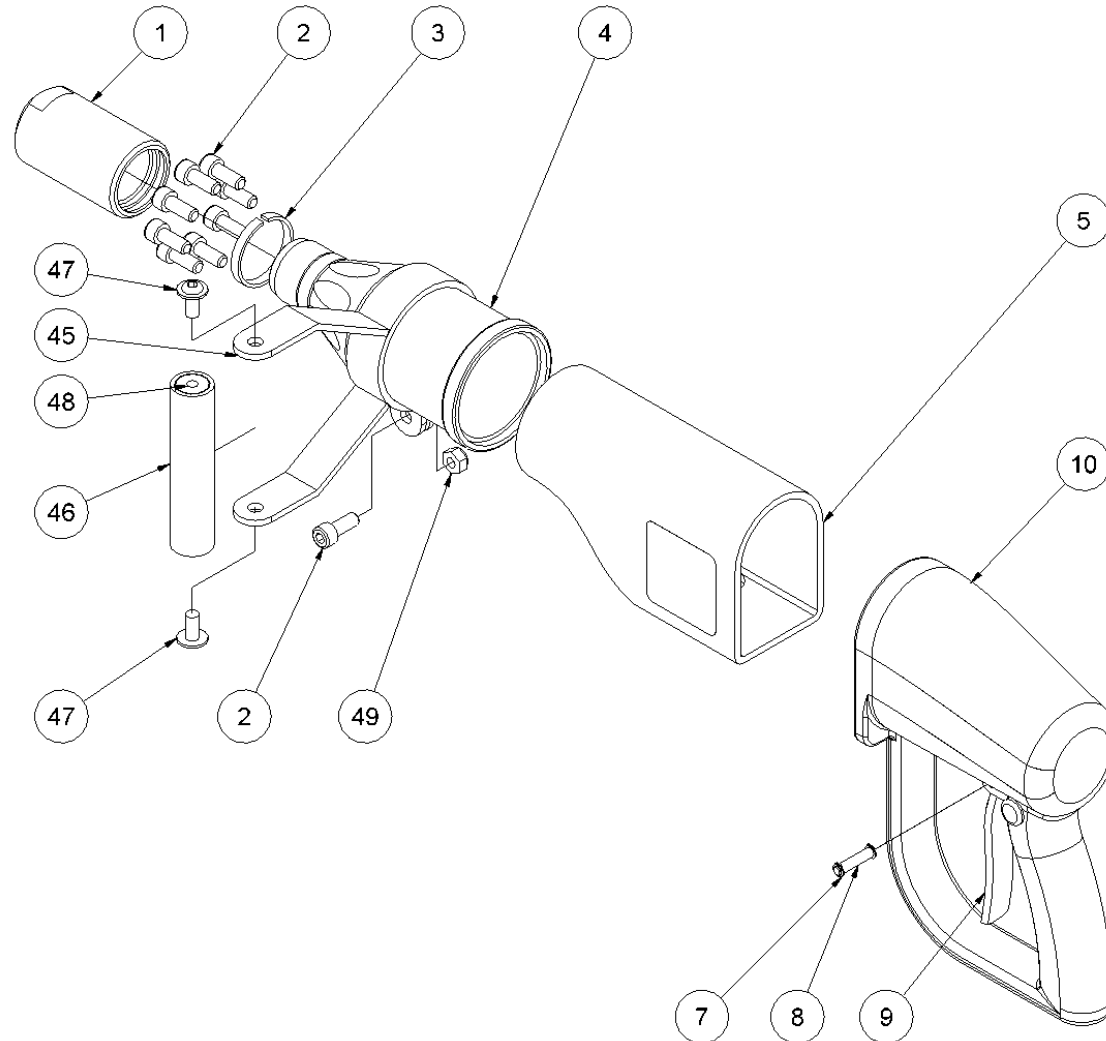

HH10 Spare Parts List

HH10 from serial number 1451

HH10RV from serial number 2741

Fig. 1

Pos.	Part No.	Description	Pcs.
-	4341408	3/8" tailhose-set 2 m	1
-	7401141	Q.R. coupling 1/2" BSP male	1
-	7401142	Q.R. coupling 1/2" BSP female	1
-	8211635	Fork wrench 41 mm	1
1	8211575	Chisel retainer Quick Change	1
1	8212039	Chisel retainer Closed	1
2	7611634	Screw M8x20 <i>Loctite 243 - 25 Nm</i>	9
3	7511631	Lock ring	1
4	8211570	Nose part incl. bushing HEX 19	1
4	8212971	Nose part incl. bushing HEX 0,580"	1
5	8731385	Plastic cover	1
7	7611306	Retaining ring A6	2
8	8231396	Pin ø6	1
9	8231382	Trigger lever	1
10	8211568	Handle	1
45	9011646	Support handle for HH10	1
46			
47			
48			
49	7621010	Lock nut M8	1
-	9011599	Front handle complete <i>Incl. pos. 2, 45, 46, 47, 48 and 49</i>	1