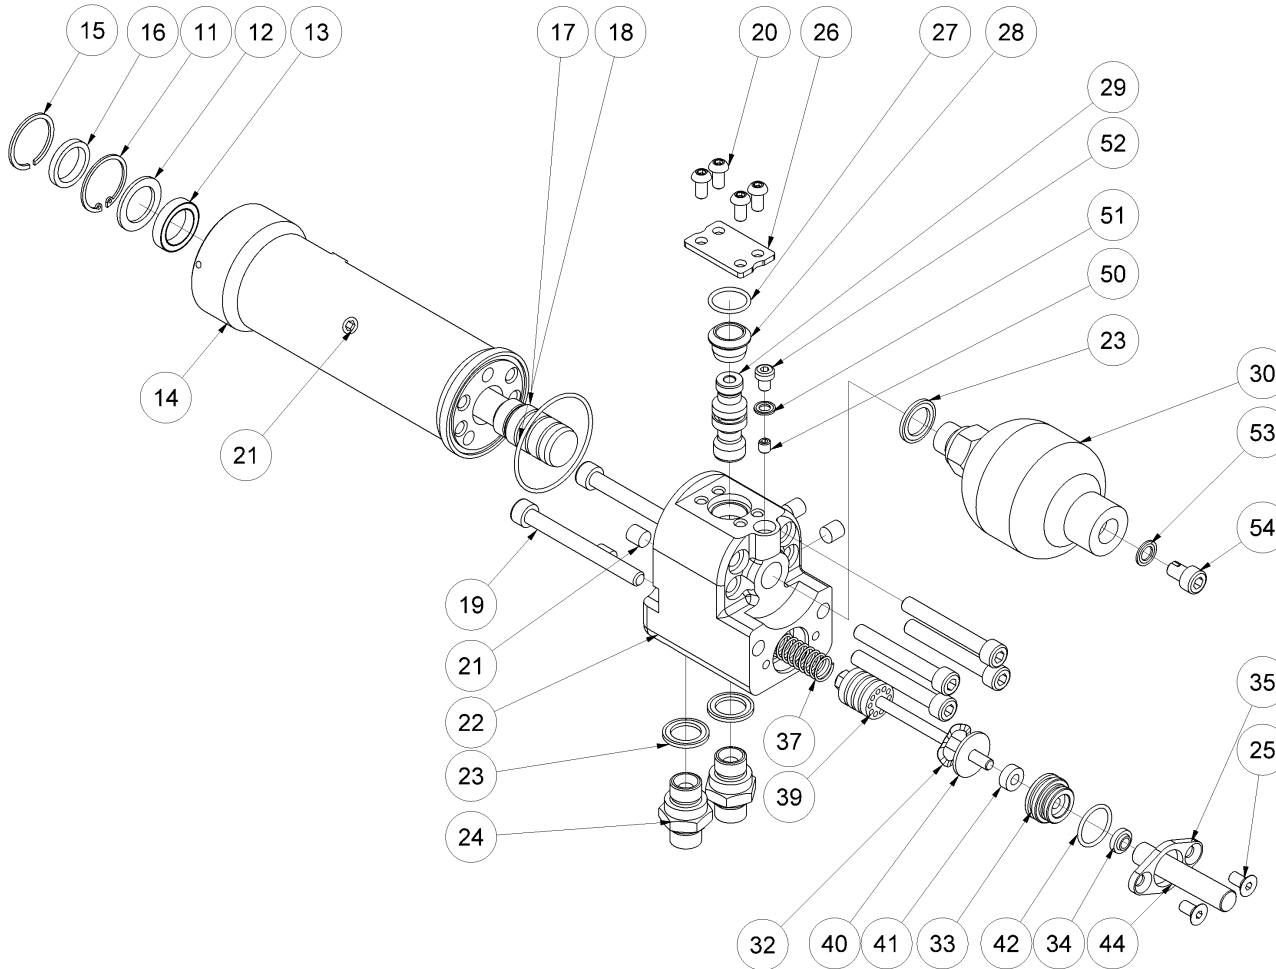

HH10 Spare Parts List

HH10 from serial number 1451

HH10RV from serial number 2741

Fig. 2

Pos.	Part No.	Description	Pcs.
11	7611578	Retaining ring 30x1.2	1
12	8211577	Supporting washer ø20	1
13	7511576	Seal ø20/ø28x5.7	1
14	9011812	Cylinder	1
15	7611580	Spring ring	1
16	9011643	Rod wiper	1
17	8211473	Striking piston	1
18	7511581	O-ring 52x2	1
19	7611572	Screw M8x80 <i>Loctite 243 - 25 Nm</i>	2
20	7613152	Screw M6x12 <i>Loctite 243 - 12.5 Nm</i>	4
21	7621037	Pipe plug 1/8" <i>Loctite 542</i>	7
22	9011813	Valve housing <i>For HH10</i>	1
22	9012047	Valve housing <i>For HH10RV</i>	1
23	7521017	Seal ring 3/8"	3
24	8231394	Fitting 3/8"x3/8" <i>80 Nm</i>	2
25	7611632	Screw M6x12 <i>Loctite 243 - 12.5 Nm</i>	2
26	9013153	Spool plate	1
27	7511573	O-ring 18.3x2.4	1
28	8211476	Sleeve	1
29	8211477	Spool for HH10	1
29	8212046	Spool for HH10RV	1
30	7411569	Accumulator <i>Loctite 638 - 90 Nm. Incl. pos. 53 and 54</i>	1
31	7611574	Screw M8x60 <i>Loctite 243 - 40 Nm</i>	4
32	7611252	Crinkled spring washer 23.8x17.3x0.3	1
33	8211226	Seal housing	1
34	7521013	Seal	1
35	8211686	Mounting plate	1
37	8611249	Compression spring 1.25x12.5x62.5	1
39	9012044	Trigger piston complete	1
40	8211251	Washer	1
41	7521014	Seal	1
42	7511248	O-ring 20x2	1
44	8731393	Distance piece trigger	1
50	7611806	Set screw M6x6 <i>Loctite 243 - 5 Nm</i>	1
51	7511808	Seal ring M6	1
52	7611807	Screw plug M6x8 <i>Loctite 243</i>	1
53	7511254	Seal ring M8	1
54	9911820	Charging screw M8	1
-	9011636	Seal kit	1