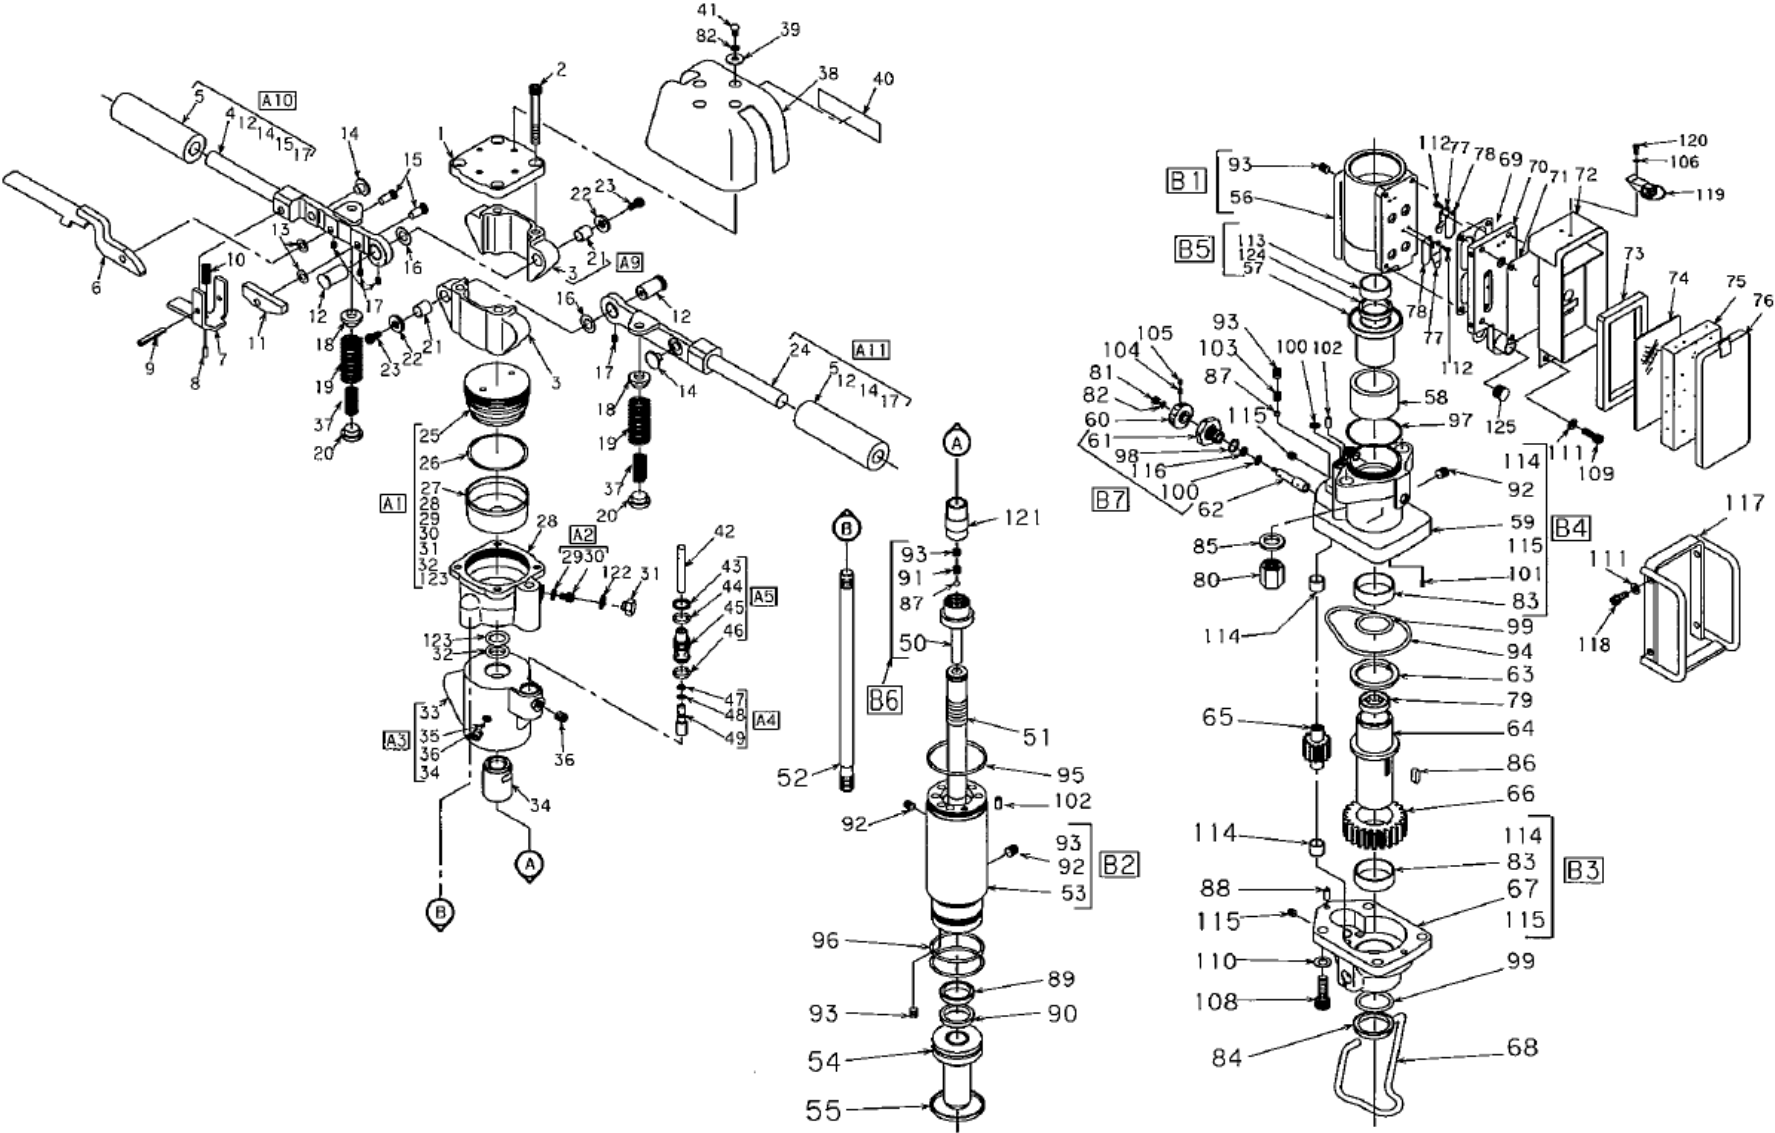

# HRD20RV spare parts list

From serial number 8763

## From serial number 8763

Pos.	Part No.	Description	Pcs.
-	4141685	Tailhose set <i>Incl. quick-release couplings</i>	1
-	7401141	Q.R. coupling 1/2" BSP male	1
-	7401142	Q.R. coupling 1/2" BSP female	1
1	9932912	Cover	1
2	9932852	Bolt	4
3	9932863	Point Cover	2
4	9932861	Handle (L)	1
5	9932851	Handle Grip	2
6	9932859	Control Lever	1
7	9932860	Lock Lever	1
8	9932901	Pin	1
9	9932902	Pin	1
10	9932911	Spring	1
11	9932871	Lever	1
12	9932867	Pin	2
13	9932878	Washer	2
14	9932874	Pad	2
15	9932865	Pin	2
16	9932876	Washer	2
17	9932906	Stopper Screw	4
18	9932873	Spring Washer	2
19	9932866	Spring	2
20	9932872	Spring Washer	2
21	9932855	DU Bush	2
22	9932877	Guide Bush	2
23	9932903	Bolt	2
24	9932875	Handle (R)	1
25	9932868	Lid	1
26	9932854	O-Ring	1
27	9931870	Diaphragm	1
28	9932864	Shell	1
29	9931886	Seal Washer	1
30	9932192	Cap Bolt	1
31	9932850	Plug	1
32	9932899	O-Ring	1
33	9932884	Valve Body	1
34	9932885	Valve Bush	1
35	9932227	Orifice Plug M6	1
36	9932853	Plug	6
37	9932907	Spring	2
38	9932887	Cover (B)	1
39	9932881	Collar	4

## From serial number 8763

Pos.	Part No.	Description	Pcs.
A1	9932882	Accumulator Assy (Pos. 25,26,27,28,29,30,31,32)	1
A2	9932883	Cap Bolt Assy (Pos. 29 + 3)	1
A3	9932886	Valve Body Assy (Pos. 33,34,35,36(4))	1
A4	9932856	Valve Rod Assy (Pos. 47,48,49)	1
A5	9932858	Valve Guide Assy (Pos. 43,44,45,46)	1
A9	9932880	Point Cover Assy (Pos. 3,21)	1
A10	9932888	Handle L Assy (Pos. 4,5,12,14,15(2),17(3))	1
A11	9932879	Handle R Assy (Pos. 5,12,14,17,24)	1