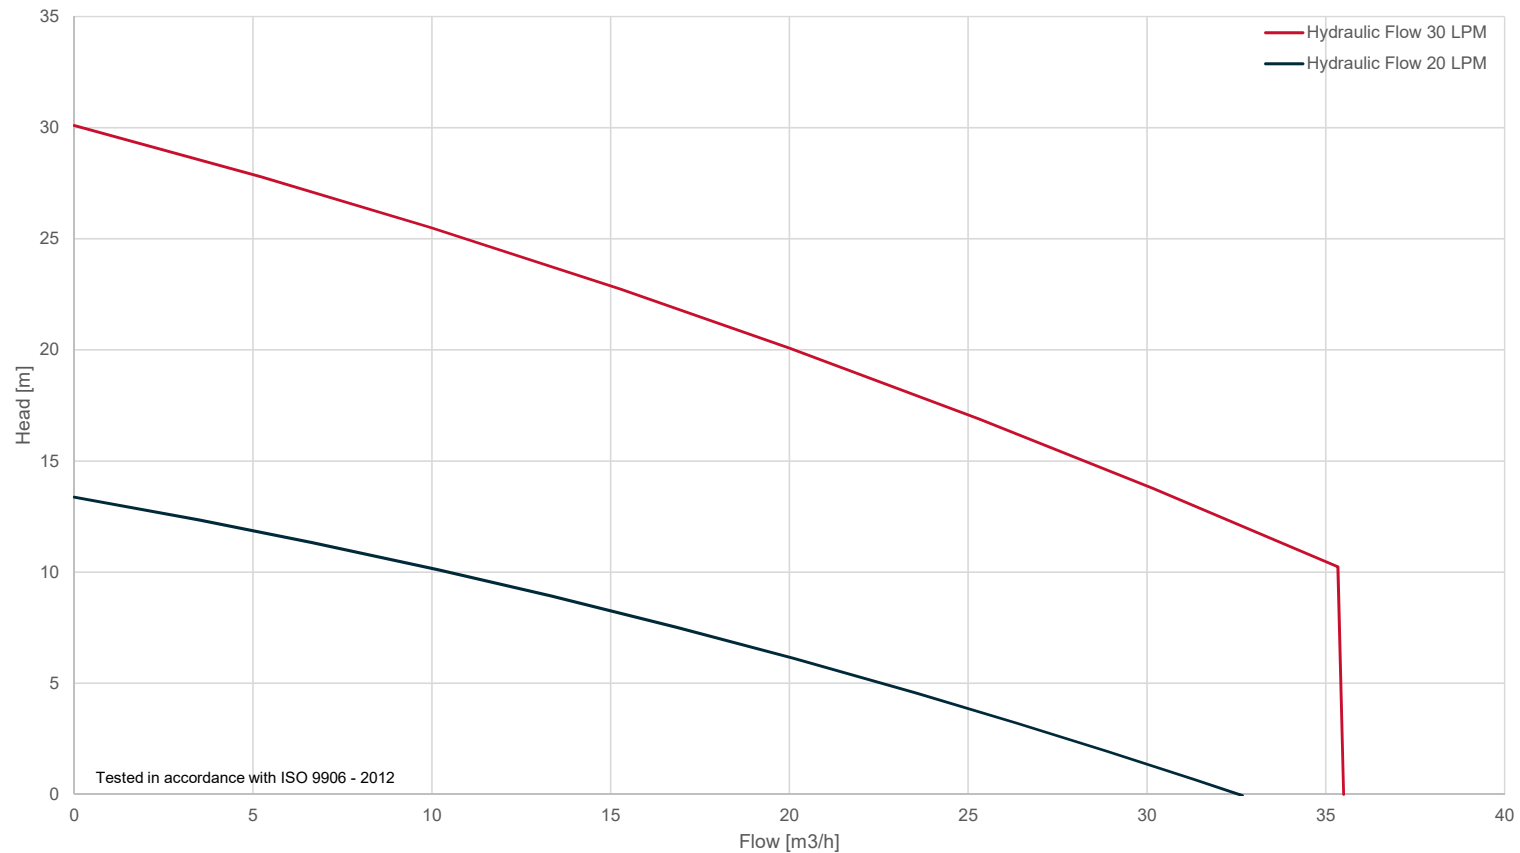

HWP2 PUMPING RANGE

2" Submersible Pump

HYCON A/S
Juelstrupparken 11
DK-9530 Støvring

Tel +45 9647 5200
Fax +45 9647 5201
www.hycon.dk

HYDRAULIC PRODUCT RANGE

CUT-OFF AND RING SAWS • CORE DRILLS • POST DRIVERS • PICK HAMMER • LIGHT & HEAVY DUTY BREAKERS
SUBMERSIBLE PUMPS • GASOLINE, DIESEL AND ELECTRIC POWER PACKS • ROCK DRILLS