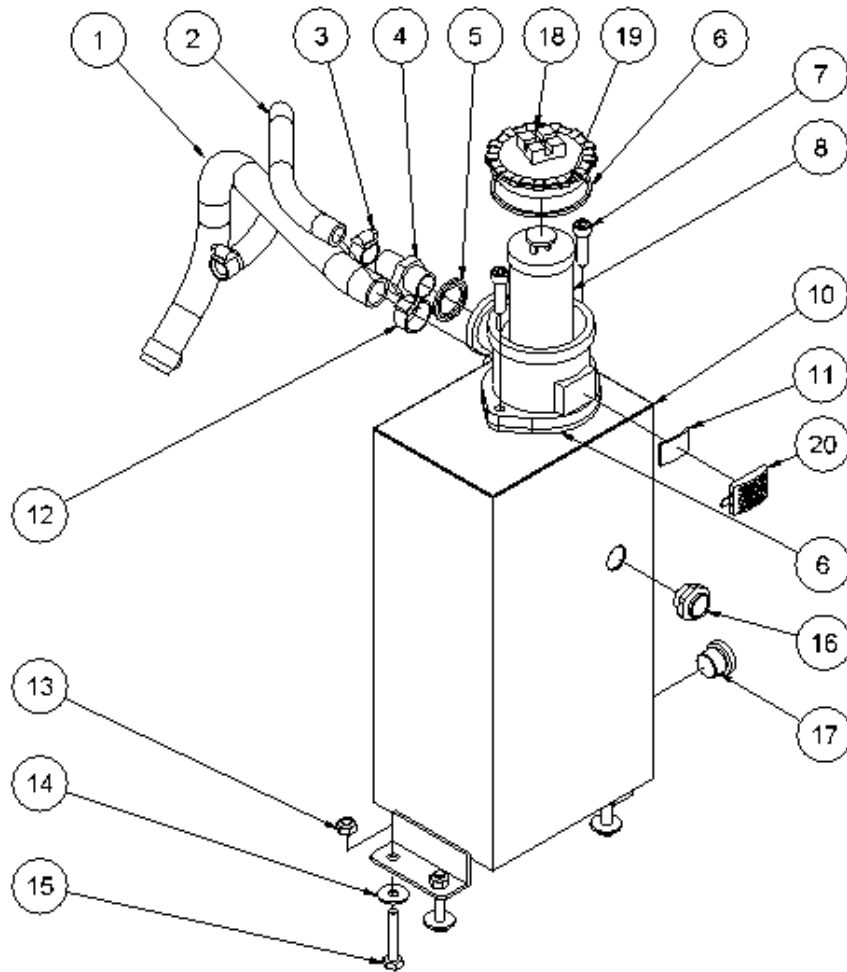

HPP09 Powerpack Spare Parts List

From serial number 1001

Fig. 5

Pos.	Part No.	Description	Pcs.
1	8721071	3/4" hose 440 mm	1
2	8721070	1/2" hose 455 mm	1
3	7421081	Hose clip 1/2"	2
4	7421079	Hose fitting 1/2"x3/4"	1
5	7521118	Seal ring 3/4"	1
6	9421188	Seal kit return filter	1
7	7621045	Screw M8x30	2
8	9421190	Filter cartridge	1
10	8221153	Hydraulic tank	1
11	9421191	Ventilation filter	1
12	7421082	Hose clip 3/4"	2
13	7621010	Nut M8	4
14	7621035	Washer M8	4
15	7621049	Screw M8x45	4
16	7721099	Sight glass 1/2" w/seal	1
17	7621075	Socket plug R 1/2" w/seal	1
18	9421189	Filter cover	1
19	9421193	Filter spring	1
20	9421192	Cover f/ventilation filter	1
-	8421092	Filter complete <i>Pos. 6, 8, 10, 11, 18, 19, 20</i>	1