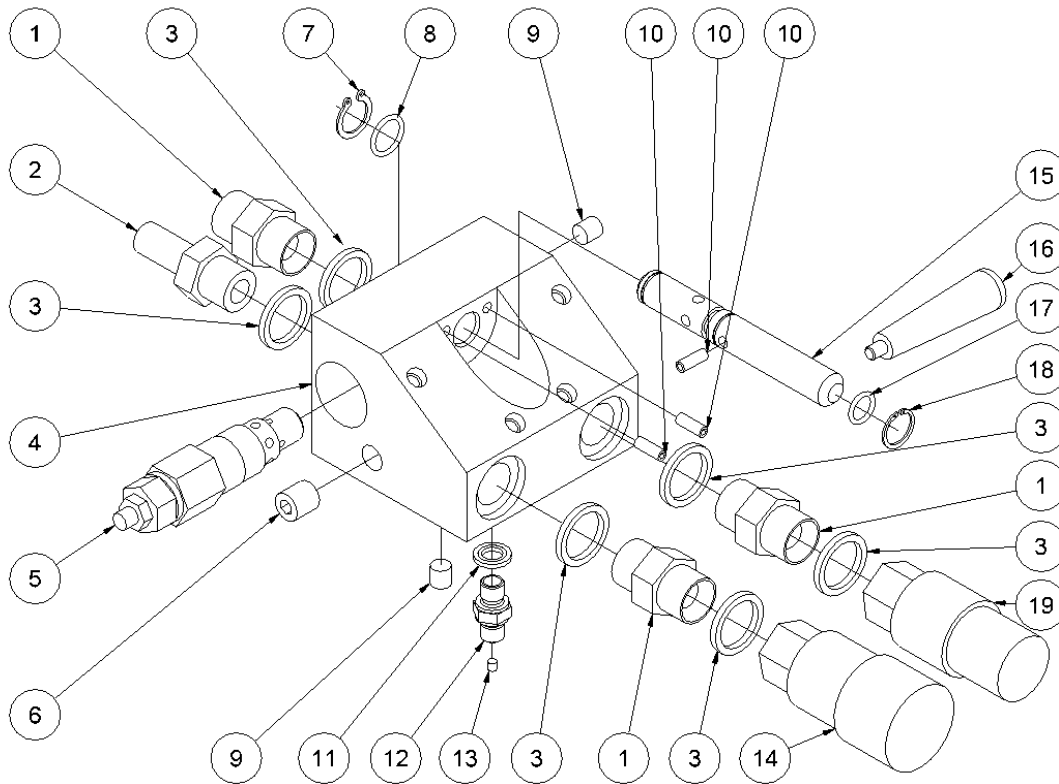

HPP09 Powerpack Spare Parts List

From serial number 1001

Fig. 2

Pos.	Part No.	Description	Pcs.
1	7321143	Engine 9 HP Honda GX270	1
2	7621039	Screw M10x65	4
3	7621172	Washer M10	4
4	7621034	Washer M10	4
5	7621027	Nut M10	4
6	7621032	Set screw M6x8	1
7	7421066	Coupling engine part	1
8	7421083	Rubber coupling	1
9	7421067	Coupling pump	1
10	7421068	Coupling housing	1
11	7421080	Hose fitting 3/4"x1/2"	1
13	7421060	Angle nipple	1
14	7621171	Washer M8	8
15	7621043	Screw M8x110	4
16	8321130	Fan ø280	1
17	7621117	Spring washer M14	2
18	7621111	Nut M14x1.5	1
19	7621038	Screw 5/16" UNFx25	4
20	7421076	Pump 6.3 ccm	1
21	8721084	Feed line w/banjo	1
22	7421062	Banjo bolt 1/2"	1
23	8721069	1/2" hose 330 mm	1
24	7421081	Hose clip 1/2"	2
25	8621137	Tension spring 0.90x9.10x23	1
-	2121103	Cooler complete <i>See fig. 6</i>	1

HPP09 Powerpack Spare Parts List

From serial number 1001

Fig. 3

Pos.	Part No.	Description	Pcs.
1	7421063	Fitting 1/2"x1/2" BSP	3
2	7421078	Hose fitting 1/2"x1/2"	1
3	7521072	Seal ring 1/2"	6
4	8221033	Valve block	1
5	7421056	Pressure relief valve 50-220 bar	1
6	7621036	Socket plug R1/4x1/2 conical	1
7	7621096	Lock ring A15 stainless	1
8	7521134	O-ring 15x2 mm 90 nbr	1
9	7621037	Socket plug R1/8x3/8 conical	2
10	7621050	Roll pin ø5x14	3
11	7521064	Seal ring 1/8"	1
12	8221024	Nipple 1/8"x1/8"	1
13	7421073	Nipple with reduction	1
14	7401142	Q.R. coupling 1/2" BSP female	1
15	8221085	Spool	1
16	7721094	Lever ON/OFF	1
17	7521135	O-ring 11x2 mm 90 nbr	1
18	7621097	Lock ring AV15	1
19	7401141	Q.R. coupling 1/2" BSP male	1
-	2121101	Valve block complete	1