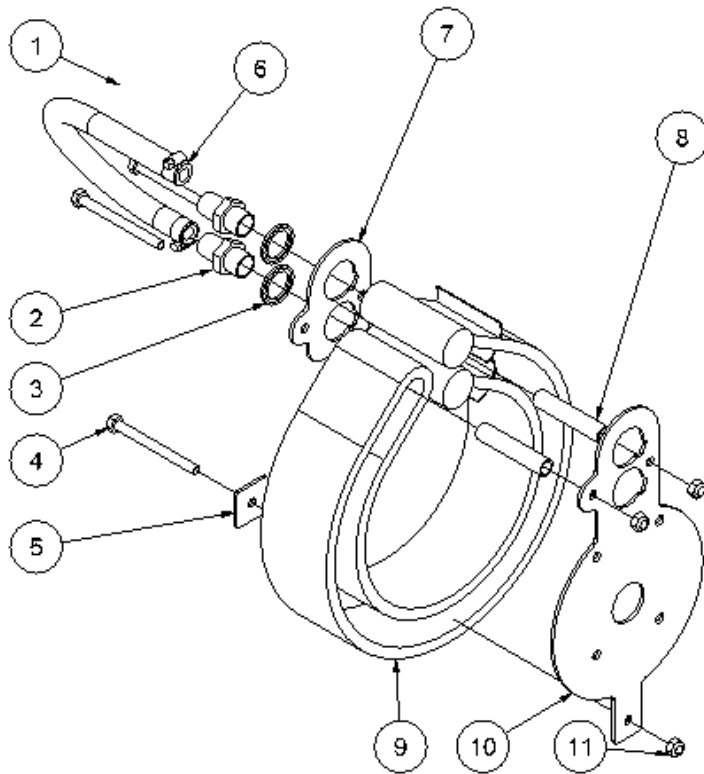

HPP09 Powerpack Spare Parts List

From serial number 1001

Fig. 4

Pos.	Part No.	Description	Pcs.
1	8221087	POD bracket complete HPP09	1
2	8721074	POD hose HPP09	1
3	8221005	POD cylinder	1
4	8221006	POD seal housing	1
5	8221007	POD piston rod	1
6	8221008	POD piston	1
7	8221009	POD distance pipe	1
8	7621029	Nut M6	1
9	7521013	Seal	1
10	7521014	Seal	1
11	8221015	Guide element, bronze	1
12	7521018	Seal ring POD 18/24x2	1
13	7521017	Seal ring 3/8"	1
14	7421012	Nipple 3/8"x1/8"	1
15	7621021	Washer SS 10x16x1.2	1
16	8221131	POD head	1
17	7621028	Nut M6	1
18	7621031	Set screw M8x8	1
19	8621019	Compression spring	1
21	7621040	Screw M6x10	1
22	7621011	Nut M5	1
-	2121106	POD complete HPP09 <i>Pos. 3-16, 19, 22</i>	1

HPP09 Powerpack Spare Parts List

From serial number 1001

Fig. 5

Pos.	Part No.	Description	Pcs.
1	8721071	3/4" hose 440 mm	1
2	8721070	1/2" hose 455 mm	1
3	7421081	Hose clip 1/2"	2
4	7421079	Hose fitting 1/2"x3/4"	1
5	7521118	Seal ring 3/4"	1
6	9421188	Seal kit return filter	1
7	7621045	Screw M8x30	2
8	9421190	Filter cartridge	1
10	8221153	Hydraulic tank	1
11	9421191	Ventilation filter	1
12	7421082	Hose clip 3/4"	2
13	7621010	Nut M8	4
14	7621035	Washer M8	4
15	7621049	Screw M8x45	4
16	7721099	Sight glass 1/2" w/seal	1
17	7621075	Socket plug R 1/2" w/seal	1
18	9421189	Filter cover	1
19	9421193	Filter spring	1
20	9421192	Cover f/ventilation filter	1
-	8421092	Filter complete <i>Pos. 6, 8, 10, 11, 18, 19, 20</i>	1

HPP09 Powerpack Spare Parts List

From serial number 1001

Fig. 6

Pos.	Part No.	Description	Pcs.
1	8721069	1/2" hose 330 mm	1
2	7421079	Hose fitting 1/2"x3/4"	2
3	7521118	Seal ring 3/4"	2
4	7621047	Screw M8x90	3
5	8221121	Plate	1
6	7421081	Hose clip 1/2"	2
7	8221116	Plate	1
8	8221086	Distance pipe \varnothing 12x1.5	2
9	8321093	Cooler \varnothing 280	1
10	8221112	Bracket for cooler	1
11	7621010	Nut M8	3
-	2121103	Cooler complete <i>Pos. 3-5, 7-11</i>	1