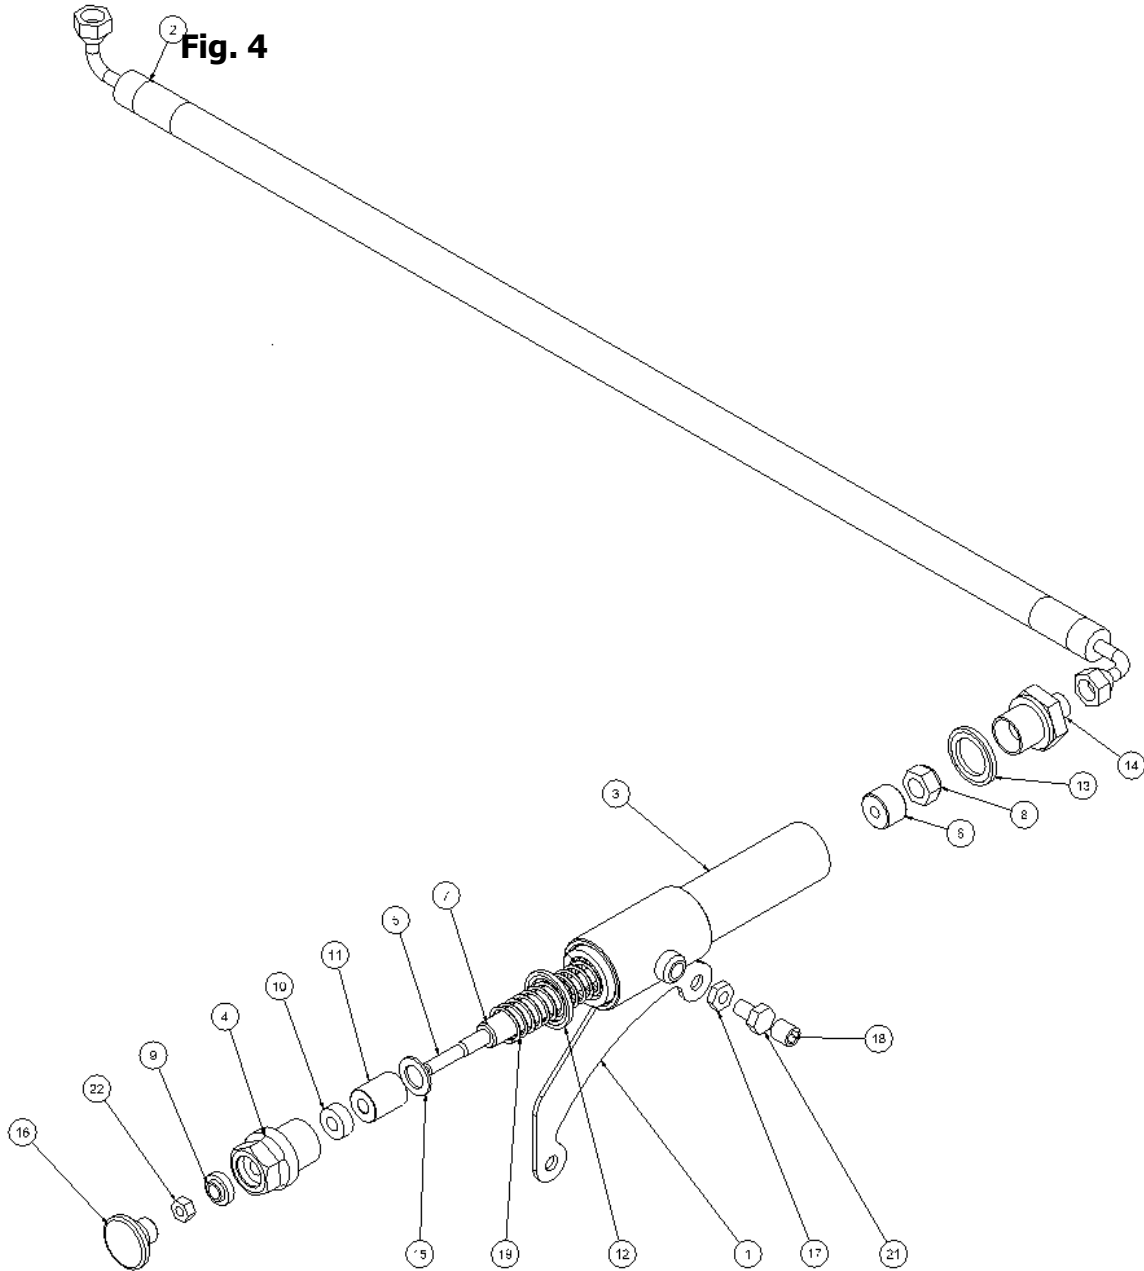

HPP09 Powerpack Spare Parts List

From serial number 1001

Fig. 3

Pos.	Part No.	Description	Pcs.
1	7421063	Fitting 1/2"x1/2" BSP	3
2	7421078	Hose fitting 1/2"x1/2"	1
3	7521072	Seal ring 1/2"	6
4	8221033	Valve block	1
5	7421056	Pressure relief valve 50-220 bar	1
6	7621036	Socket plug R1/4x1/2 conical	1
7	7621096	Lock ring A15 stainless	1
8	7521134	O-ring 15x2 mm 90 nbr	1
9	7621037	Socket plug R1/8x3/8 conical	2
10	7621050	Roll pin ø5x14	3
11	7521064	Seal ring 1/8"	1
12	8221024	Nipple 1/8"x1/8"	1
13	7421073	Nipple with reduction	1
14	7401142	Q.R. coupling 1/2" BSP female	1
15	8221085	Spool	1
16	7721094	Lever ON/OFF	1
17	7521135	O-ring 11x2 mm 90 nbr	1
18	7621097	Lock ring AV15	1
19	7401141	Q.R. coupling 1/2" BSP male	1
-	2121101	Valve block complete	1

HPP09 Powerpack Spare Parts List

From serial number 1001

Fig. 4

Pos.	Part No.	Description	Pcs.
1	8221087	POD bracket complete HPP09	1
2	8721074	POD hose HPP09	1
3	8221005	POD cylinder	1
4	8221006	POD seal housing	1
5	8221007	POD piston rod	1
6	8221008	POD piston	1
7	8221009	POD distance pipe	1
8	7621029	Nut M6	1
9	7521013	Seal	1
10	7521014	Seal	1
11	8221015	Guide element, bronze	1
12	7521018	Seal ring POD 18/24x2	1
13	7521017	Seal ring 3/8"	1
14	7421012	Nipple 3/8"x1/8"	1
15	7621021	Washer SS 10x16x1.2	1
16	8221131	POD head	1
17	7621028	Nut M6	1
18	7621031	Set screw M8x8	1
19	8621019	Compression spring	1
21	7621040	Screw M6x10	1
22	7621011	Nut M5	1
-	2121106	POD complete HPP09 <i>Pos. 3-16, 19, 22</i>	1