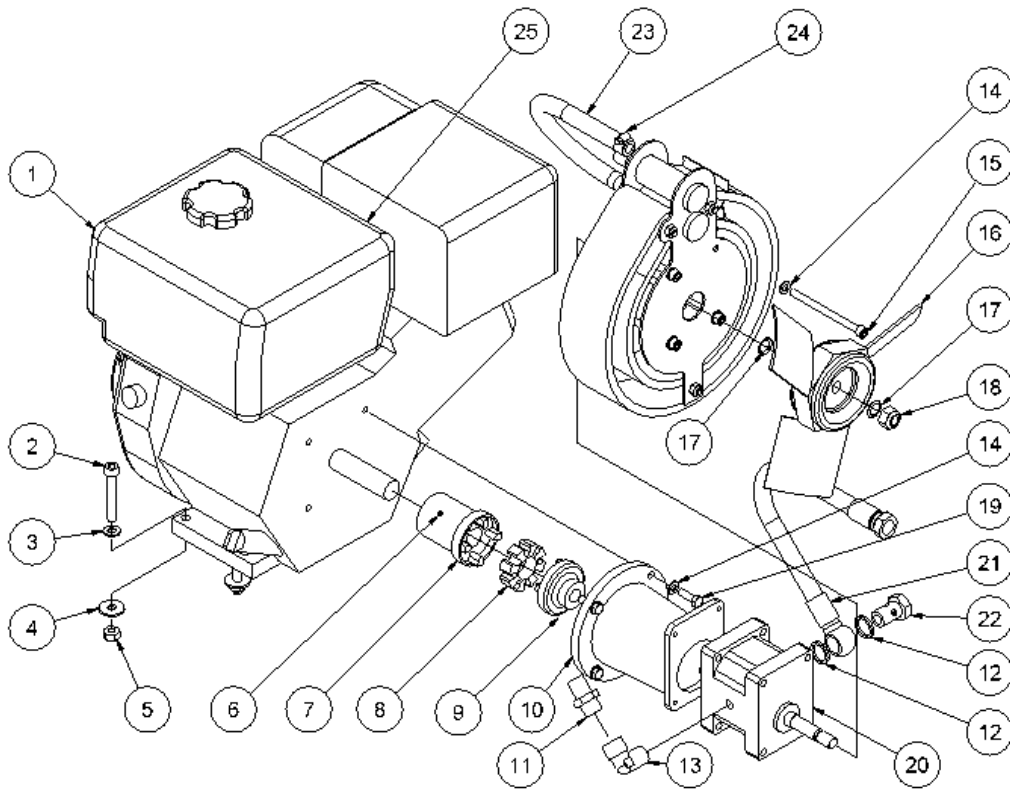

HPP09 Powerpack Spare Parts List

From serial number 1001-1187

Fig. 1

Pos.	Part No.	Description	Pcs.
1	8221003	Handle HPP09	1
2	7621048	Screw M8x65	2
3	7721125	Socket plug	6
4	7621100	Washer 25/35/1 mm	2
5	7621098	Lock ring AS25x2	2
6	7721140	Wheel cover	2
7	7721138	Wheel HPP09	2
8	7621042	Screw M8x10	10
9	8221020	Side cover set HPP09	1
10	8221001	Chassis complete HPP09/09E	1
11	7621046	Screw M8x35	2
12	7621010	Nut M8	4
13	8721095	Rubber foot	1
14	7721030	Nylon bushing $\varnothing 8.5/\varnothing 20 \times 5$ mm	2

HPP09 Powerpack Spare Parts List

From serial number 1001

Fig. 2

Pos.	Part No.	Description	Pcs.
1	7321143	Engine 9 HP Honda GX270	1
2	7621039	Screw M10x65	4
3	7621172	Washer M10	4
4	7621034	Washer M10	4
5	7621027	Nut M10	4
6	7621032	Set screw M6x8	1
7	7421066	Coupling engine part	1
8	7421083	Rubber coupling	1
9	7421067	Coupling pump	1
10	7421068	Coupling housing	1
11	7421080	Hose fitting 3/4"x1/2"	1
13	7421060	Angle nipple	1
14	7621171	Washer M8	8
15	7621043	Screw M8x110	4
16	8321130	Fan ø280	1
17	7621117	Spring washer M14	2
18	7621111	Nut M14x1.5	1
19	7621038	Screw 5/16" UNFx25	4
20	7421076	Pump 6.3 ccm	1
21	8721084	Feed line w/banjo	1
22	7421062	Banjo bolt 1/2"	1
23	8721069	1/2" hose 330 mm	1
24	7421081	Hose clip 1/2"	2
25	8621137	Tension spring 0.90x9.10x23	1
-	2121103	Cooler complete <i>See fig. 6</i>	1