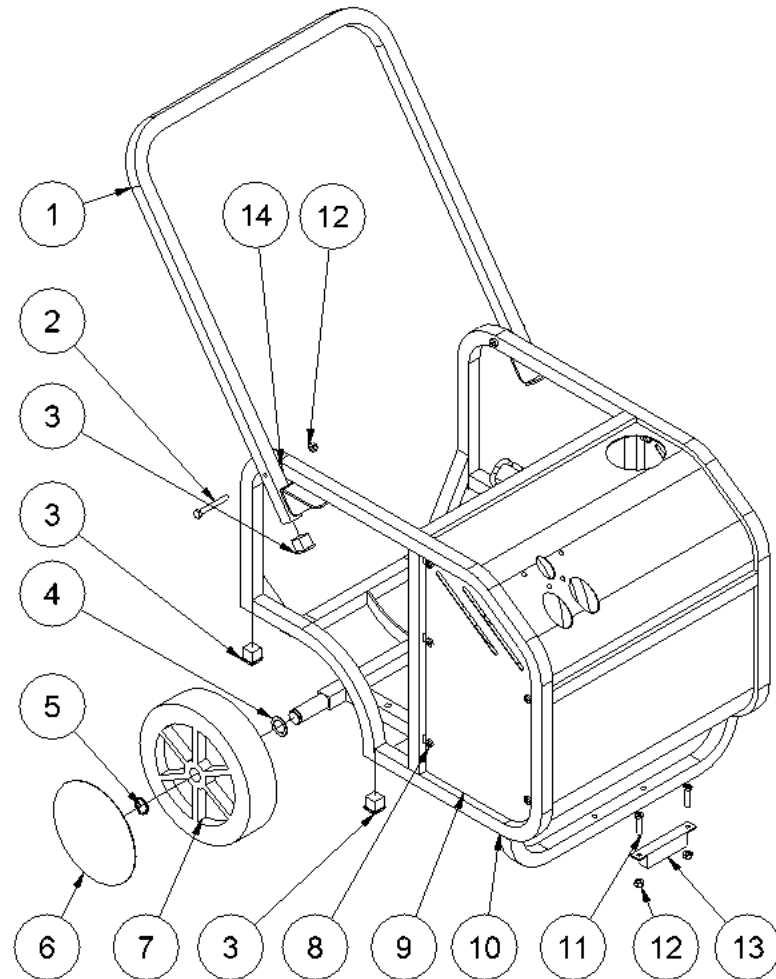

HPP09 Powerpack Spare Parts List

From serial number 1001-1187

Fig. 1

Pos.	Part No.	Description	Pcs.
1	8221003	Handle HPP09	1
2	7621048	Screw M8x65	2
3	7721125	Socket plug	6
4	7621100	Washer 25/35/1 mm	2
5	7621098	Lock ring AS25x2	2
6	7721140	Wheel cover	2
7	7721138	Wheel HPP09	2
8	7621042	Screw M8x10	10
9	8221020	Side cover set HPP09	1
10	8221001	Chassis complete HPP09/09E	1
11	7621046	Screw M8x35	2
12	7621010	Nut M8	4
13	8721095	Rubber foot	1
14	7721030	Nylon bushing $\varnothing 8.5/\varnothing 20 \times 5$ mm	2

HPP09 Powerpack Spare Parts List

From serial number 1001

Fig. 2

Pos.	Part No.	Description	Pcs.
1	7321143	Engine 9 HP Honda GX270	1
2	7621039	Screw M10x65	4
3	7621172	Washer M10	4
4	7621034	Washer M10	4
5	7621027	Nut M10	4
6	7621032	Set screw M6x8	1
7	7421066	Coupling engine part	1
8	7421083	Rubber coupling	1
9	7421067	Coupling pump	1
10	7421068	Coupling housing	1
11	7421080	Hose fitting 3/4"x1/2"	1
13	7421060	Angle nipple	1
14	7621171	Washer M8	8
15	7621043	Screw M8x110	4
16	8321130	Fan ø280	1
17	7621117	Spring washer M14	2
18	7621111	Nut M14x1.5	1
19	7621038	Screw 5/16" UNFx25	4
20	7421076	Pump 6.3 ccm	1
21	8721084	Feed line w/banjo	1
22	7421062	Banjo bolt 1/2"	1
23	8721069	1/2" hose 330 mm	1
24	7421081	Hose clip 1/2"	2
25	8621137	Tension spring 0.90x9.10x23	1
-	2121103	Cooler complete <i>See fig. 6</i>	1