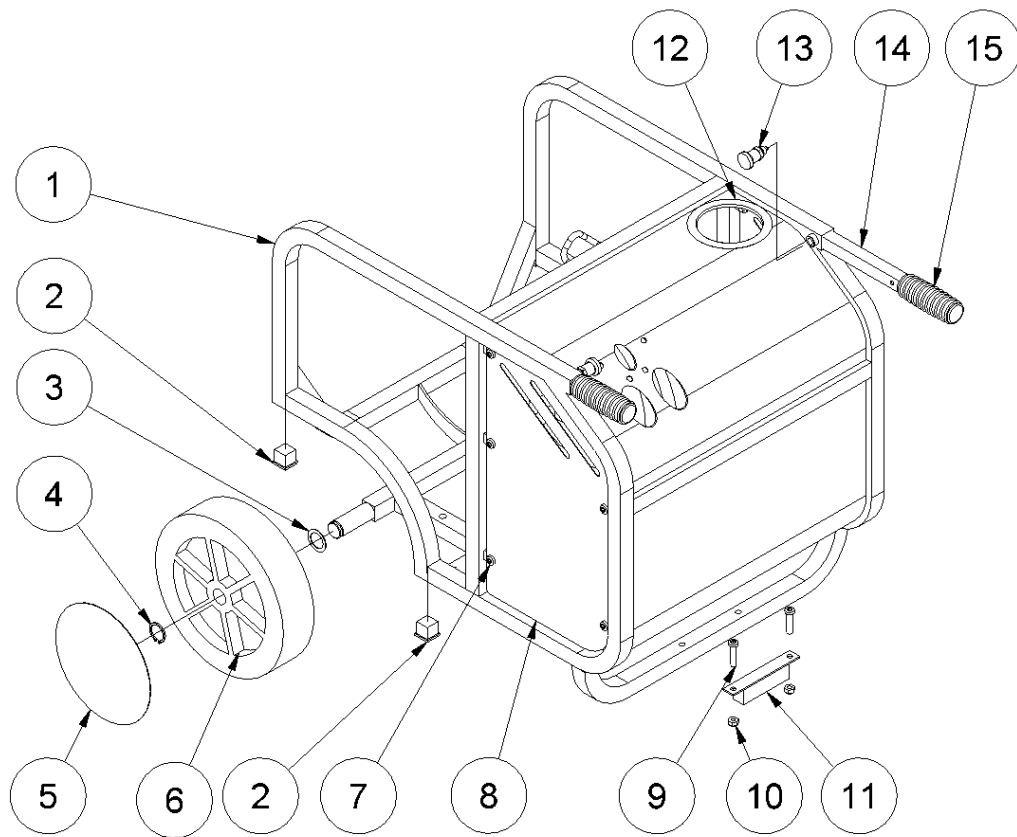

## From serial number 1188-1278

Fig. 1

Pos.	Part No.	Description	Pcs.
1	8221001	Chassis complete HPP09/09E	1
2	7721125	Socket plug	4
3	7621100	Washer 25/35/1 mm	2
4	7621098	Lock ring AS25x2	2
5	7721140	Wheel cover	2
6	7721138	Wheel HPP09	2
7	7621042	Screw M8x10	10
8	8221020	Side cover set HPP09	1
9	7621046	Screw M8x35	2
10	7621010	Nut M8	2
11	8721095	Rubber foot	1
12	9021563	Rubber band	1
13	7721197	Bolt	2
14	8221373	Pull-out handle HPP09/09E	2
15	7721199	Rubber handle	2

## From serial number 1188-1278

Fig. 3

Pos.	Part No.	Description	Pcs.
1	7421063	Fitting 1/2"x1/2" BSP	3
2	7421078	Hose fitting 1/2"x1/2"	1
3	7521072	Seal ring 1/2"	6
4	8221033	Valve block	1
5	7421056	Pressure relief valve 50-220 bar	1
6	7621036	Socket plug R1/4x1/2 conical	1
7	7621096	Lock ring A15 stainless	1
8	7521134	O-ring 15x2 mm 90 nbr	1
9	7621037	Socket plug R1/8x3/8 conical	2
10	7621050	Roll pin ø5x14	3
11	7521064	Seal ring 1/8"	1
12	8221024	Nipple 1/8"x1/8"	1
13	7421073	Nipple with reduction	1
14	7401142	Q.R. coupling 1/2" BSP female	1
15	8221085	Spool	1
16	7721094	Lever ON/OFF	1
17	7521135	O-ring 11x2 mm 90 nbr	1
18	7621097	Lock ring AV15	1
19	7401141	Q.R. coupling 1/2" BSP male	1
-	2121101	Valve block complete	1