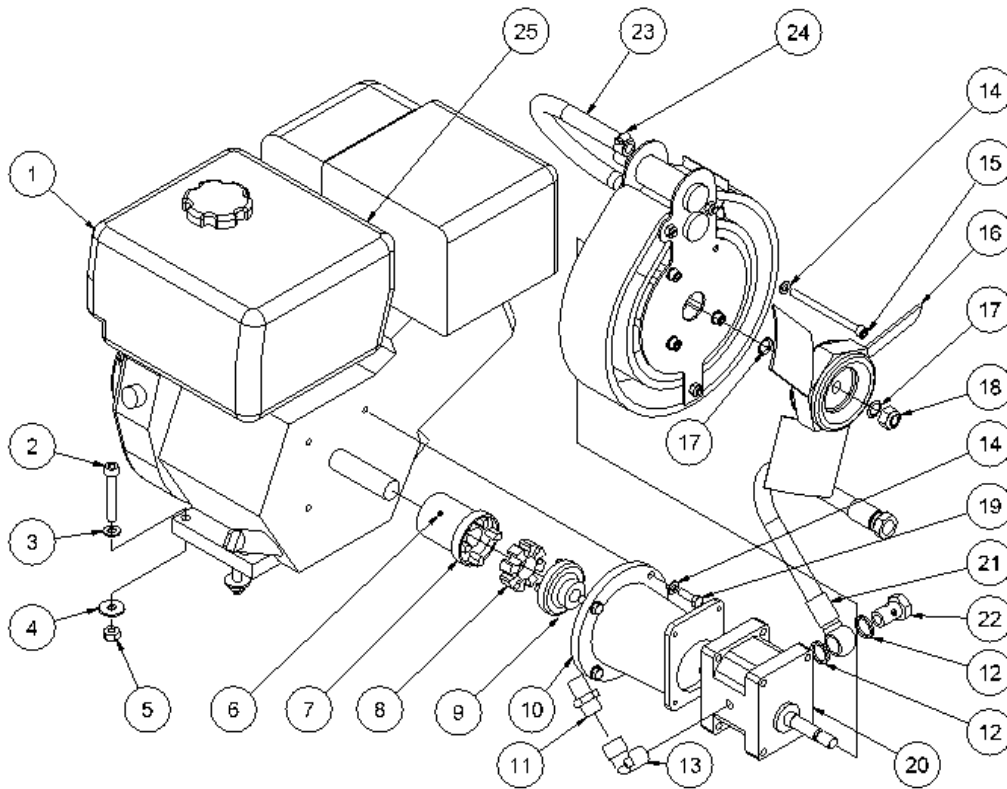

HPP09 Powerpack Spare Parts List

From serial number 1188-1278

Fig. 2

Pos.	Part No.	Description	Pcs.
1	7321143	Engine 9 HP Honda GX270	1
2	7621039	Screw M10x65	4
3	7621172	Washer M10	4
4	7621034	Washer M10	4
5	7621027	Nut M10	4
6	7621032	Set screw M6x8	1
7	7421066	Coupling engine part	1
8	7421083	Rubber coupling	1
9	7421067	Coupling pump	1
10	7421068	Coupling housing	1
11	7421080	Hose fitting 3/4"x1/2"	1
13	7421060	Angle nipple	1
14	7621171	Washer M8	8
15	7621043	Screw M8x110	4
16	8321130	Fan ø280	1
17	7621117	Spring washer M14	2
18	7621111	Nut M14x1.5	1
19	7621038	Screw 5/16" UNFx25	4
20	7421076	Pump 6.3 ccm	1
21	8721084	Feed line w/banjo	1
22	7421062	Banjo bolt 1/2"	1
23	8721069	1/2" hose 330 mm	1
24	7421081	Hose clip 1/2"	2
25	8621137	Tension spring 0.90x9.10x23	1
-	2121103	Cooler complete <i>See fig. 6</i>	1