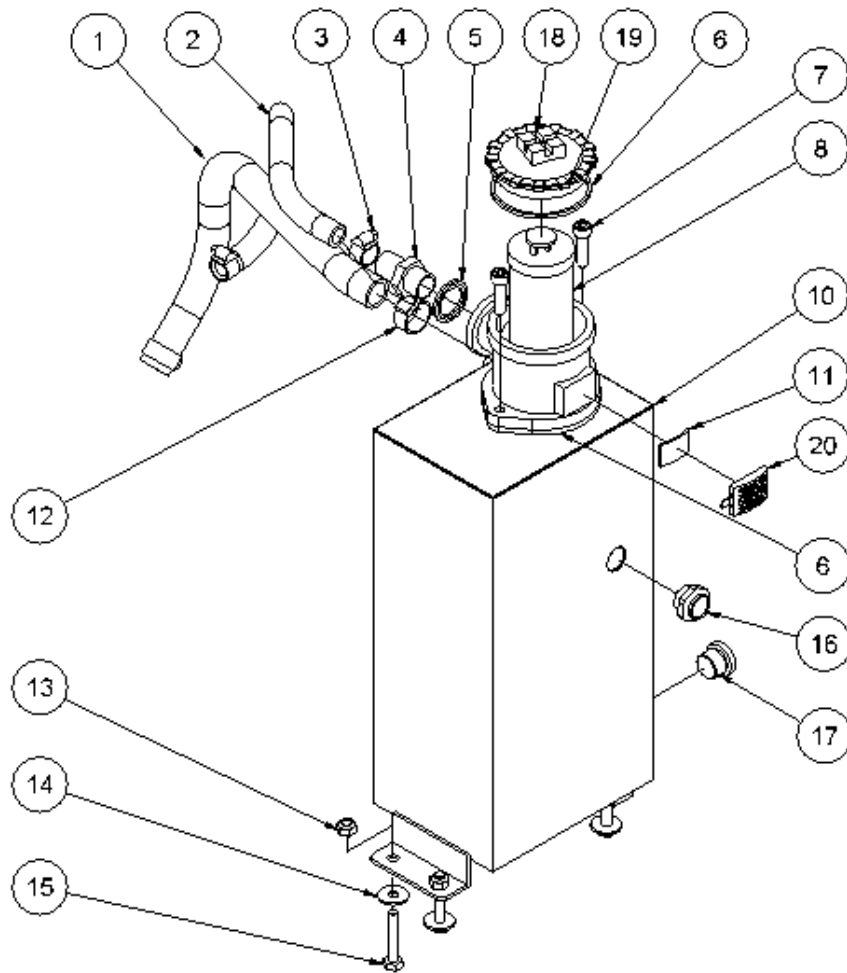

HPP09 Powerpack Spare Parts List

From serial number 1188-1278

Fig. 5

Pos.	Part No.	Description	Pcs.
1	8721071	3/4" hose 440 mm	1
2	8721070	1/2" hose 455 mm	1
3	7421081	Hose clip 1/2"	2
4	7421079	Hose fitting 1/2"x3/4"	1
5	7521118	Seal ring 3/4"	1
6	9421188	Seal kit return filter	1
7	7621045	Screw M8x30	2
8	9421190	Filter cartridge	1
10	8221153	Hydraulic tank	1
11	9421191	Ventilation filter	1
12	7421082	Hose clip 3/4"	2
13	7621010	Nut M8	4
14	7621035	Washer M8	4
15	7621049	Screw M8x45	4
16	7721099	Sight glass 1/2" w/seal	1
17	7621075	Socket plug R 1/2" w/seal	1
18	9421189	Filter cover	1
19	9421193	Filter spring	1
20	9421192	Cover f/ventilation filter	1
-	8421092	Filter complete <i>Pos. 6, 8, 10, 11, 18, 19, 20</i>	1