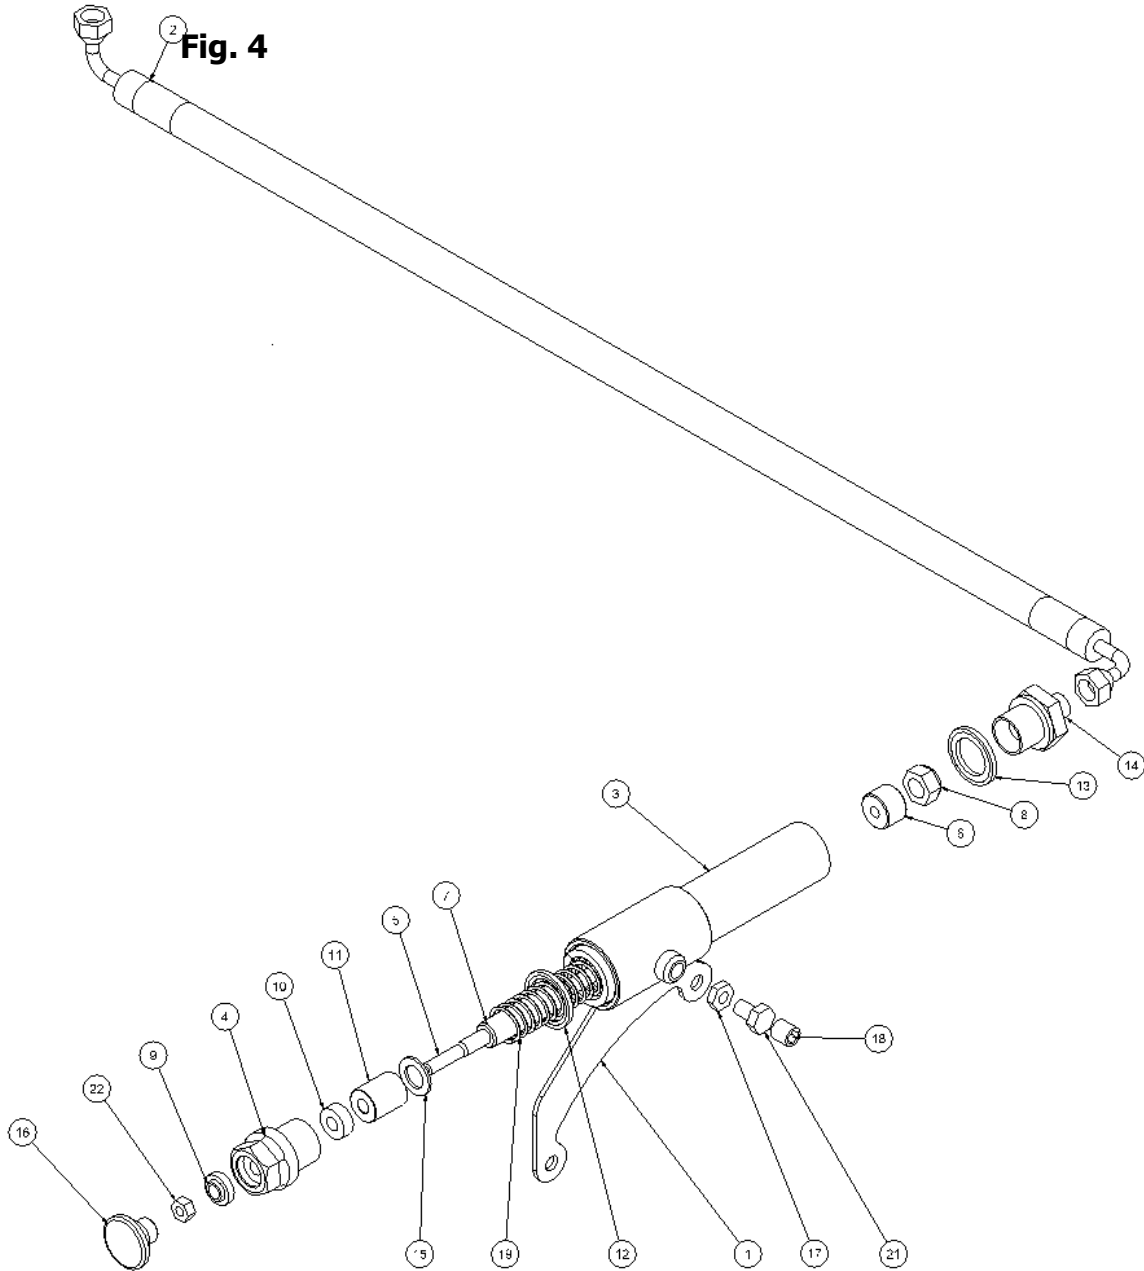

## From serial number 1188-1278

Fig. 3

Pos.	Part No.	Description	Pcs.
1	7421063	Fitting 1/2"x1/2" BSP	3
2	7421078	Hose fitting 1/2"x1/2"	1
3	7521072	Seal ring 1/2"	6
4	8221033	Valve block	1
5	7421056	Pressure relief valve 50-220 bar	1
6	7621036	Socket plug R1/4x1/2 conical	1
7	7621096	Lock ring A15 stainless	1
8	7521134	O-ring 15x2 mm 90 nbr	1
9	7621037	Socket plug R1/8x3/8 conical	2
10	7621050	Roll pin ø5x14	3
11	7521064	Seal ring 1/8"	1
12	8221024	Nipple 1/8"x1/8"	1
13	7421073	Nipple with reduction	1
14	7401142	Q.R. coupling 1/2" BSP female	1
15	8221085	Spool	1
16	7721094	Lever ON/OFF	1
17	7521135	O-ring 11x2 mm 90 nbr	1
18	7621097	Lock ring AV15	1
19	7401141	Q.R. coupling 1/2" BSP male	1
-	2121101	Valve block complete	1

## From serial number 1188-1278

Fig. 4

Pos.	Part No.	Description	Pcs.
1	8221087	POD bracket complete HPP09	1
2	8721074	POD hose HPP09	1
3	8221005	POD cylinder	1
4	8221006	POD seal housing	1
5	8221007	POD piston rod	1
6	8221008	POD piston	1
7	8221009	POD distance pipe	1
8	7621029	Nut M6	1
9	7521013	Seal	1
10	7521014	Seal	1
11	8221015	Guide element, bronze	1
12	7521018	Seal ring POD 18/24x2	1
13	7521017	Seal ring 3/8"	1
14	7421012	Nipple 3/8"x1/8"	1
15	7621021	Washer SS 10x16x1.2	1
16	8221131	POD head	1
17	7621028	Nut M6	1
18	7621031	Set screw M8x8	1
19	8621019	Compression spring	1
21	7621040	Screw M6x10	1
22	7621011	Nut M5	1
-	2121106	POD complete HPP09 <i>Pos. 3-16, 19, 22</i>	1