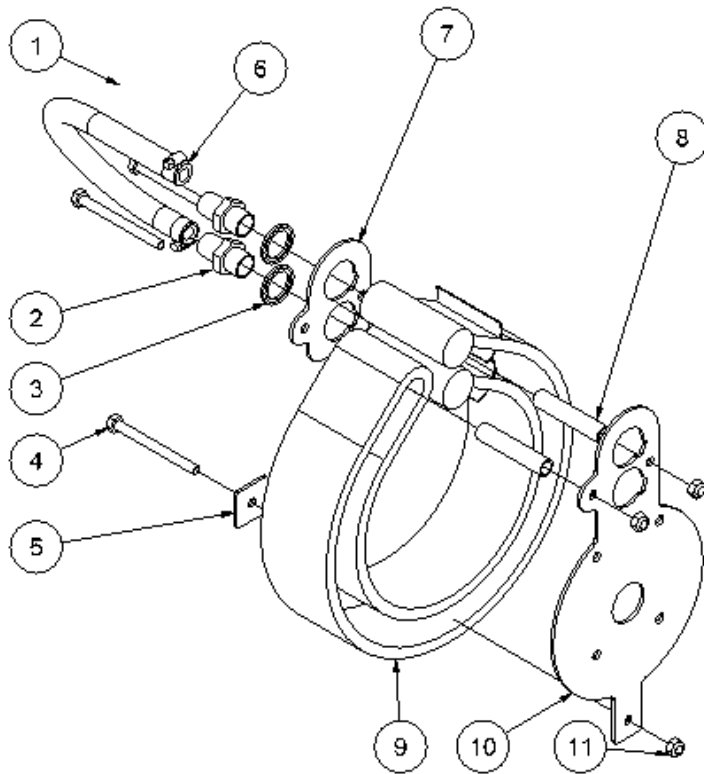

## From serial number 1188-1278

Fig. 3

Pos.	Part No.	Description	Pcs.
1	7421063	Fitting 1/2"x1/2" BSP	3
2	7421078	Hose fitting 1/2"x1/2"	1
3	7521072	Seal ring 1/2"	6
4	8221033	Valve block	1
5	7421056	Pressure relief valve 50-220 bar	1
6	7621036	Socket plug R1/4x1/2 conical	1
7	7621096	Lock ring A15 stainless	1
8	7521134	O-ring 15x2 mm 90 nbr	1
9	7621037	Socket plug R1/8x3/8 conical	2
10	7621050	Roll pin ø5x14	3
11	7521064	Seal ring 1/8"	1
12	8221024	Nipple 1/8"x1/8"	1
13	7421073	Nipple with reduction	1
14	7401142	Q.R. coupling 1/2" BSP female	1
15	8221085	Spool	1
16	7721094	Lever ON/OFF	1
17	7521135	O-ring 11x2 mm 90 nbr	1
18	7621097	Lock ring AV15	1
19	7401141	Q.R. coupling 1/2" BSP male	1
-	2121101	Valve block complete	1

## From serial number 1188-1278

Fig. 5

Pos.	Part No.	Description	Pcs.
1	8721071	3/4" hose 440 mm	1
2	8721070	1/2" hose 455 mm	1
3	7421081	Hose clip 1/2"	2
4	7421079	Hose fitting 1/2"x3/4"	1
5	7521118	Seal ring 3/4"	1
6	9421188	Seal kit return filter	1
7	7621045	Screw M8x30	2
8	9421190	Filter cartridge	1
10	8221153	Hydraulic tank	1
11	9421191	Ventilation filter	1
12	7421082	Hose clip 3/4"	2
13	7621010	Nut M8	4
14	7621035	Washer M8	4
15	7621049	Screw M8x45	4
16	7721099	Sight glass 1/2" w/seal	1
17	7621075	Socket plug R 1/2" w/seal	1
18	9421189	Filter cover	1
19	9421193	Filter spring	1
20	9421192	Cover f/ventilation filter	1
-	8421092	Filter complete <i>Pos. 6, 8, 10, 11, 18, 19, 20</i>	1

## From serial number 1188-1278

Fig. 6

Pos.	Part No.	Description	Pcs.
1	8721069	1/2" hose 330 mm	1
2	7421079	Hose fitting 1/2"x3/4"	2
3	7521118	Seal ring 3/4"	2
4	7621047	Screw M8x90	3
5	8221121	Plate	1
6	7421081	Hose clip 1/2"	2
7	8221116	Plate	1
8	8221086	Distance pipe $\varnothing 12 \times 1.5$	2
9	8321093	Cooler $\varnothing 280$	1
10	8221112	Bracket for cooler	1
11	7621010	Nut M8	3
-	2121103	Cooler complete <i>Pos. 3-5, 7-11</i>	1