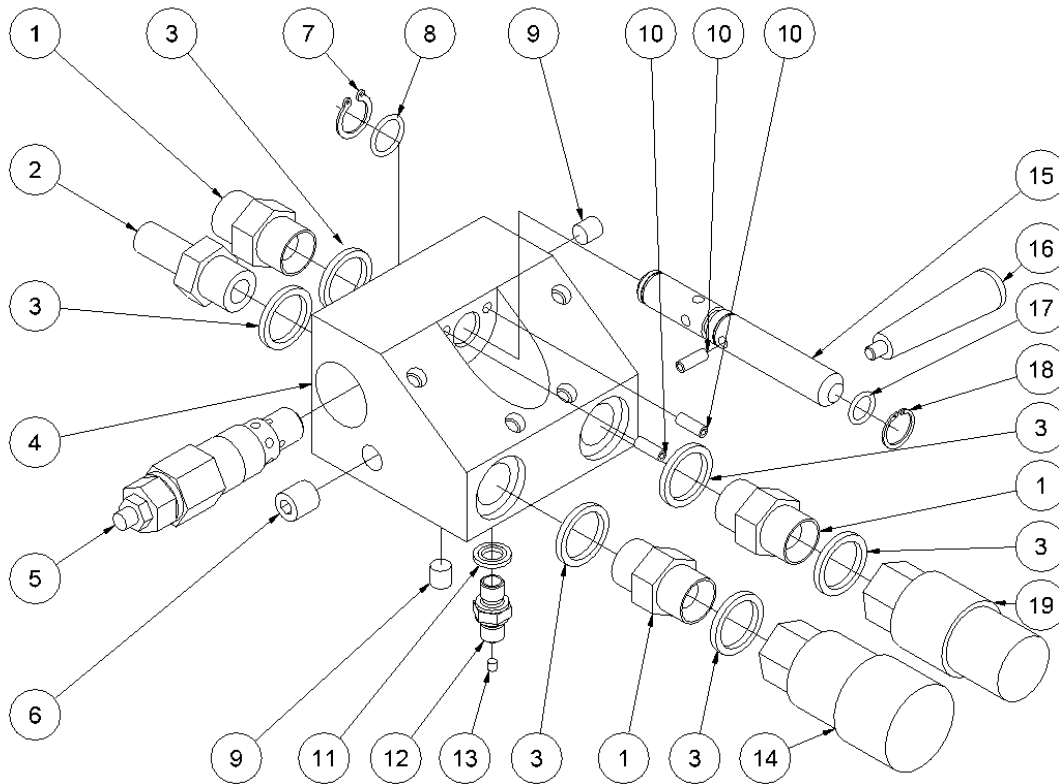

## From serial number 1188-1278

Fig. 2

Pos.	Part No.	Description	Pcs.
1	7321143	Engine 9 HP Honda GX270	1
2	7621039	Screw M10x65	4
3	7621172	Washer M10	4
4	7621034	Washer M10	4
5	7621027	Nut M10	4
6	7621032	Set screw M6x8	1
7	7421066	Coupling engine part	1
8	7421083	Rubber coupling	1
9	7421067	Coupling pump	1
10	7421068	Coupling housing	1
11	7421080	Hose fitting 3/4"x1/2"	1
13	7421060	Angle nipple	1
14	7621171	Washer M8	8
15	7621043	Screw M8x110	4
16	8321130	Fan ø280	1
17	7621117	Spring washer M14	2
18	7621111	Nut M14x1.5	1
19	7621038	Screw 5/16" UNFx25	4
20	7421076	Pump 6.3 ccm	1
21	8721084	Feed line w/banjo	1
22	7421062	Banjo bolt 1/2"	1
23	8721069	1/2" hose 330 mm	1
24	7421081	Hose clip 1/2"	2
25	8621137	Tension spring 0.90x9.10x23	1
-	2121103	Cooler complete <i>See fig. 6</i>	1

## From serial number 1188-1278

Fig. 3

Pos.	Part No.	Description	Pcs.
1	7421063	Fitting 1/2"x1/2" BSP	3
2	7421078	Hose fitting 1/2"x1/2"	1
3	7521072	Seal ring 1/2"	6
4	8221033	Valve block	1
5	7421056	Pressure relief valve 50-220 bar	1
6	7621036	Socket plug R1/4x1/2 conical	1
7	7621096	Lock ring A15 stainless	1
8	7521134	O-ring 15x2 mm 90 nbr	1
9	7621037	Socket plug R1/8x3/8 conical	2
10	7621050	Roll pin ø5x14	3
11	7521064	Seal ring 1/8"	1
12	8221024	Nipple 1/8"x1/8"	1
13	7421073	Nipple with reduction	1
14	7401142	Q.R. coupling 1/2" BSP female	1
15	8221085	Spool	1
16	7721094	Lever ON/OFF	1
17	7521135	O-ring 11x2 mm 90 nbr	1
18	7621097	Lock ring AV15	1
19	7401141	Q.R. coupling 1/2" BSP male	1
-	2121101	Valve block complete	1