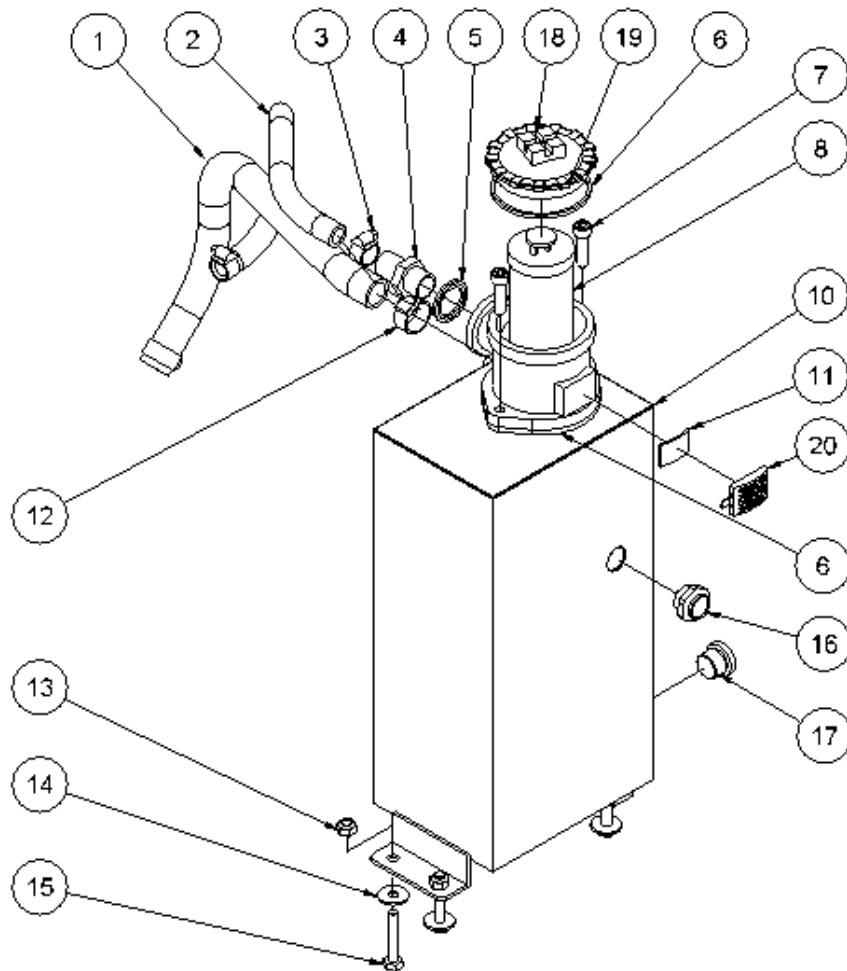

HPP09 Powerpack Spare Parts List

From serial number 1279-1497

Fig. 5

Pos.	Part No.	Description	Pcs.
1	8721071	3/4" hose 440 mm	1
2	8721070	1/2" hose 455 mm	1
3	7421081	Hose clip 1/2"	2
4	7421079	Hose fitting 1/2"x3/4"	1
5	7521118	Seal ring 3/4"	1
6	9421188	Seal kit return filter	1
7	7621045	Screw M8x30	2
8	9421190	Filter cartridge	1
10	8221153	Hydraulic tank	1
11	9421191	Ventilation filter	1
12	7421082	Hose clip 3/4"	2
13	7621010	Lock nut M8	4
14	7621035	Washer M8	4
15	7621049	Screw M8x45	4
16	7721099	Sight glass 1/2" w/seal	1
17	7621075	Socket plug R 1/2" w/seal	1
18	9421189	Filter cover	1
19	9421193	Filter spring	1
20	9421192	Cover f/ventilation filter	1
-	8421092	Filter complete <i>Pos. 6, 8, 11, 18, 19, 20</i>	1