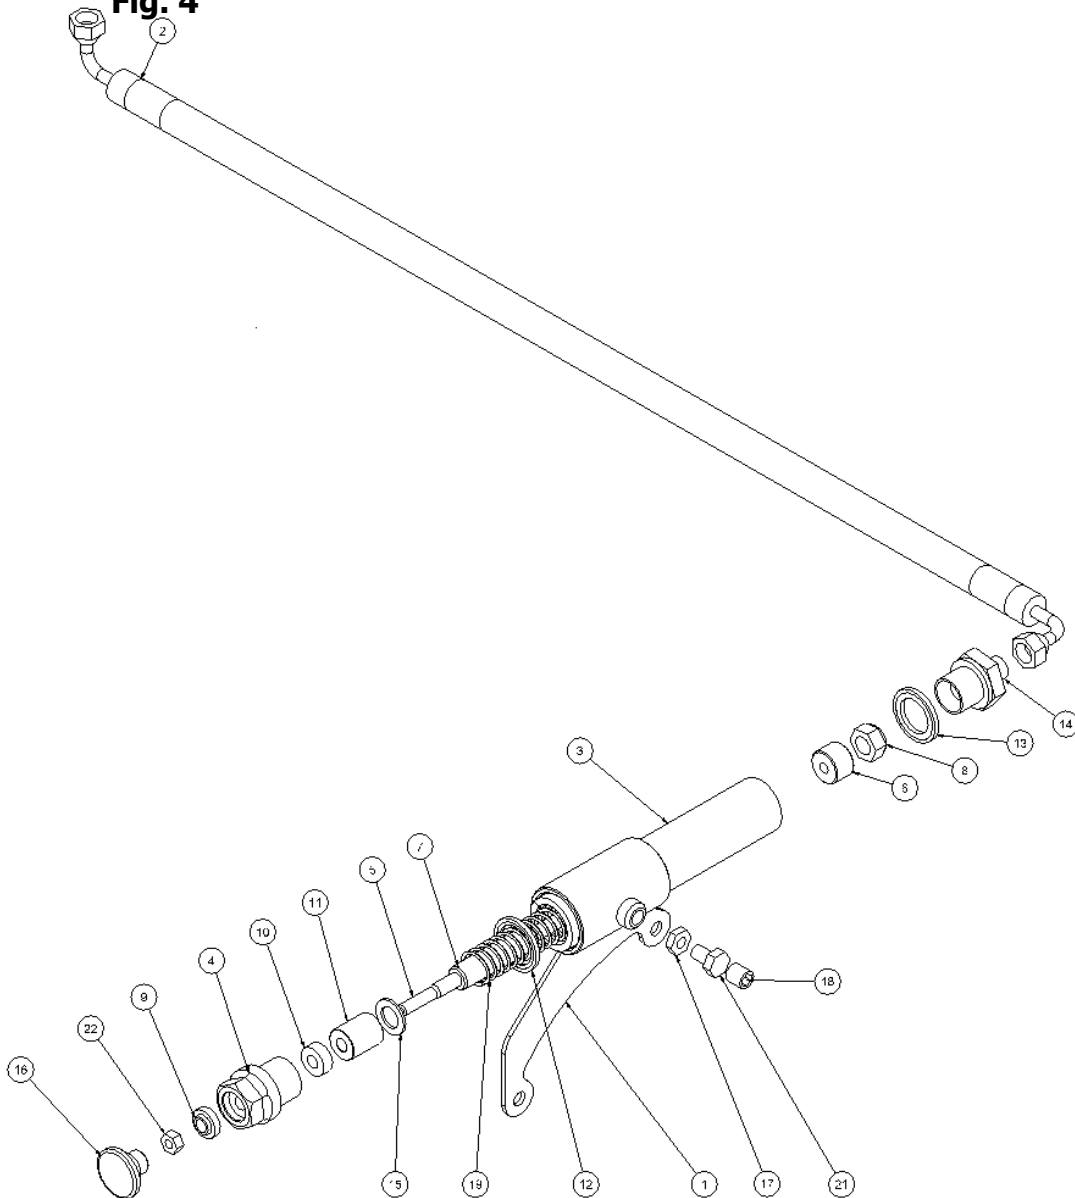

HPP09 Powerpack Spare Parts List

From serial number 1279-1497

Fig. 4

Pos.	Part No.	Description	Pcs.
1	8221087	POD bracket complete HPP09	1
2	8721074	POD hose HPP09	1
3	8221005	POD cylinder	1
4	8221006	POD seal housing	1
5	8221007	POD piston rod	1
6	8221008	POD piston	1
7	8221009	POD distance pipe	1
8	7621029	Nut M6	1
9	7521013	Seal	1
10	7521014	Seal	1
11	8221015	Guide element, bronze	1
12	7521018	Seal ring POD 18/24x2	1
13	7521017	Seal ring 3/8"	1
14	7421012	Nipple 3/8"x1/8"	1
15	7621021	Washer SS 10x16x1.2	1
16	8221131	POD head	1
17	7621028	Nut M6	1
18	7621031	Set screw M8x8	1
19	8621019	Compression spring	1
21	7621040	Screw M6x10	1
22	7621011	Nut M5	1
-	2121106	POD complete HPP09 <i>Pos. 3-16, 19, 22</i>	1