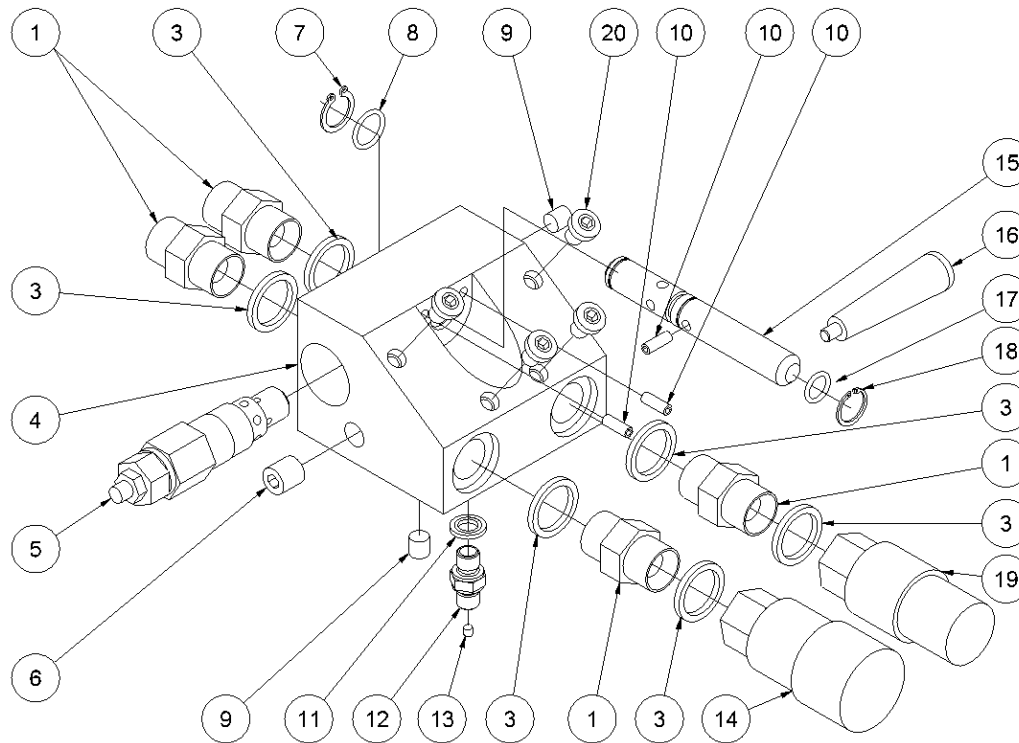

## From serial number 1279-1497

Fig. 3

| Pos. | Part No. | Description                      | Pcs. |
|------|----------|----------------------------------|------|
| 1    | 7421063  | Nipple 1/2"x1/2" BSP             | 4    |
| 3    | 7521072  | Seal ring 1/2"                   | 6    |
| 4    | 8221033  | Valve block                      | 1    |
| 5    | 7421056  | Pressure relief valve 50-220 bar | 1    |
| 6    | 7621036  | Pipe plug 1/4"                   | 1    |
| 7    | 7621096  | Retaining ring A15               | 1    |
| 8    | 7521134  | O-ring 15x2 mm 90 nbr            | 1    |
| 9    | 7621037  | Pipe plug 1/8"                   | 2    |
| 10   | 7621050  | Roll pin ø5x14                   | 3    |
| 11   | 7521064  | Seal ring 1/8"                   | 1    |
| 12   | 8221024  | Nipple 1/8"x1/8"                 | 1    |
| 13   | 7421073  | Nipple with reduction            | 1    |
| 14   | 7401142  | Q.R. coupling 1/2" BSP female    | 1    |
| 15   | 8221085  | Spool                            | 1    |
| 16   | 7721094  | Lever ON/OFF                     | 1    |
| 17   | 7521135  | O-ring 11x2 mm 90 nbr            | 1    |
| 18   | 7621097  | Retaining ring AV15              | 1    |
| 19   | 7401141  | Q.R. coupling 1/2" BSP male      | 1    |
| 20   | 7621044  | Screw M8x16                      | 4    |
| -    | 2121101  | Valve block complete HPP09/13    | 1    |