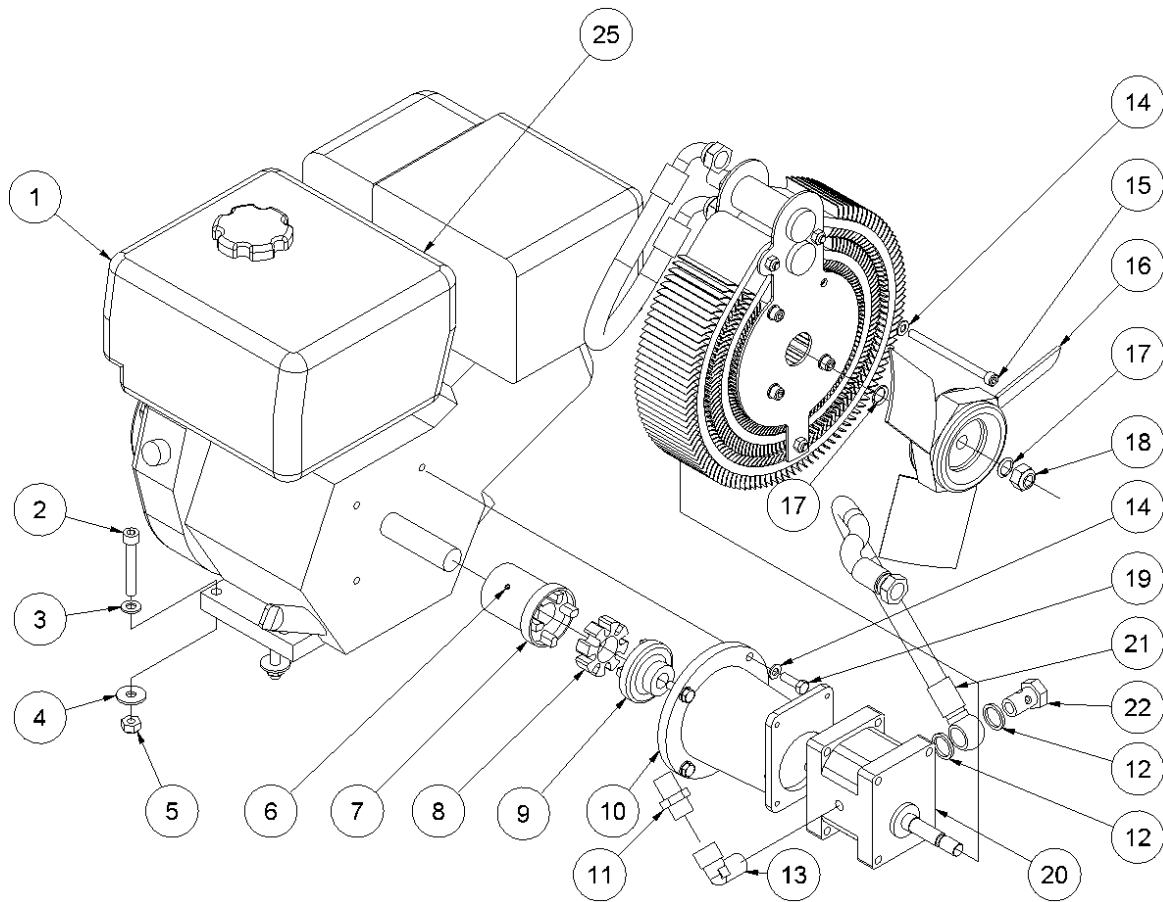

HPP09 Powerpack Spare Parts List

From serial number 1279-1497

Fig. 2

Pos.	Part No.	Description	Pcs.
1	7321143	Engine 9 HP Honda GX270	1
2	7621039	Screw M10x65	4
3	7621172	Washer M10	4
4	7621034	Washer M10	4
5	7621027	Nut M10	4
6	7621032	Set screw M6x8	1
7	7421066	Coupling engine part	1
8	7421083	Rubber coupling	1
9	7421067	Coupling pump	1
10	7421068	Coupling housing	1
11	7421080	Hose fitting 3/4"x1/2"	1
12	7521072	Seal ring 1/2"	2
13	7421060	Angle nipple	1
14	7621171	Washer M8	8
15	7621043	Screw M8x110	4
16	8321130	Fan ø280-3	1
17	7621117	Spring washer M14	2
18	7621111	Nut M14x1.5	1
19	7621038	Screw 5/16" UNFx25	4
20	7421076	Pump 6.3 ccm	1
21	8721084	Feed line w/banjo	1
22	7421062	Banjo bolt 1/2"	1
25	8621137	Tension spring 0.90x9.10x23	1
-	2121103	Cooler complete <i>See fig. 6</i>	1