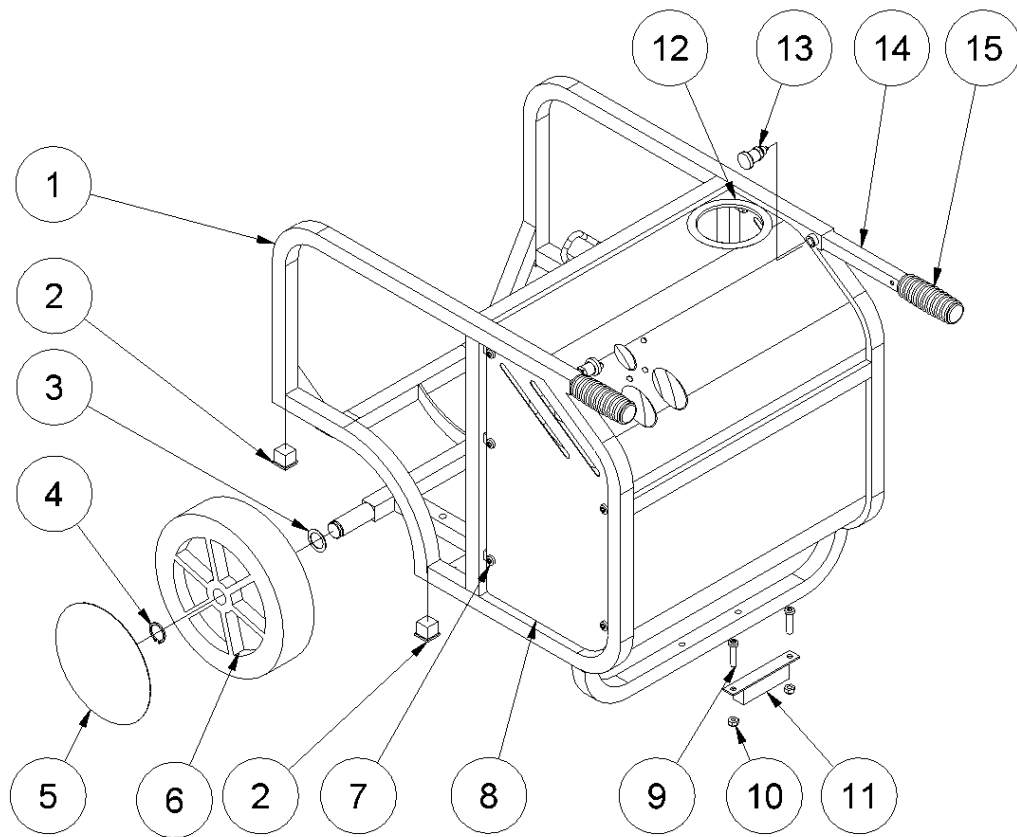

## From serial number 1279-1497

Fig. 1

| Pos. | Part No. | Description                | Pcs. |
|------|----------|----------------------------|------|
| 1    | 8221001  | Chassis complete HPP09/09E | 1    |
| 2    | 7721125  | Pipe plug                  | 4    |
| 3    | 7621100  | Shim ring 25/35/1 mm       | 2    |
| 4    | 7621098  | Retaining ring 25x2        | 2    |
| 5    | 7721140  | Wheel cover                | 2    |
| 6    | 7721138  | Wheel                      | 2    |
| 7    | 7621042  | Screw M8x10                | 10   |
| 8    | 8221020  | Side cover set HPP09       | 1    |
| 9    | 7621046  | Screw M8x35                | 2    |
| 10   | 7621010  | Lock nut M8                | 2    |
| 11   | 8721095  | Rubber foot                | 1    |
| 12   | 9021563  | Rubber band                | 1    |
| 13   | 7721197  | Bolt                       | 2    |
| 14   | 8221373  | Pull-out handle HPP09/09E  | 2    |
| 15   | 7721199  | Rubber handle              | 2    |