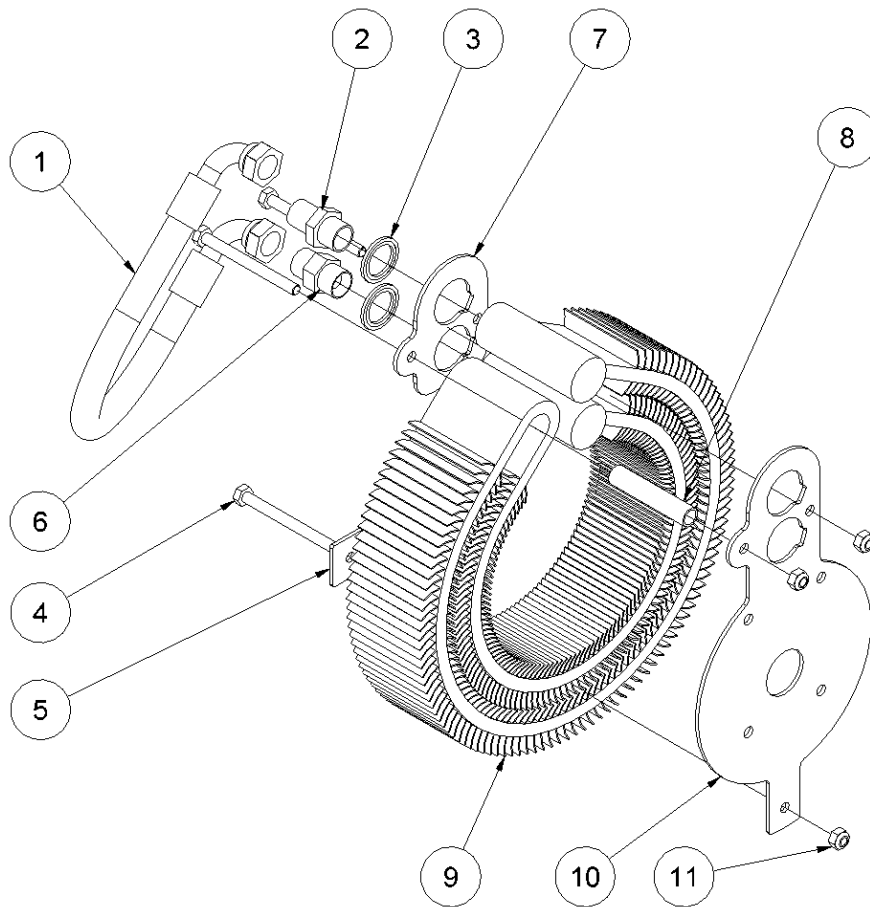

HPP09 Powerpack Spare Parts List

From serial number 1279-1497

Fig. 6

Pos.	Part No.	Description	Pcs.
1	8721630	Cooler hose	1
2	7421079	Hose fitting 1/2"x3/4"	1
3	7521118	Seal ring 3/4"	2
4	7621047	Screw M8x90	3
5	8221121	Plate	1
6	7421582	Nipple 1/2"x3/4"	1
7	8221116	Plate	1
8	8221086	Distance pipe $\varnothing$12x1.5	1
9	8321093	Cooler $\varnothing$280-12	1
10	8221112	Bracket for cooler	1
11	7621010	Lock nut M8	3
-	2121103	Cooler complete <i>Pos. 4-5, 7-11</i>	1