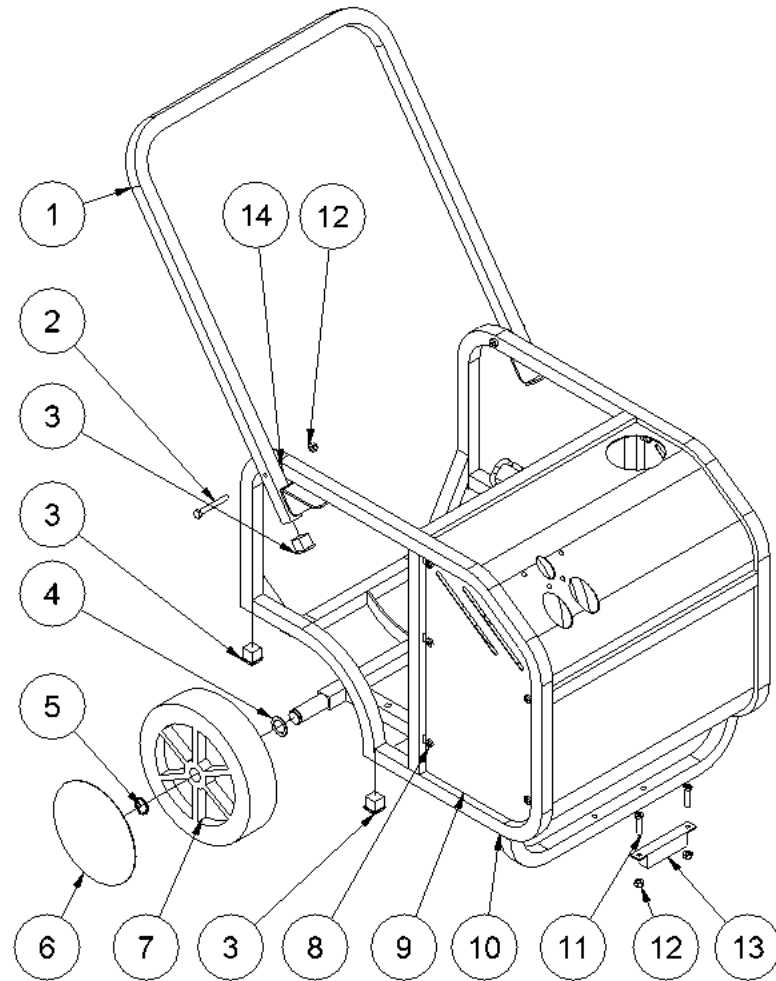

HPP13 Powerpack Spare Parts List

From serial number 1020-1153

Fig. 1

Pos.	Part No.	Description	Pcs.
1	8221004	Handle HPP13	1
2	7621048	Screw M8x65	2
3	7721125	Socket plug	6
4	7621100	Washer 25/35/1 mm	2
5	7621098	Lock ring AS25x2	2
6	7721140	Wheel cover	2
7	7721139	Wheel HPP13/18	2
8	7621042	Screw M8x10	10
9	8221022	Side cover set HPP13	1
10	8221002	Chassis complete HPP13	1
11	7621046	Screw M8x35	2
12	7621010	Nut M8	4
13	8721095	Rubber foot	1
14	7721030	Nylon bushing $\varnothing 8.5/\varnothing 20 \times 5$ mm	2

HPP13 Powerpack Spare Parts List

From serial number 1020-1153

Fig. 2

Pos.	Part No.	Description	Pcs.
1	7321144	Engine 13 HP Honda GX390	1
2	7621027	Nut M10	4
3	7621172	Washer M10	4
4	8721164	Rubber damper M10x38	4
5	7621034	Washer M10	5
6	7621163	Screw M10x35	4
7	7621032	Set screw M6x8	1
8	7421066	Coupling engine part	1
9	7421083	Rubber coupling	1
10	7421067	Coupling pump	1
11	7421068	Coupling housing	1
12	7421080	Hose fitting 3/4"x1/2"	1
14	7421060	Angle nipple	1
15	7621173	Screw M10x40	1
16	8221174	Supporting leg	1
17	8721166	Rubber damper M6x18	1
18	7621117	Spring washer M14	8
19	7621043	Screw M8x110	4
20	8321130	Fan ø280	1
21	7621117	Spring washer M14	2
22	7621111	Nut M14x1.5	1
23	7621038	Screw 5/16" UNFx25	4
24	8721084	Feed line w/banjo	1
25	7421062	Banjo bolt 1/2"	1
26	7421077	Pump 8.0 ccm	1
27	8721069	1/2" hose 330 mm	1
28	7421081	Hose clip 1/2"	2
29	8621137	Tension spring 0.90x9.10x23	1
-	2121103	Cooler complete <i>See fig. 6</i>	1