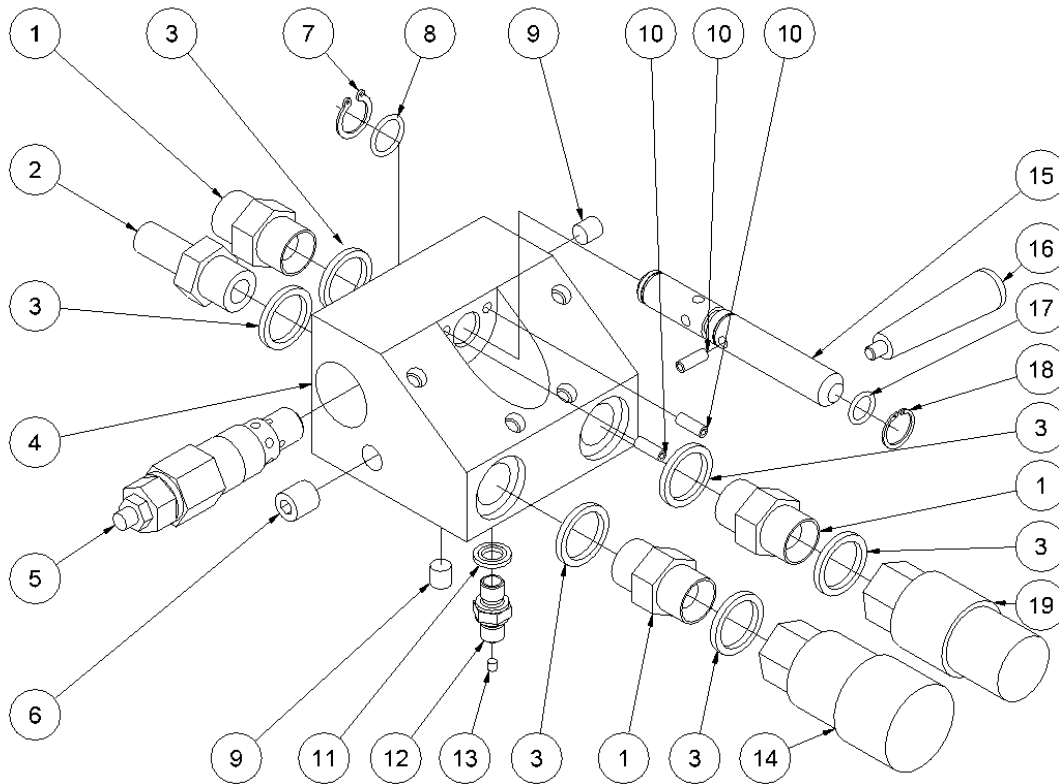

HPP13 Powerpack Spare Parts List

From serial number 1020-1153

Fig. 2

Pos.	Part No.	Description	Pcs.
1	7321144	Engine 13 HP Honda GX390	1
2	7621027	Nut M10	4
3	7621172	Washer M10	4
4	8721164	Rubber damper M10x38	4
5	7621034	Washer M10	5
6	7621163	Screw M10x35	4
7	7621032	Set screw M6x8	1
8	7421066	Coupling engine part	1
9	7421083	Rubber coupling	1
10	7421067	Coupling pump	1
11	7421068	Coupling housing	1
12	7421080	Hose fitting 3/4"x1/2"	1
14	7421060	Angle nipple	1
15	7621173	Screw M10x40	1
16	8221174	Supporting leg	1
17	8721166	Rubber damper M6x18	1
18	7621117	Spring washer M14	8
19	7621043	Screw M8x110	4
20	8321130	Fan ø280	1
21	7621117	Spring washer M14	2
22	7621111	Nut M14x1.5	1
23	7621038	Screw 5/16" UNFx25	4
24	8721084	Feed line w/banjo	1
25	7421062	Banjo bolt 1/2"	1
26	7421077	Pump 8.0 ccm	1
27	8721069	1/2" hose 330 mm	1
28	7421081	Hose clip 1/2"	2
29	8621137	Tension spring 0.90x9.10x23	1
-	2121103	Cooler complete <i>See fig. 6</i>	1

HPP13 Powerpack Spare Parts List

From serial number 1020-1153

Fig. 3

Pos.	Part No.	Description	Pcs.
1	7421063	Fitting 1/2"x1/2" BSP	3
2	7421078	Hose fitting 1/2"x1/2"	1
3	7521072	Seal ring 1/2"	6
4	8221033	Valve block	1
5	7421056	Pressure relief valve 50-220 bar	1
6	7621036	Socket plug R1/4x1/2 conical	1
7	7621096	Lock ring A15 stainless	1
8	7521134	O-ring 15x2 mm 90 nbr	1
9	7621037	Socket plug R1/8x3/8 conical	2
10	7621050	Roll pin ø5x14	3
11	7521064	Seal ring 1/8"	1
12	8221024	Nipple 1/8"x1/8"	1
13	7421073	Nipple with reduction	1
14	7401142	Q.R. coupling 1/2" BSP female	1
15	8221085	Spool	1
16	7721094	Lever ON/OFF	1
17	7521135	O-ring 11x2 mm 90 nbr	1
18	7621097	Lock ring AV15	1
19	7401141	Q.R. coupling 1/2" BSP male	1
-	2121101	Valve block complete	1