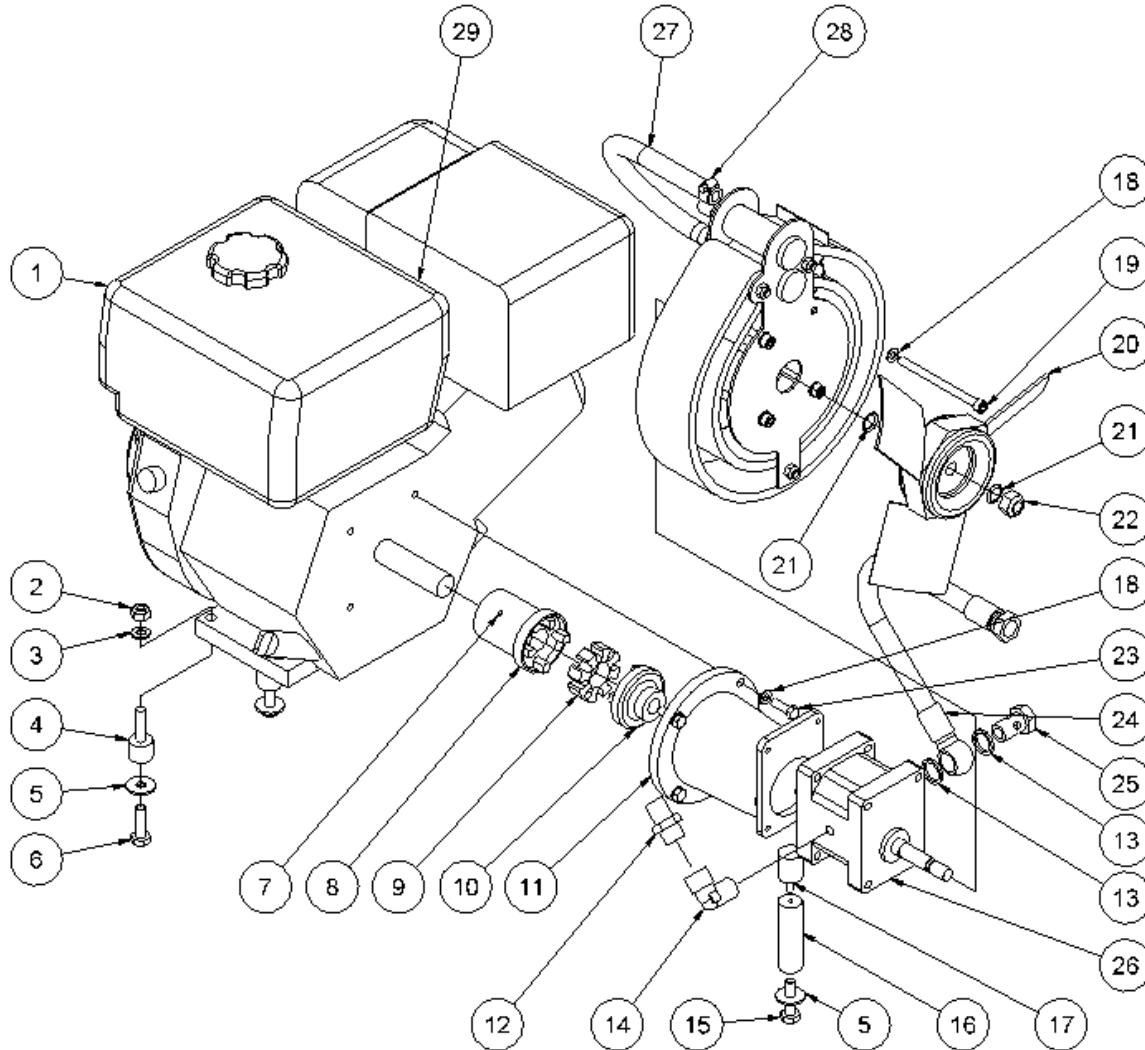

HPP13 Powerpack Spare Parts List

From serial number 1020-1153

Fig. 1

Pos.	Part No.	Description	Pcs.
1	8221004	Handle HPP13	1
2	7621048	Screw M8x65	2
3	7721125	Socket plug	6
4	7621100	Washer 25/35/1 mm	2
5	7621098	Lock ring AS25x2	2
6	7721140	Wheel cover	2
7	7721139	Wheel HPP13/18	2
8	7621042	Screw M8x10	10
9	8221022	Side cover set HPP13	1
10	8221002	Chassis complete HPP13	1
11	7621046	Screw M8x35	2
12	7621010	Nut M8	4
13	8721095	Rubber foot	1
14	7721030	Nylon bushing $\varnothing 8.5/\varnothing 20 \times 5$ mm	2

HPP13 Powerpack Spare Parts List

From serial number 1020-1153

Fig. 2

Pos.	Part No.	Description	Pcs.
1	7321144	Engine 13 HP Honda GX390	1
2	7621027	Nut M10	4
3	7621172	Washer M10	4
4	8721164	Rubber damper M10x38	4
5	7621034	Washer M10	5
6	7621163	Screw M10x35	4
7	7621032	Set screw M6x8	1
8	7421066	Coupling engine part	1
9	7421083	Rubber coupling	1
10	7421067	Coupling pump	1
11	7421068	Coupling housing	1
12	7421080	Hose fitting 3/4"x1/2"	1
14	7421060	Angle nipple	1
15	7621173	Screw M10x40	1
16	8221174	Supporting leg	1
17	8721166	Rubber damper M6x18	1
18	7621117	Spring washer M14	8
19	7621043	Screw M8x110	4
20	8321130	Fan ø280	1
21	7621117	Spring washer M14	2
22	7621111	Nut M14x1.5	1
23	7621038	Screw 5/16" UNFx25	4
24	8721084	Feed line w/banjo	1
25	7421062	Banjo bolt 1/2"	1
26	7421077	Pump 8.0 ccm	1
27	8721069	1/2" hose 330 mm	1
28	7421081	Hose clip 1/2"	2
29	8621137	Tension spring 0.90x9.10x23	1
-	2121103	Cooler complete <i>See fig. 6</i>	1