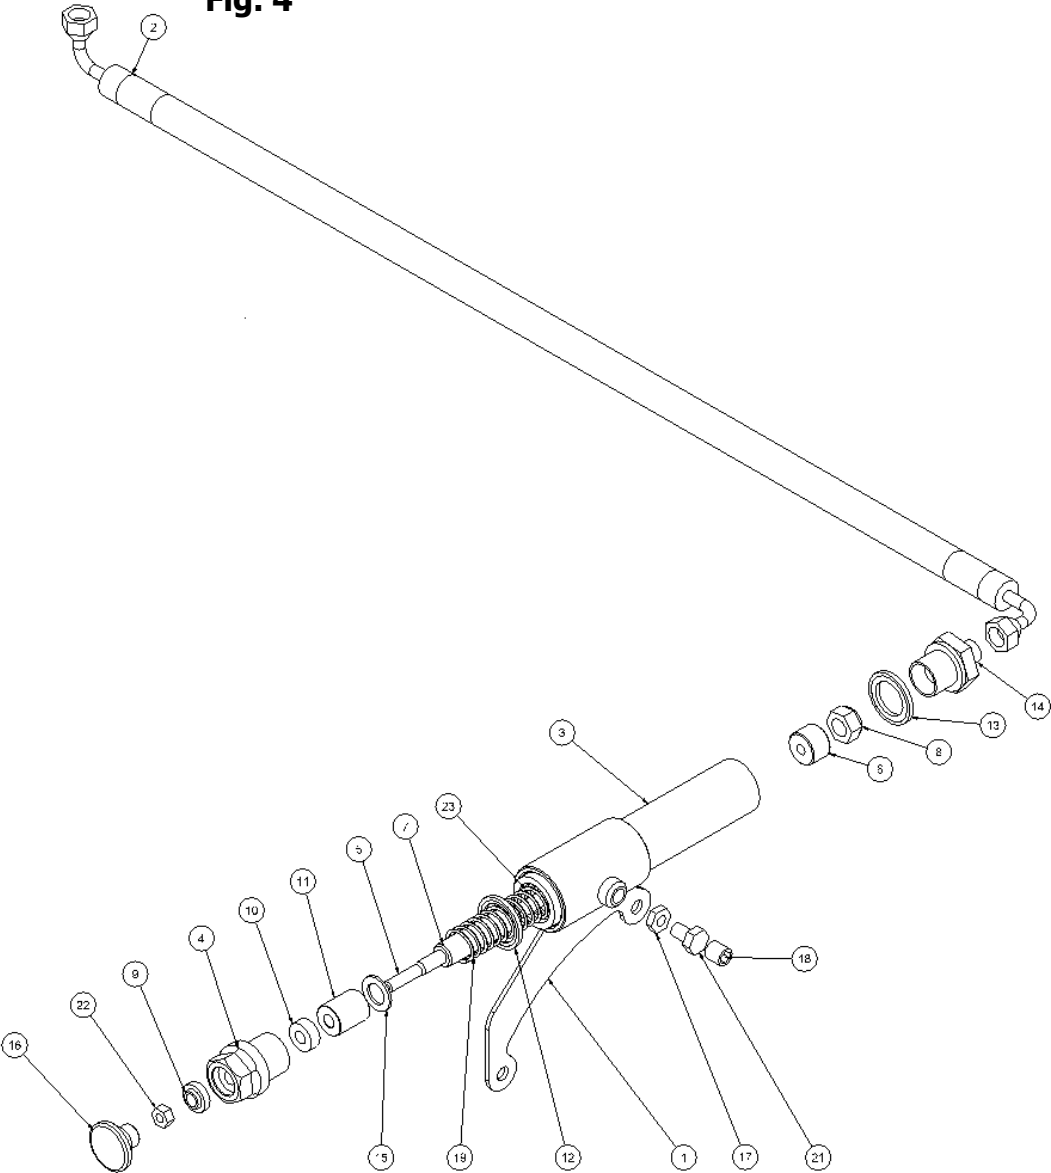

HPP13 Powerpack Spare Parts List

From serial number 1020-1153

Fig. 4

Pos.	Part No.	Description	Pcs.
1	8221023	POD bracket complete HPP13	1
2	8721110	POD hose HPP13	1
3	8221005	POD cylinder	1
4	8221006	POD seal housing	1
5	8221007	POD piston rod	1
6	8221008	POD piston	1
7	8221009	POD distance pipe	1
8	7621029	Nut M6	1
9	7521013	Seal	1
10	7521014	Seal	1
11	8221015	Guide element, bronze	1
12	7521018	Seal ring POD 18/24x2	1
13	7521017	Seal ring 3/8"	1
14	7421012	Nipple 3/8"x1/8"	1
15	7621021	Washer SS 10x16x1.2	1
16	8221131	POD head	1
17	7621028	Nut M6	1
18	7621031	Set screw M8x8	1
19	8621019	Compression spring	1
21	7621040	Screw M6x10	1
22	7621011	Nut M5	1
23	8221113	POD distance pipe EXTRA HPP13	1
-	2121109	POD complete HPP13 <i>Pos. 3-16, 19, 22, 23</i>	1