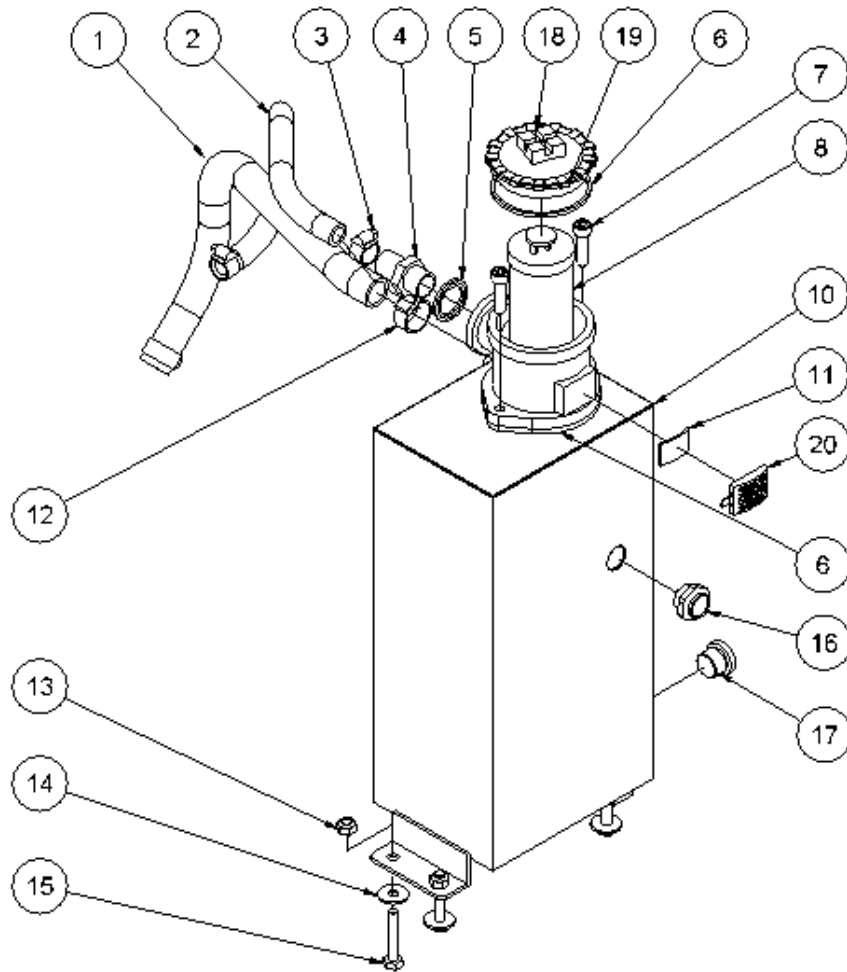

HPP13 Powerpack Spare Parts List

From serial number 1020-1153

Fig. 5

Pos.	Part No.	Description	Pcs.
1	8721071	3/4" hose 440 mm	1
2	8721070	1/2" hose 455 mm	1
3	7421081	Hose clip 1/2"	2
4	7421079	Hose fitting 1/2"x3/4"	1
5	7521118	Seal ring 3/4"	1
6	9421188	Seal kit return filter	1
7	7621045	Screw M8x30	2
8	9421190	Filter cartridge	1
10	8221153	Hydraulic tank	1
11	9421191	Ventilation filter	1
12	7421082	Hose clip 3/4"	2
13	7621010	Nut M8	4
14	7621035	Washer M8	4
15	7621049	Screw M8x45	4
16	7721099	Sight glass 1/2" w/seal	1
17	7621075	Socket plug R 1/2" w/seal	1
18	9421189	Filter cover	1
19	9421193	Filter spring	1
20	9421192	Cover f/ventilation filter	1
-	8421092	Filter complete <i>Pos. 6, 8, 10, 11, 18, 19, 20</i>	1