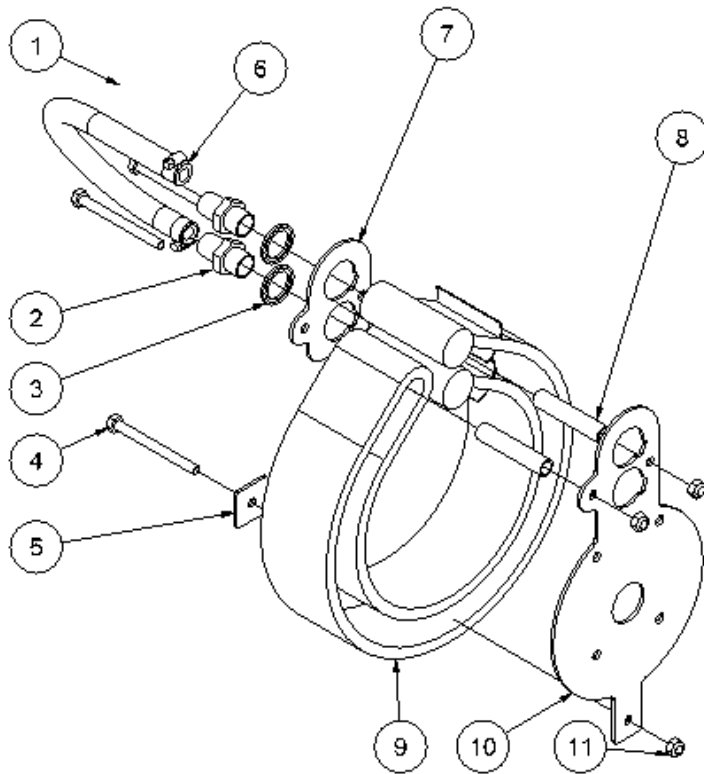

HPP13 Powerpack Spare Parts List

From serial number 1020-1153

Fig. 4

Pos.	Part No.	Description	Pcs.
1	8221023	POD bracket complete HPP13	1
2	8721110	POD hose HPP13	1
3	8221005	POD cylinder	1
4	8221006	POD seal housing	1
5	8221007	POD piston rod	1
6	8221008	POD piston	1
7	8221009	POD distance pipe	1
8	7621029	Nut M6	1
9	7521013	Seal	1
10	7521014	Seal	1
11	8221015	Guide element, bronze	1
12	7521018	Seal ring POD 18/24x2	1
13	7521017	Seal ring 3/8"	1
14	7421012	Nipple 3/8"x1/8"	1
15	7621021	Washer SS 10x16x1.2	1
16	8221131	POD head	1
17	7621028	Nut M6	1
18	7621031	Set screw M8x8	1
19	8621019	Compression spring	1
21	7621040	Screw M6x10	1
22	7621011	Nut M5	1
23	8221113	POD distance pipe EXTRA HPP13	1
-	2121109	POD complete HPP13 <i>Pos. 3-16, 19, 22, 23</i>	1

HPP13 Powerpack Spare Parts List

From serial number 1020-1153

Fig. 5

Pos.	Part No.	Description	Pcs.
1	8721071	3/4" hose 440 mm	1
2	8721070	1/2" hose 455 mm	1
3	7421081	Hose clip 1/2"	2
4	7421079	Hose fitting 1/2"x3/4"	1
5	7521118	Seal ring 3/4"	1
6	9421188	Seal kit return filter	1
7	7621045	Screw M8x30	2
8	9421190	Filter cartridge	1
10	8221153	Hydraulic tank	1
11	9421191	Ventilation filter	1
12	7421082	Hose clip 3/4"	2
13	7621010	Nut M8	4
14	7621035	Washer M8	4
15	7621049	Screw M8x45	4
16	7721099	Sight glass 1/2" w/seal	1
17	7621075	Socket plug R 1/2" w/seal	1
18	9421189	Filter cover	1
19	9421193	Filter spring	1
20	9421192	Cover f/ventilation filter	1
-	8421092	Filter complete <i>Pos. 6, 8, 10, 11, 18, 19, 20</i>	1

HPP13 Powerpack Spare Parts List

From serial number 1020-1153

Fig. 6

Pos.	Part No.	Description	Pcs.
1	8721069	1/2" hose 330 mm	1
2	7421079	Hose fitting 1/2"x3/4"	2
3	7521118	Seal ring 3/4"	2
4	7621047	Screw M8x90	3
5	8221121	Plate	1
6	7421081	Hose clip 1/2"	2
7	8221116	Plate	1
8	8221086	Distance pipe $\varnothing 12 \times 1.5$	2
9	8321093	Cooler $\varnothing 280$	1
10	8221112	Bracket for cooler	1
11	7621010	Nut M8	3
-	2121103	Cooler complete <i>Pos. 3-5, 7-11</i>	1