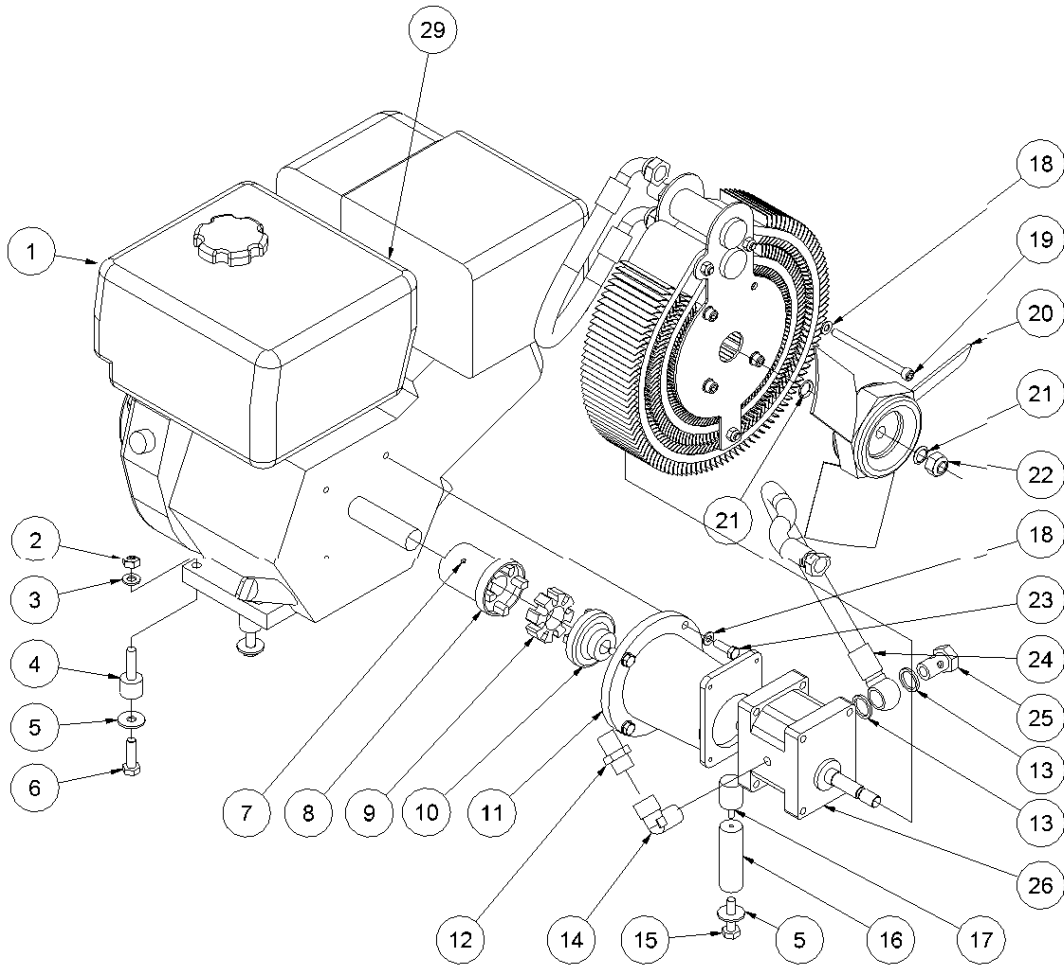

## From serial number 1154-1433

Fig. 1

Pos.	Part No.	Description	Pcs.
1	8221004	Handle HPP13	1
2	7621048	Screw M8x65	2
3	7721125	Socket plug	6
4	7621100	Washer 25/35/1 mm	2
5	7621098	Lock ring AS25x2	2
6	7721140	Wheel cover	2
7	7721139	Wheel HPP13/18	2
8	7621042	Screw M8x10	10
9	8221022	Side cover set HPP13	1
10	8221002	Chassis complete HPP13	1
11	7621046	Screw M8x35	2
12	7621010	Nut M8	4
13	8721095	Rubber foot	1
14	7721030	Nylon bushing $\varnothing 8.5/\varnothing 20 \times 5$ mm	2

## From serial number 1154-1433

Fig. 2

Pos.	Part No.	Description	Pcs.
1	7321144	Engine 13 HP Honda GX390	1
2	7621027	Nut M10	4
3	7621172	Washer M10	4
4	8721164	Rubber damper M10x38	4
5	7621034	Washer M10	5
6	7621163	Screw M10x35	4
7	7621032	Set screw M6x8	1
8	7421066	Coupling engine part	1
9	7421083	Rubber coupling	1
10	7421067	Coupling pump	1
11	7421068	Coupling housing	1
12	7421080	Hose fitting 3/4"x1/2"	1
13	7521072	Seal ring 1/2"	2
14	7421060	Angle nipple	1
15	7621173	Screw M10x40	1
16	8221174	Supporting leg	1
17	8721166	Rubber damper M6x18	1
18	7621171	Washer M8	8
19	7621043	Screw M8x110	4
20	8321130	Fan ø280-3	1
21	7621117	Spring washer M14	2
22	7621111	Nut M14x1.5	1
23	7621038	Screw 5/16" UNFx25	4
24	8721084	Feed line w/banjo	1
25	7421062	Banjo bolt 1/2"	1
26	7421077	Pump 8.0 ccm	1
29	8621137	Tension spring 0.90x9.10x23	1
-	2121103	Cooler complete See fig. 6	1