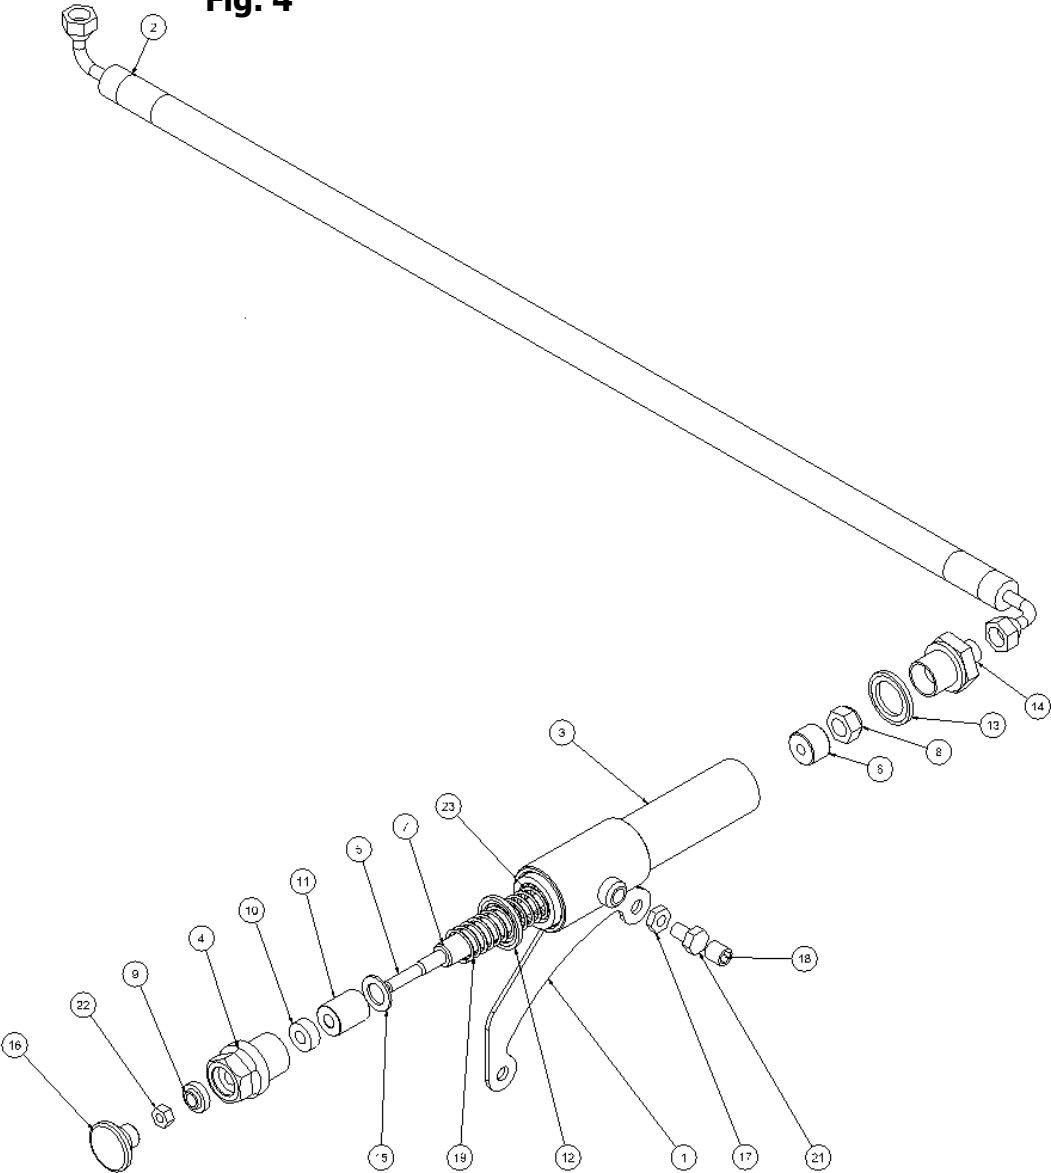

HPP13 Powerpack Spare Parts List

From serial number 1154-1433

Fig. 4

Pos.	Part No.	Description	Pcs.
1	8221023	POD bracket complete HPP13	1
2	8721110	POD hose HPP13	1
3	8221005	POD cylinder	1
4	8221006	POD seal housing	1
5	8221007	POD piston rod	1
6	8221008	POD piston	1
7	8221009	POD distance pipe	1
8	7621029	Nut M6	1
9	7521013	Seal	1
10	7521014	Seal	1
11	8221015	Guide element, bronze	1
12	7521018	Seal ring POD 18/24x2	1
13	7521017	Seal ring 3/8"	1
14	7421012	Nipple 3/8"x1/8"	1
15	7621021	Washer SS 10x16x1.2	1
16	8221131	POD head	1
17	7621028	Nut M6	1
18	7621031	Set screw M8x8	1
19	8621019	Compression spring	1
21	7621040	Screw M6x10	1
22	7621011	Nut M5	1
23	8221113	POD distance pipe EXTRA HPP13	1
-	2121109	POD complete HPP13 <i>Pos. 3-16, 19, 22, 23</i>	1