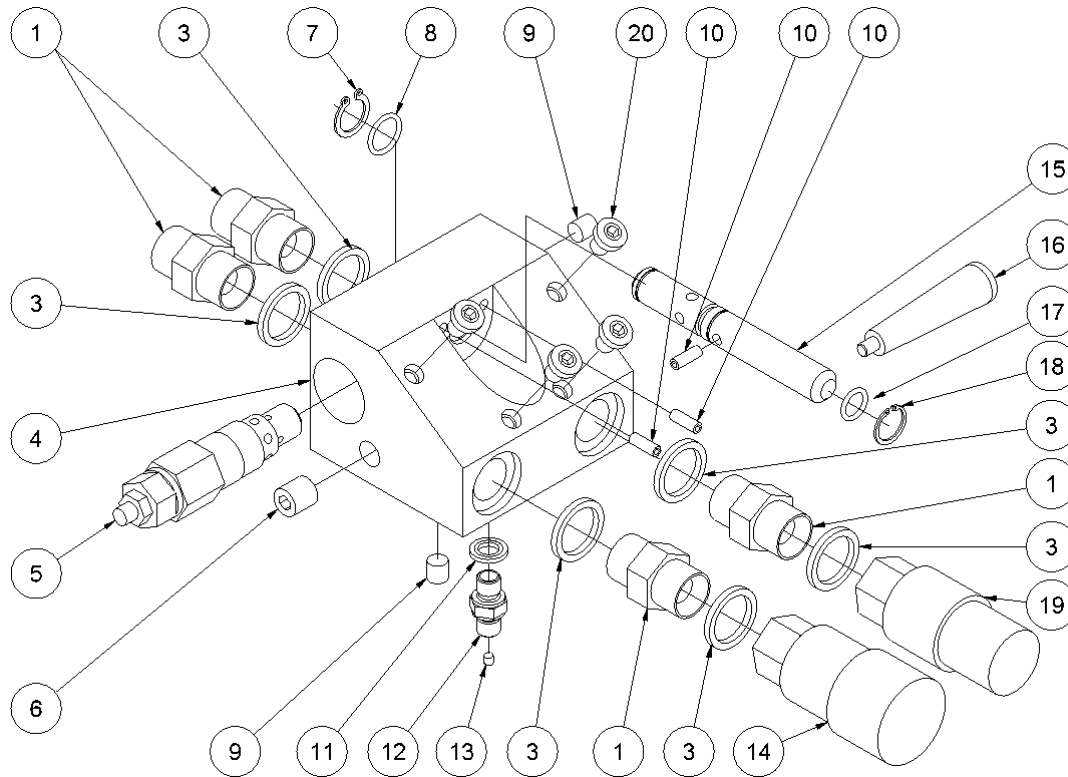

## From serial number 1154-1433

Fig. 2

Pos.	Part No.	Description	Pcs.
1	7321144	Engine 13 HP Honda GX390	1
2	7621027	Nut M10	4
3	7621172	Washer M10	4
4	8721164	Rubber damper M10x38	4
5	7621034	Washer M10	5
6	7621163	Screw M10x35	4
7	7621032	Set screw M6x8	1
8	7421066	Coupling engine part	1
9	7421083	Rubber coupling	1
10	7421067	Coupling pump	1
11	7421068	Coupling housing	1
12	7421080	Hose fitting 3/4"x1/2"	1
13	7521072	Seal ring 1/2"	2
14	7421060	Angle nipple	1
15	7621173	Screw M10x40	1
16	8221174	Supporting leg	1
17	8721166	Rubber damper M6x18	1
18	7621171	Washer M8	8
19	7621043	Screw M8x110	4
20	8321130	Fan ø280-3	1
21	7621117	Spring washer M14	2
22	7621111	Nut M14x1.5	1
23	7621038	Screw 5/16" UNFx25	4
24	8721084	Feed line w/banjo	1
25	7421062	Banjo bolt 1/2"	1
26	7421077	Pump 8.0 ccm	1
29	8621137	Tension spring 0.90x9.10x23	1
-	2121103	Cooler complete See fig. 6	1

## From serial number 1154-1433

Fig. 3

Pos.	Part No.	Description	Pcs.
1	7421063	Fitting 1/2"x1/2" BSP	4
3	7521072	Seal ring 1/2"	6
4	8221033	Valve block	1
5	7421056	Pressure relief valve 50-220 bar	1
6	7621036	Socket plug R1/4x1/2 conical	1
7	7621096	Lock ring A15 stainless	1
8	7521134	O-ring 15x2 mm 90 nbr	1
9	7621037	Socket plug R1/8x3/8 conical	2
10	7621050	Roll pin ø5x14	3
11	7521064	Seal ring 1/8"	1
12	8221024	Nipple 1/8"x1/8"	1
13	7421073	Nipple with reduction	1
14	7401142	Q.R. coupling 1/2" BSP female	1
15	8221085	Spool	1
16	7721094	Lever ON/OFF	1
17	7521135	O-ring 11x2 mm 90 nbr	1
18	7621097	Lock ring AV15	1
19	7401141	Q.R. coupling 1/2" BSP male	1
20	7621044	Screw M8x16	4
-	2121101	Valve block complete HPP09/13	1