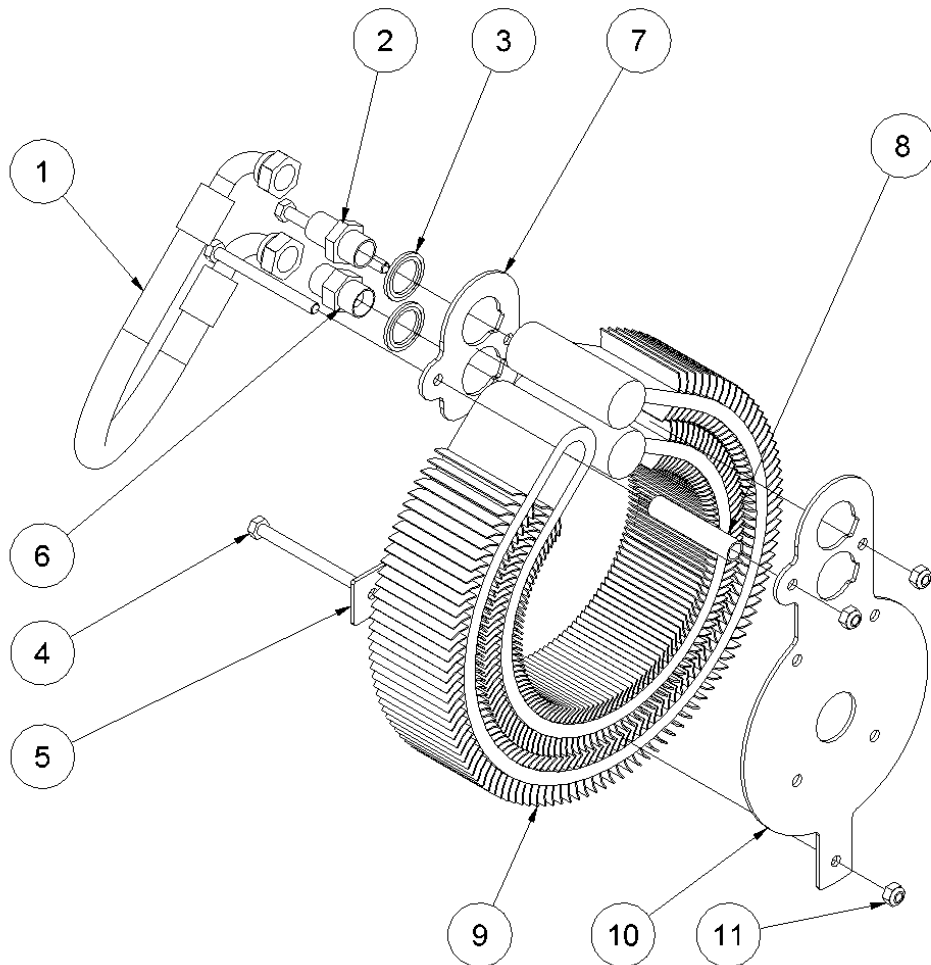

HPP13 Powerpack Spare Parts List

From serial number 1154-1433

Fig. 6

Pos.	Part No.	Description	Pcs.
1	8721630	Cooler hose	1
2	7421079	Hose fitting 1/2"x3/4"	1
3	7521118	Seal ring 3/4"	2
4	7621047	Screw M8x90	3
5	8221121	Plate	1
6	7421063	Fitting 1/2"x1/2" BSP	1
7	8221116	Plate	1
8	8221086	Distance pipe $\varnothing$12x1.5	1
9	8321093	Cooler $\varnothing$280-12	1
10	8221112	Bracket for cooler	1
11	7621010	Nut M8	3
-	2121103	Cooler complete <i>Pos. 3-5, 7-11</i>	1