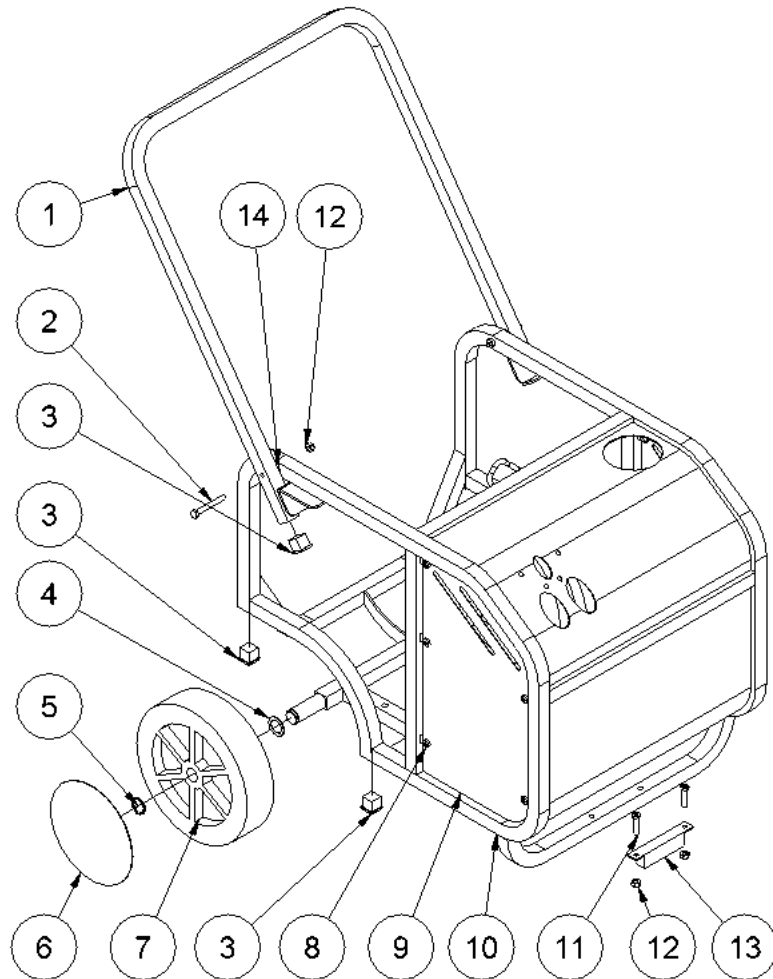

## From serial number 1154-1433

Fig. 1

Pos.	Part No.	Description	Pcs.
1	8221004	Handle HPP13	1
2	7621048	Screw M8x65	2
3	7721125	Socket plug	6
4	7621100	Washer 25/35/1 mm	2
5	7621098	Lock ring AS25x2	2
6	7721140	Wheel cover	2
7	7721139	Wheel HPP13/18	2
8	7621042	Screw M8x10	10
9	8221022	Side cover set HPP13	1
10	8221002	Chassis complete HPP13	1
11	7621046	Screw M8x35	2
12	7621010	Nut M8	4
13	8721095	Rubber foot	1
14	7721030	Nylon bushing $\varnothing 8.5/\varnothing 20 \times 5$ mm	2

## From serial number 1154-1433

Fig. 2

Pos.	Part No.	Description	Pcs.
1	7321144	Engine 13 HP Honda GX390	1
2	7621027	Nut M10	4
3	7621172	Washer M10	4
4	8721164	Rubber damper M10x38	4
5	7621034	Washer M10	5
6	7621163	Screw M10x35	4
7	7621032	Set screw M6x8	1
8	7421066	Coupling engine part	1
9	7421083	Rubber coupling	1
10	7421067	Coupling pump	1
11	7421068	Coupling housing	1
12	7421080	Hose fitting 3/4"x1/2"	1
13	7521072	Seal ring 1/2"	2
14	7421060	Angle nipple	1
15	7621173	Screw M10x40	1
16	8221174	Supporting leg	1
17	8721166	Rubber damper M6x18	1
18	7621171	Washer M8	8
19	7621043	Screw M8x110	4
20	8321130	Fan ø280-3	1
21	7621117	Spring washer M14	2
22	7621111	Nut M14x1.5	1
23	7621038	Screw 5/16" UNFx25	4
24	8721084	Feed line w/banjo	1
25	7421062	Banjo bolt 1/2"	1
26	7421077	Pump 8.0 ccm	1
29	8621137	Tension spring 0.90x9.10x23	1
-	2121103	Cooler complete See fig. 6	1