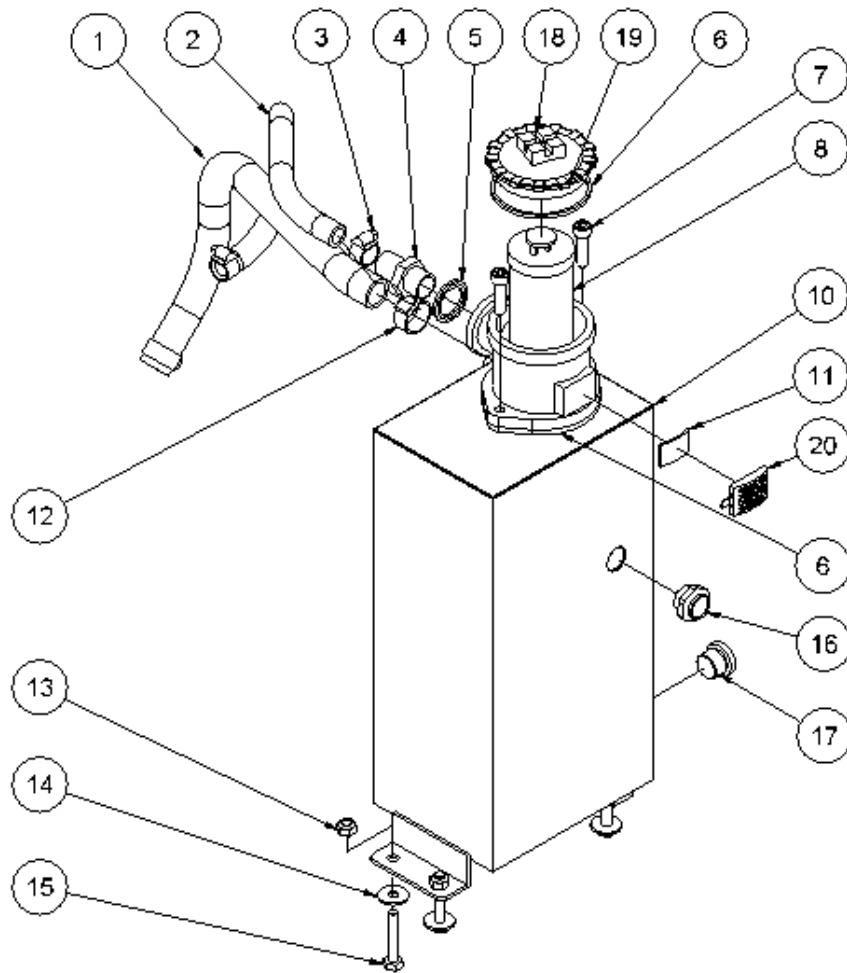

HPP13 Powerpack Spare Parts List

From serial number 1154-1433

Fig. 5

Pos.	Part No.	Description	Pcs.
1	8721071	3/4" hose 440 mm	1
2	8721070	1/2" hose 455 mm	1
3	7421081	Hose clip 1/2"	2
4	7421079	Hose fitting 1/2"x3/4"	1
5	7521118	Seal ring 3/4"	1
6	9421188	Seal kit return filter	1
7	7621045	Screw M8x30	2
8	9421190	Filter cartridge	1
10	8221153	Hydraulic tank	1
11	9421191	Ventilation filter	1
12	7421082	Hose clip 3/4"	2
13	7621010	Nut M8	4
14	7621035	Washer M8	4
15	7621049	Screw M8x45	4
16	7721099	Sight glass 1/2" w/seal	1
17	7621075	Socket plug R 1/2" w/seal	1
18	9421189	Filter cover	1
19	9421193	Filter spring	1
20	9421192	Cover f/ventilation filter	1
-	8421092	Filter complete <i>Pos. 6, 8, 10, 11, 18, 19, 20</i>	1