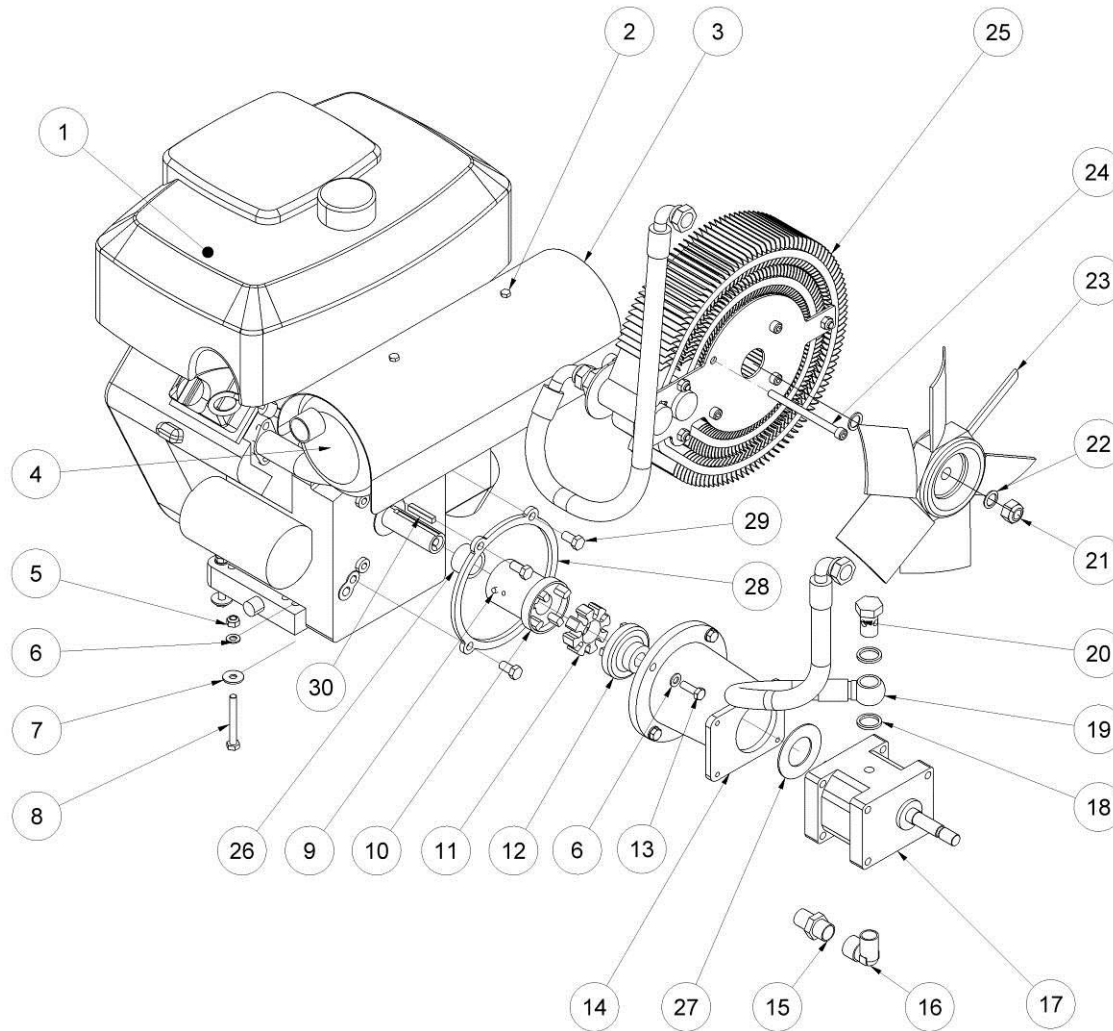

HPP18V FLEX spare parts list

Serial number 1443-13938

Fig. 2

Pos.	Part No.	Description	Pcs.
1	7321057	Engine 18 HP Vanguard	1
2	7621040	Screw M6x10	2
3	8221337	Exhaust cover	1
4	8221478	Exhaust	1
5	7621010	Lock nut M8	4
6	7621171	Washer M8	8
7	7621035	Washer M8	4
8	7621048	Screw M8x65	4
9	7621032	Set screw M6x8 <i>Loctite 243 - 5 Nm</i>	1
10	7421066	Coupling engine part	1
11	7421083	Rubber coupling	1
12	7421067	Coupling pump <i>20 Nm</i>	1
13	7621038	Screw 5/16" UNFx25 <i>Loctite 243 - 20 Nm</i>	4
14	9023068	Coupling housing Kit <i>Pos. 14,28,29</i>	1
15	7421080	Hose fitting 3/4"x1/2" <i>Loctite 542</i>	1
16	7421060	Angle nipple 1/2" <i>Loctite 542</i>	1
17	7421016	Pump 12.5 ccm	1
-	9021667	Seal kit for hydraulic pump	1
18	7521072	Seal ring 1/2"	2
19	8721312	Pressure hose	1
20	7421062	Banjo bolt 1/2" <i>80 Nm</i>	1
21	7621111	Nut M14x1.5 <i>40 Nm</i>	1
22	7621117	Spring washer M14	2
23	8321561	Fan ø280-6	1
24	7621043	Screw M8x110 <i>Loctite 243 - 15 Nm</i>	4
25	2121103	Cooler complete <i>See fig. 6</i>	1
26	8221560	Distance piece	1
27	9922133	Centering washer	1
28	8223051	Guide ring <i>Incl. in 9023068</i>	1
29	9931540	Screw <i>Incl. in 9023068</i>	4
30	7621480	Shaft Key	1