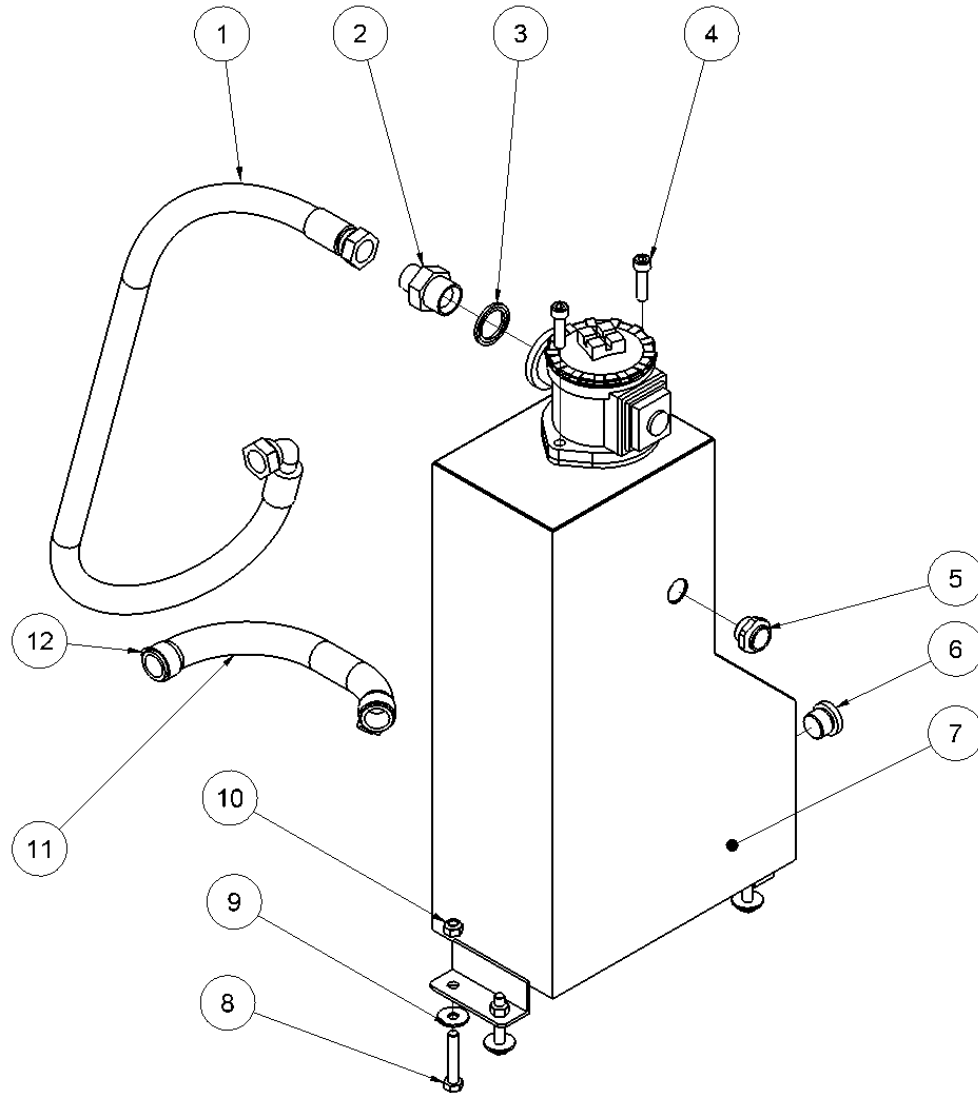

HPP18V FLEX spare parts list

Serial number 1443-13938

Fig. 3

Pos.	Part No.	Description	Pcs.
1	7421063	Fitting 1/2"x1/2" BSP	4
2	7621647	Shoulder bolt $\varnothing 10/M8 \times 12$ <i>Loctite 638 - 20 Nm</i>	1
3	7621648	Disc spring $\varnothing 10.2/\varnothing 20 \times 0.8$	1
4	8621658	Screw M5x8 <i>Loctite 638</i>	1
5	7621606	Retaining ring A17	1
6	7521609	O-ring 17x2 mm	1
7	7621809	Washer 10x30x2	1
8	8221650	Eccentric plate	1
9	7621649	Nylon washer $\varnothing 10.5/30/2.5$	2
10	7621651	Disc spring $\varnothing 8.2/\varnothing 20 \times 1.0$	1
11	8221731	Valve block	1
12	7621050	Roll pin $\varnothing 5 \times 14$	3
13	7621037	Pipe plug 1/8" <i>Loctite 542</i>	3
14	7621044	Screw M8x16	4
15	7521608	O-ring 13x2 mm	1
16	7621607	Retaining ring AV17	1
17	8221605	Spool	1
18	7721094	Lever ON/OFF <i>Loctite 243</i>	1
19	7521072	Seal ring 1/2"	6
20	7621029	Nut M6	1
21	9921656	Screw M5	1
22	9921657	Cable clamp	1
23	8221652	Screw	1
24	7621653	Screw M6x12 <i>Loctite 243</i>	2
25	8221655	Cable plate	1
26	7421587	Pressure relief valve 40 Nm	1
28	7621323	Threaded plug 1/8" w/seal	1
29	7401142	Q.R. coupling 1/2" BSP female	1
30	7401141	Q.R. coupling 1/2" BSP male	1
31	7421733	Check valve	1
32	7421735	Hose fitting 3/8"x1/2" <i>Loctite 542</i>	1
33	7421734	Hose fitting 3/8"x1/8" <i>Loctite 542</i>	1
34	7421740	Hose clip 3/8"	2
35	9021739	Hose 3/8"	1
36	9022063	Throttle cable complete	1
-	2121742	Valve block complete HPP18V	1

HPP18V FLEX spare parts list

Serial number 1443-13938

Fig. 4

Pos.	Part No.	Description	Pcs.
1	8721583	Cooler pressure hose	1
2	7421582	Fitting 1/2"x3/4"	1
3	7521118	Seal ring 3/4"	1
4	7621045	Screw M8x30 <i>Loctite 243</i>	2
5	7721099	Sight glass 1/2" w/seal	1
6	7621075	Threaded plug 1/2" w/seal	1
7	8221325	Hydraulic tank HPP18	1
8	7621049	Screw M8x45	4
9	7621035	Washer M8	4
10	7621010	Lock nut M8	4
11	9021479	Suction hose	1
12	7421082	Hose clip 3/4"	2