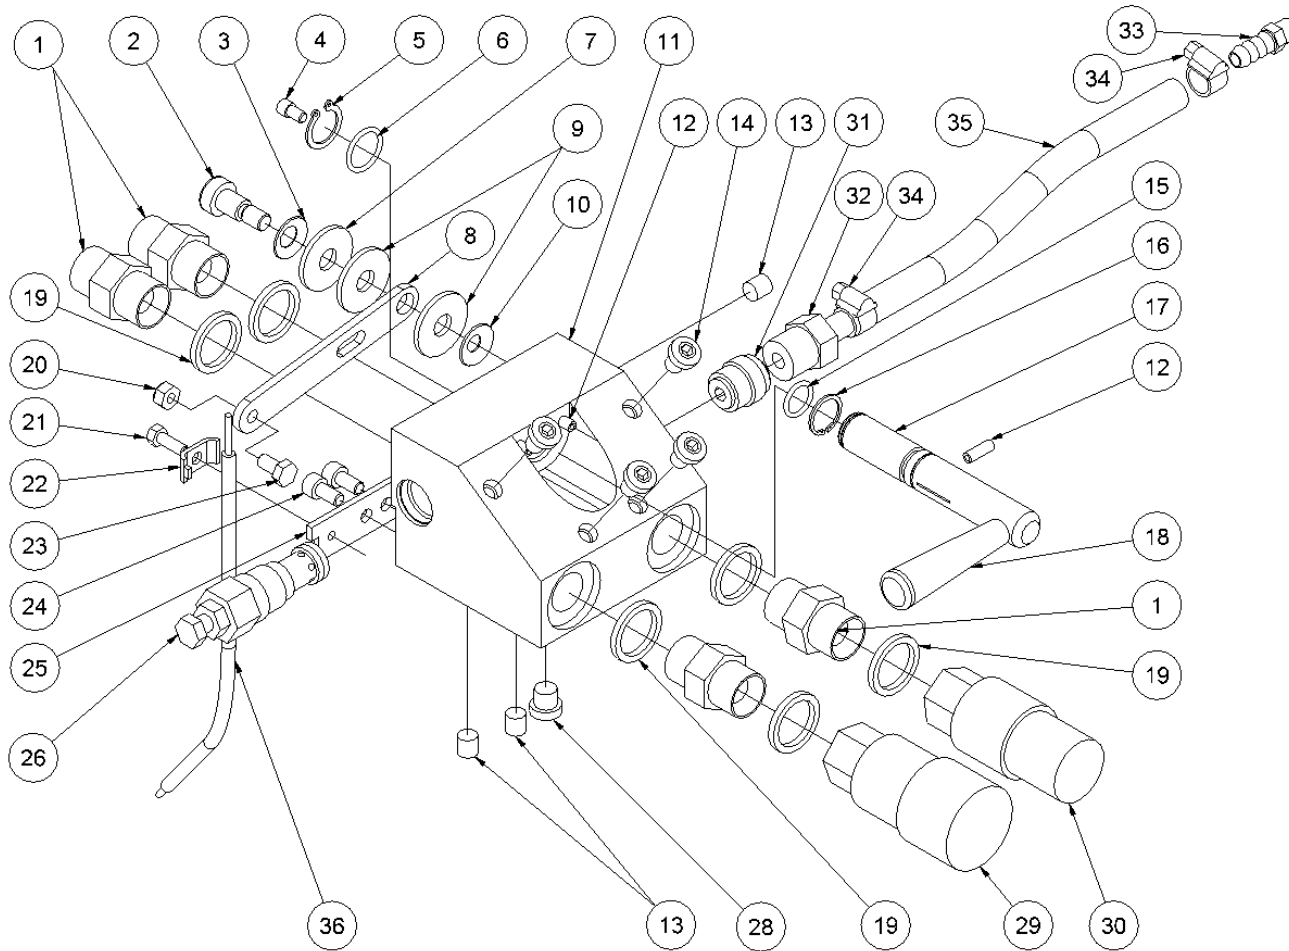

HPP18V FLEX spare parts list

Serial number 1443-13938

Fig. 3

Pos.	Part No.	Description	Pcs.
1	7421063	Fitting 1/2"x1/2" BSP	4
2	7621647	Shoulder bolt $\varnothing 10/M8 \times 12$ <i>Loctite 638 - 20 Nm</i>	1
3	7621648	Disc spring $\varnothing 10.2/\varnothing 20 \times 0.8$	1
4	8621658	Screw M5x8 <i>Loctite 638</i>	1
5	7621606	Retaining ring A17	1
6	7521609	O-ring 17x2 mm	1
7	7621809	Washer 10x30x2	1
8	8221650	Eccentric plate	1
9	7621649	Nylon washer $\varnothing 10.5/30/2.5$	2
10	7621651	Disc spring $\varnothing 8.2/\varnothing 20 \times 1.0$	1
11	8221731	Valve block	1
12	7621050	Roll pin $\varnothing 5 \times 14$	3
13	7621037	Pipe plug 1/8" <i>Loctite 542</i>	3
14	7621044	Screw M8x16	4
15	7521608	O-ring 13x2 mm	1
16	7621607	Retaining ring AV17	1
17	8221605	Spool	1
18	7721094	Lever ON/OFF <i>Loctite 243</i>	1
19	7521072	Seal ring 1/2"	6
20	7621029	Nut M6	1
21	9921656	Screw M5	1
22	9921657	Cable clamp	1
23	8221652	Screw	1
24	7621653	Screw M6x12 <i>Loctite 243</i>	2
25	8221655	Cable plate	1
26	7421587	Pressure relief valve 40 Nm	1
28	7621323	Threaded plug 1/8" w/seal	1
29	7401142	Q.R. coupling 1/2" BSP female	1
30	7401141	Q.R. coupling 1/2" BSP male	1
31	7421733	Check valve	1
32	7421735	Hose fitting 3/8"x1/2" <i>Loctite 542</i>	1
33	7421734	Hose fitting 3/8"x1/8" <i>Loctite 542</i>	1
34	7421740	Hose clip 3/8"	2
35	9021739	Hose 3/8"	1
36	9022063	Throttle cable complete	1
-	2121742	Valve block complete HPP18V	1

OLD TYPE

HPP18V FLEX spare parts list

Serial number 1443-13938

Fig. 6

Pos.	Part No.	Description	Pcs.
1	8721584	Cooler pressure hose	1
2	7621047	Screw M8x90	3
3	7421582	Fitting 1/2"x3/4"	2
4	8221121	Plate	1
5	8321093	Cooler ø280-12	1
6	8221112	Bracket for cooler	1
7	7521118	Seal ring 3/4"	2
8	8221116	Plate	1
9	8221086	Distance pipe ø12x1.5	1
10	7621010	Lock nut M8	3
-	2121103	Cooler complete <i>Pos. 2, 4, 5, 6, 8, 9, 10</i>	1