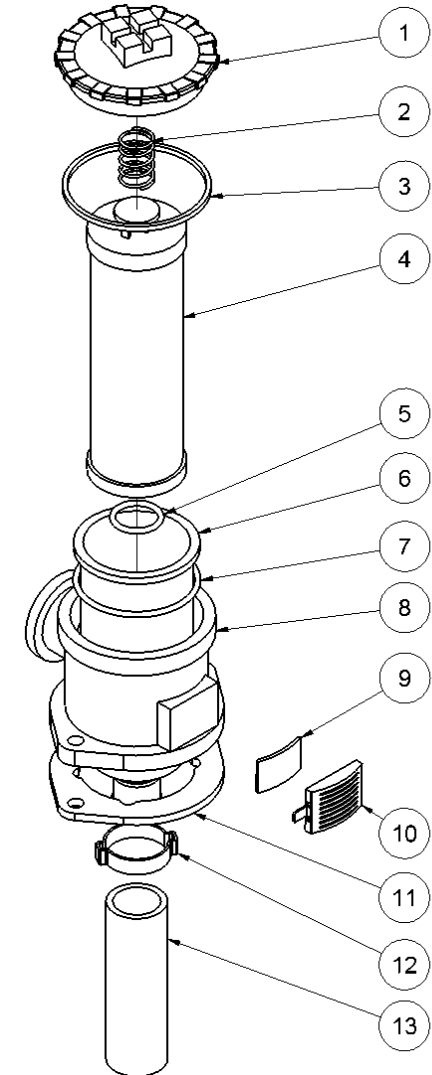

HPP18V FLEX spare parts list

Serial number 1443-13938

NEW TYPE

Pos.	Part No.	Description	Pcs.
1	9421189	Filter cover	1
2	9421193	Filter spring	1
3	9421502	Seal f/filter cover <i>Also included in 9421188</i>	1
4	9421190	Filter element	1
5	-	O-ring $\varnothing 3 \times 22$ <i>Included in 9421188</i>	1
6	-	Filter cup	1
7	-	O-ring $\varnothing 3 \times 60$ <i>Included in 9421188</i>	1
8	-	Filter housing	1
9	9421191	Ventilation filter <i>Old type</i>	1
9	9422041	Ventilation filter <i>New type</i>	1
10	9421192	Cover f/ventilation filter <i>Old type</i>	1
10	9422042	Cover f/ventilation filter <i>New type</i>	1
11	-	Seal <i>Included in 9421188</i>	1
12	7621789	Hose clamp	1
13	9022043	Filter hose	1
-	9421188	Seal kit filter <i>Pos. 3, 5, 7 and 11</i>	1
-	8421092	Filter complete <i>Pos. 1-13</i>	1

OLD TYPE