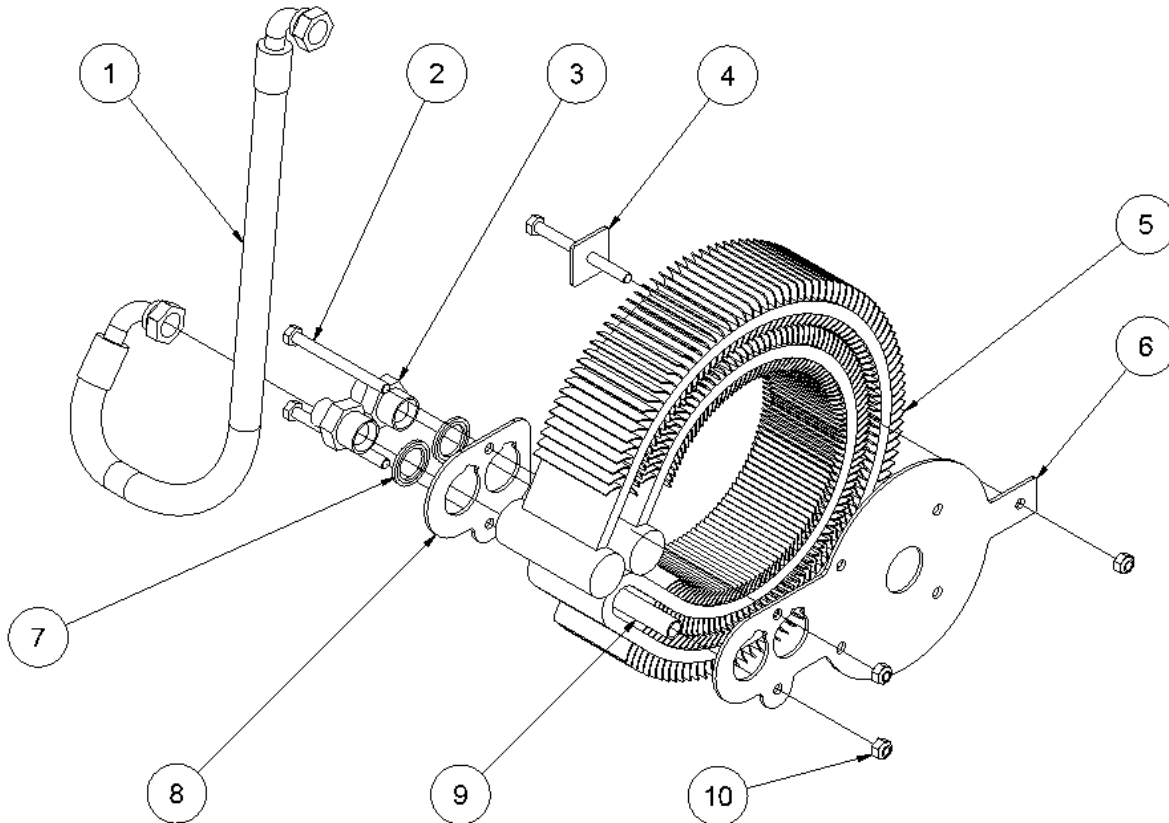

HPP18V FLEX spare parts list

Serial number 1443-13938

Fig. 5

NEW TYPE

Pos.	Part No.	Description	Pcs.
1	9421189	Filter cover	1
2	9421193	Filter spring	1
3	9421502	Seal f/filter cover <i>Also included in 9421188</i>	1
4	9421190	Filter element	1
5	-	O-ring $\varnothing 3 \times 22$ <i>Included in 9421188</i>	1
6	-	Filter cup	1
7	-	O-ring $\varnothing 3 \times 60$ <i>Included in 9421188</i>	1
8	-	Filter housing	1
9	9421191	Ventilation filter <i>Old type</i>	1
9	9422041	Ventilation filter <i>New type</i>	1
10	9421192	Cover f/ventilation filter <i>Old type</i>	1
10	9422042	Cover f/ventilation filter <i>New type</i>	1
11	-	Seal <i>Included in 9421188</i>	1
12	7621789	Hose clamp	1
13	9022043	Filter hose	1
-	9421188	Seal kit filter <i>Pos. 3, 5, 7 and 11</i>	1
-	8421092	Filter complete <i>Pos. 1-13</i>	1

OLD TYPE

HPP18V FLEX spare parts list

Serial number 1443-13938

Fig. 6

Pos.	Part No.	Description	Pcs.
1	8721584	Cooler pressure hose	1
2	7621047	Screw M8x90	3
3	7421582	Fitting 1/2"x3/4"	2
4	8221121	Plate	1
5	8321093	Cooler ø280-12	1
6	8221112	Bracket for cooler	1
7	7521118	Seal ring 3/4"	2
8	8221116	Plate	1
9	8221086	Distance pipe ø12x1.5	1
10	7621010	Lock nut M8	3
-	2121103	Cooler complete <i>Pos. 2, 4, 5, 6, 8, 9, 10</i>	1