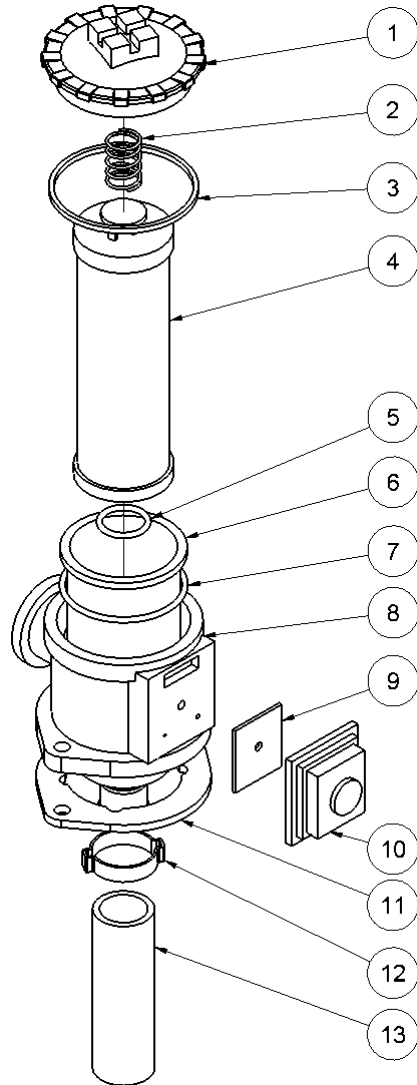

Fig. 6

HPP18V FLEX spare parts list

Serial number 1443-13938

Fig. 5

NEW TYPE