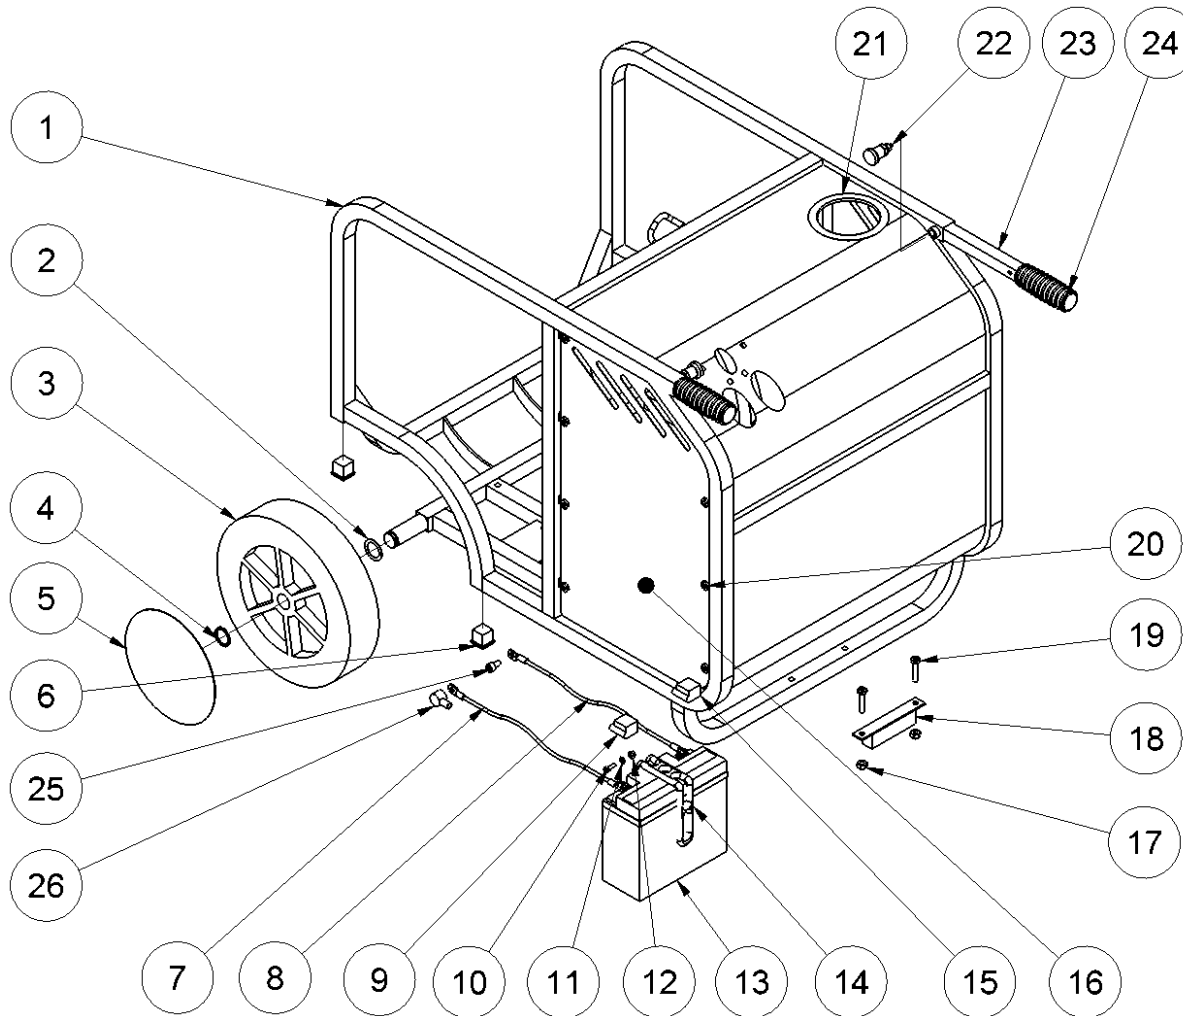

HPP18V FLEX spare parts list

Serial number 1443-13938

Fig. 1

Pos.	Part No.	Description	Pcs.
1	8221186	Chassis complete HPP18	1
2	7621100	Shim ring 25/35/1 mm	2
3	7721139	Wheel HPP13/18	2
4	7621098	Retaining ring 25x2	2
5	7721140	Wheel cover	2
6	7721125	Tube plug 25x25	4
7	9021564	Cable red w/cable terminal	1
8	9021565	Cable black w/cable terminal	1
9	7721196	Cover (battery)	1
10	-	Screw (incl. in 7321194)	2
11	-	Washer (incl. in 7321194)	2
12	-	Nut (incl. in 7321194)	2
13	7321194	Battery 12V/17Amp	1
14	7721198	Rubber strap	1
15	7721195	Cover (battery)	1
16	8221187	Side cover set HPP18	1
17	7621010	Lock nut M8	2
18	8721095	Rubber foot	1
19	7621046	Screw M8x35	2
20	7621042	Screw M8x10	14
21	9021563	Rubber band	1
22	7721197	Bolt <i>Loctite 243</i>	2
23	9022430	Pull-out handle w/rubber grip	2
24	-	Rubber grip (incl. In 9022430)	-
25	7631395	Screw M8x14	1
26	7721950	Cover (battery)	1