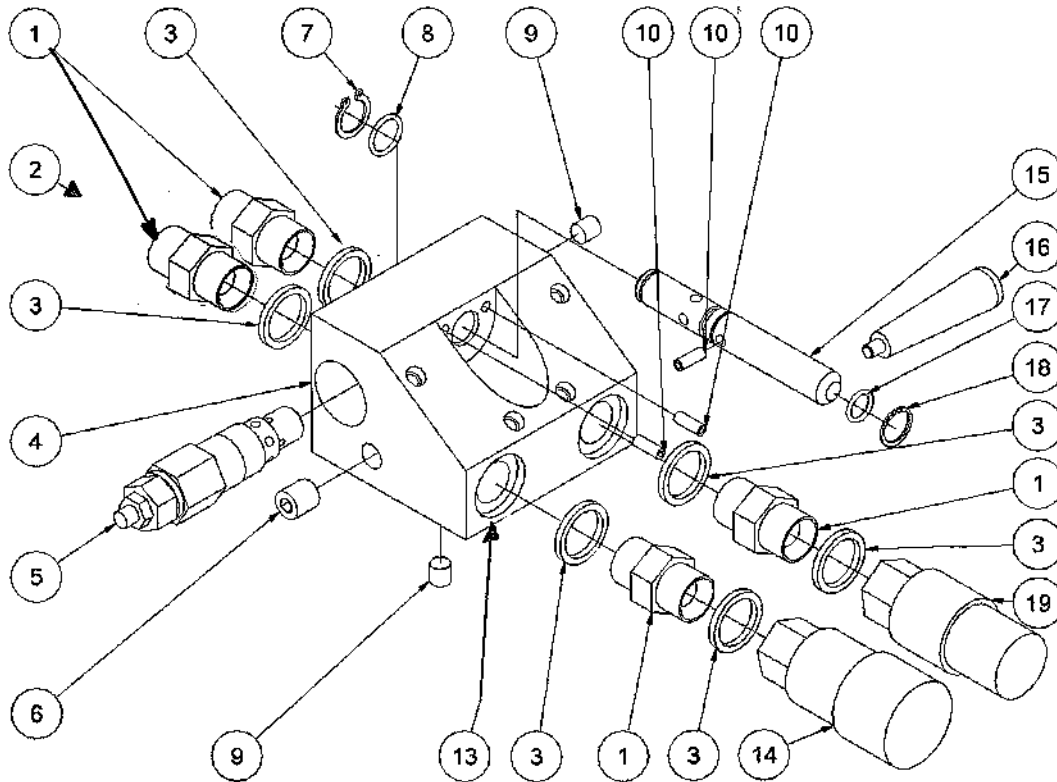

## From serial number 1229-1442

Fig. 2

Pos.	Part No.	Description	Pcs.
1	7321057	Engine 18 HP Vanguard	1
2	7621010	Nut M8	7
3	7621171	Washer M8	11
4	7621035	Washer M8	4
5	7621048	Screw M8x65	4
6	7621032	Set screw M6x8	1
7	7421066	Coupling engine part	1
8	7421083	Rubber coupling	1
9	7421067	Coupling pump	1
10	7621038	Screw 5/16" UNFx25	4
11	7421068	Coupling housing	1
12	7421080	Hose fitting 3/4"x1/2"	1
13	7421060	Angle nipple	1
14	7421016	Pump 12.5 ccm	1
15	7521072	Seal ring 1/2"	2
16	8721312	1/2" hose 550 mm	1
17	7421062	Banjo bolt 1/2"	1
18	7621111	Nut M14x1.5	1
19	7621117	Spring washer M14	2
20	8321561	Fan ø280-6	1
21	7621043	Screw M8x110	4
22	2121566	Cooler complete HPP18V/18E	1
23	7421081	Hose clip 1/2"	2
24	8721069	1/2" hose 330 mm	1

## From serial number 1229-1442

Fig. 3

Pos.	Part No.	Description	Pcs.
1	7421063	Nipple 1/2"x1/2" BSP	4
2	7421060	Angle nipple	1
3	7521072	Seal ring 1/2"	6
4	8221033	Valve block	1
5	7421587	Pressure relief valve	1
6	7621036	Socket plug R1/4x1/2 conical	1
7	7621096	Lock ring A15 stainless	1
8	7521134	O-ring 15x2 mm 90 nbr	1
9	7621037	Socket plug R1/8x3/8 conical	2
10	7621050	Roll pin ø5x14	3
13	7621323	Socket plug 1/8" w/seal	1
14	7401142	Q.R. coupling 1/2" BSP female	1
15	8221085	Spool	1
16	7721094	Lever ON/OFF	1
17	7521135	O-ring 11x2 mm 90 nbr	1
18	7621097	Lock ring AV15	1
19	7401141	Q.R. coupling 1/2" BSP male	1
-	2121557	Valve block complete HPP18V	1