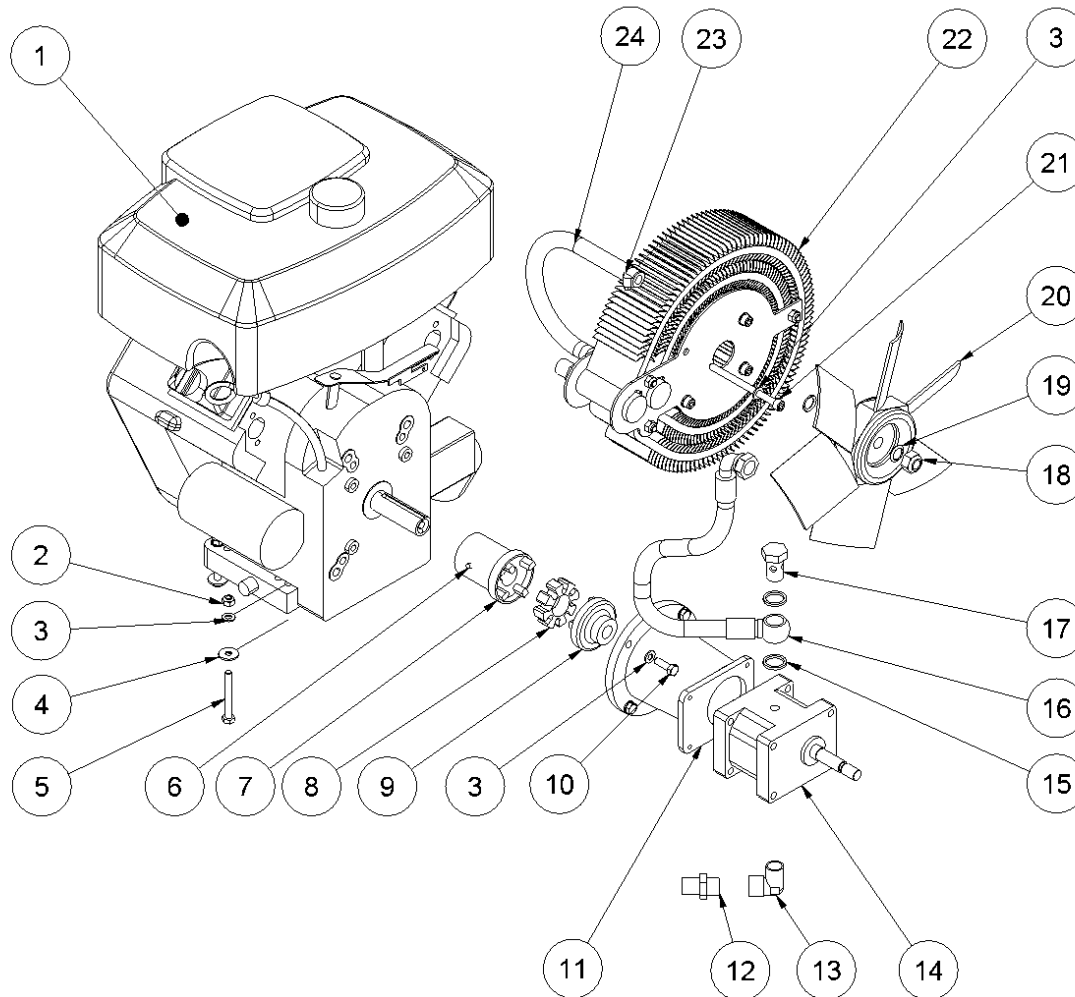

## From serial number 1229-1442

Fig. 1

Pos.	Part No.	Description	Pcs.
1	8221186	Chassis complete HPP18	1
2	7621100	Washer 25/35/1 mm	2
3	7721139	Wheel HPP13/18	2
4	7621098	Lock ring AS25x2	2
5	7721140	Wheel cover	2
6	7721125	Socket plug	4
7	9021564	Cable red w/cable terminal	1
8	9021565	Cable black w/cable terminal	1
9	7721196	Cover (battery)	1
10	-	Screw (incl. in 7321194)	2
11	-	Washer (incl. in 7321194)	2
12	-	Nut (incl. in 7321194)	2
13	7321194	Battery 12V/17Amp	1
14	7721198	Rubber strap	1
15	7721195	Cover (battery)	1
16	8221187	Side cover set HPP18	1
17	7621010	Nut M8	2
18	8721095	Rubber foot	1
19	7621046	Screw M8x35	2
20	7621042	Screw M8x10	14
21	9021563	Rubber band	1
22	7721197	Bolt	2
23	8221313	Handle HPP18	2
24	7721199	Rubber handle	2

## From serial number 1229-1442

Fig. 2

Pos.	Part No.	Description	Pcs.
1	7321057	Engine 18 HP Vanguard	1
2	7621010	Nut M8	7
3	7621171	Washer M8	11
4	7621035	Washer M8	4
5	7621048	Screw M8x65	4
6	7621032	Set screw M6x8	1
7	7421066	Coupling engine part	1
8	7421083	Rubber coupling	1
9	7421067	Coupling pump	1
10	7621038	Screw 5/16" UNFx25	4
11	7421068	Coupling housing	1
12	7421080	Hose fitting 3/4"x1/2"	1
13	7421060	Angle nipple	1
14	7421016	Pump 12.5 ccm	1
15	7521072	Seal ring 1/2"	2
16	8721312	1/2" hose 550 mm	1
17	7421062	Banjo bolt 1/2"	1
18	7621111	Nut M14x1.5	1
19	7621117	Spring washer M14	2
20	8321561	Fan ø280-6	1
21	7621043	Screw M8x110	4
22	2121566	Cooler complete HPP18V/18E	1
23	7421081	Hose clip 1/2"	2
24	8721069	1/2" hose 330 mm	1