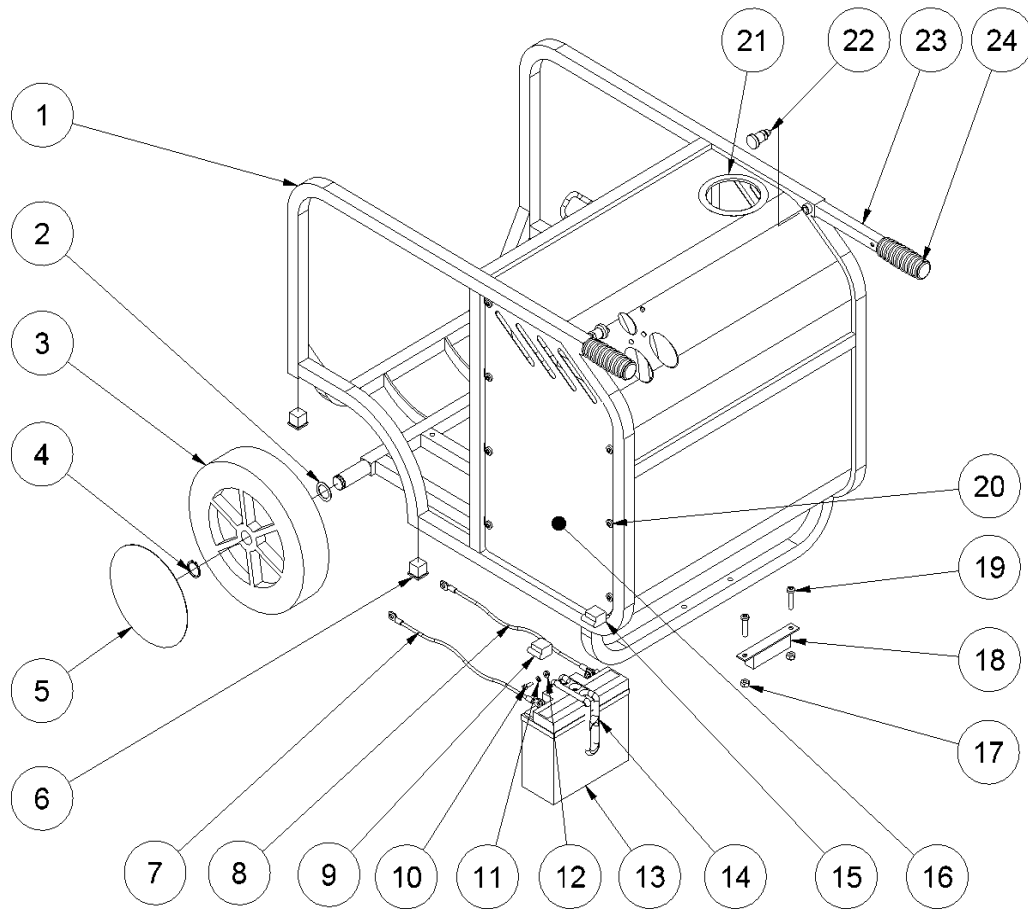

## From serial number 1229-1442

Fig. 1

Pos.	Part No.	Description	Pcs.
1	8221186	Chassis complete HPP18	1
2	7621100	Washer 25/35/1 mm	2
3	7721139	Wheel HPP13/18	2
4	7621098	Lock ring AS25x2	2
5	7721140	Wheel cover	2
6	7721125	Socket plug	4
7	9021564	Cable red w/cable terminal	1
8	9021565	Cable black w/cable terminal	1
9	7721196	Cover (battery)	1
10	-	Screw (incl. in 7321194)	2
11	-	Washer (incl. in 7321194)	2
12	-	Nut (incl. in 7321194)	2
13	7321194	Battery 12V/17Amp	1
14	7721198	Rubber strap	1
15	7721195	Cover (battery)	1
16	8221187	Side cover set HPP18	1
17	7621010	Nut M8	2
18	8721095	Rubber foot	1
19	7621046	Screw M8x35	2
20	7621042	Screw M8x10	14
21	9021563	Rubber band	1
22	7721197	Bolt	2
23	8221313	Handle HPP18	2
24	7721199	Rubber handle	2

## From serial number 1229-1442

Fig. 2

Pos.	Part No.	Description	Pcs.
1	7321057	Engine 18 HP Vanguard	1
2	7621010	Nut M8	7
3	7621171	Washer M8	11
4	7621035	Washer M8	4
5	7621048	Screw M8x65	4
6	7621032	Set screw M6x8	1
7	7421066	Coupling engine part	1
8	7421083	Rubber coupling	1
9	7421067	Coupling pump	1
10	7621038	Screw 5/16" UNFx25	4
11	7421068	Coupling housing	1
12	7421080	Hose fitting 3/4"x1/2"	1
13	7421060	Angle nipple	1
14	7421016	Pump 12.5 ccm	1
15	7521072	Seal ring 1/2"	2
16	8721312	1/2" hose 550 mm	1
17	7421062	Banjo bolt 1/2"	1
18	7621111	Nut M14x1.5	1
19	7621117	Spring washer M14	2
20	8321561	Fan ø280-6	1
21	7621043	Screw M8x110	4
22	2121566	Cooler complete HPP18V/18E	1
23	7421081	Hose clip 1/2"	2
24	8721069	1/2" hose 330 mm	1