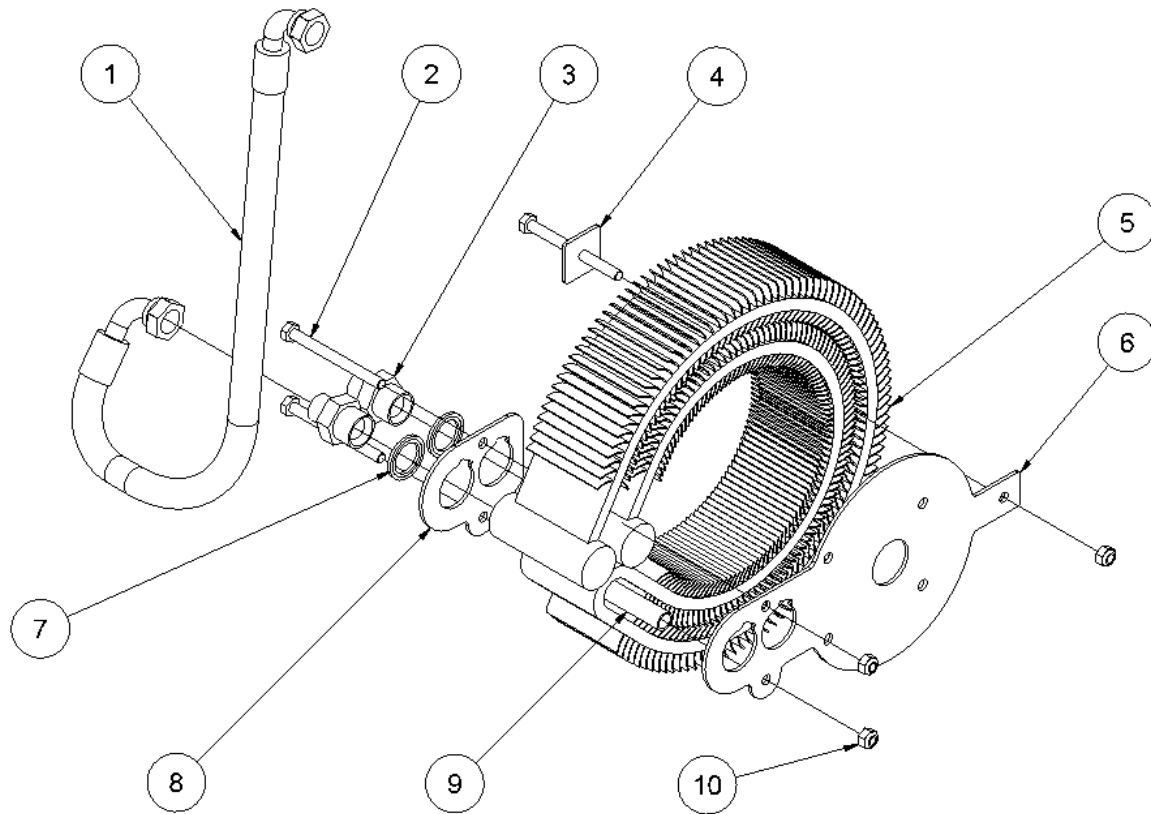

## From serial number 1229-1442

Fig. 3

Pos.	Part No.	Description	Pcs.
1	7421063	Nipple 1/2"x1/2" BSP	4
2	7421060	Angle nipple	1
3	7521072	Seal ring 1/2"	6
4	8221033	Valve block	1
5	7421587	Pressure relief valve	1
6	7621036	Socket plug R1/4x1/2 conical	1
7	7621096	Lock ring A15 stainless	1
8	7521134	O-ring 15x2 mm 90 nbr	1
9	7621037	Socket plug R1/8x3/8 conical	2
10	7621050	Roll pin ø5x14	3
13	7621323	Socket plug 1/8" w/seal	1
14	7401142	Q.R. coupling 1/2" BSP female	1
15	8221085	Spool	1
16	7721094	Lever ON/OFF	1
17	7521135	O-ring 11x2 mm 90 nbr	1
18	7621097	Lock ring AV15	1
19	7401141	Q.R. coupling 1/2" BSP male	1
-	2121557	Valve block complete HPP18V	1

## From serial number 1229-1442

Fig. 4

Pos.	Part No.	Description	Pcs.
1	8721309	1/2" hose 660 mm	1
2	7421081	Hose clip 1/2"	2
3	7421079	Hose fitting 1/2"x3/4"	1
4	7521118	Seal ring 3/4"	1
5	9421189	Filter cover	1
6	9421188	Seal kit return filter	1
7	7621045	Screw M8x30	2
8	9421190	Filter cartridge	1
9	8421092	Filter complete <i>Pos. 5, 6, 8, 12, 13</i>	1
11	8221325	Hydraulic tank HPP18	1
12	9421191	Ventilation filter	1
13	9421192	Cover f/ventilation filter	1
14	7721099	Sight glass 1/2" w/seal	1
15	7621075	Socket plug R 1/2" w/seal	1
16	7621049	Screw M8x45	4
17	7621035	Washer M8	4
18	7621010	Nut M8	4
19	8721311	3/4" slange 1060 mm	1
20	7421082	Hose clip 3/4"	2
21	9421193	Filter spring	1

## From serial number 1229-1442

Fig. 5

Pos.	Part No.	Description	Pcs.
1	8721584	Cooler hose	1
2	7621047	Screw M8x90	3
3	7421582	Nipple 1/2"x3/4"	2
4	8221121	Plate	1
5	8321093	Cooler $\varnothing$ 280-12	1
6	8221112	Bracket for cooler	1
7	7521118	Seal ring 3/4"	2
8	8221116	Plate	1
9	8221086	Distance pipe $\varnothing$ 12x1.5	1
10	7621010	Nut M8	3
-	2121566	Cooler complete HPP18V/18E <i>Pos. 3-5, 7-11</i>	1