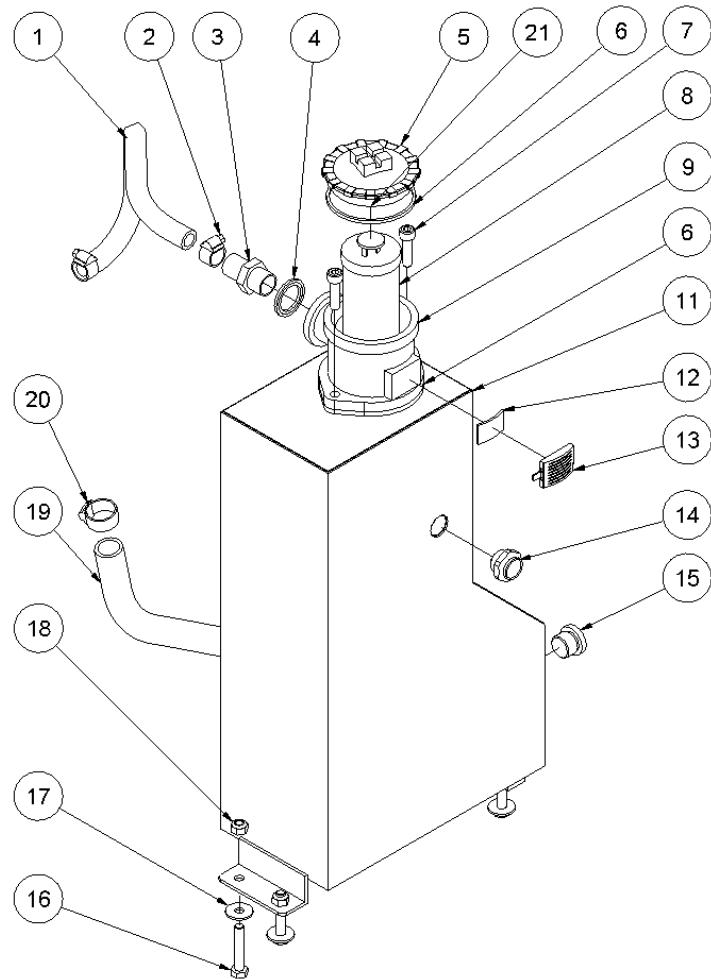

HPP18V Powerpack Spare Parts List

From serial number 1229-1442

Fig. 4

Pos.	Part No.	Description	Pcs.
1	8721309	1/2" hose 660 mm	1
2	7421081	Hose clip 1/2"	2
3	7421079	Hose fitting 1/2"x3/4"	1
4	7521118	Seal ring 3/4"	1
5	9421189	Filter cover	1
6	9421188	Seal kit return filter	1
7	7621045	Screw M8x30	2
8	9421190	Filter cartridge	1
9	8421092	Filter complete <i>Pos. 5, 6, 8, 12, 13</i>	1
11	8221325	Hydraulic tank HPP18	1
12	9421191	Ventilation filter	1
13	9421192	Cover f/ventilation filter	1
14	7721099	Sight glass 1/2" w/seal	1
15	7621075	Socket plug R 1/2" w/seal	1
16	7621049	Screw M8x45	4
17	7621035	Washer M8	4
18	7621010	Nut M8	4
19	8721311	3/4" slange 1060 mm	1
20	7421082	Hose clip 3/4"	2
21	9421193	Filter spring	1