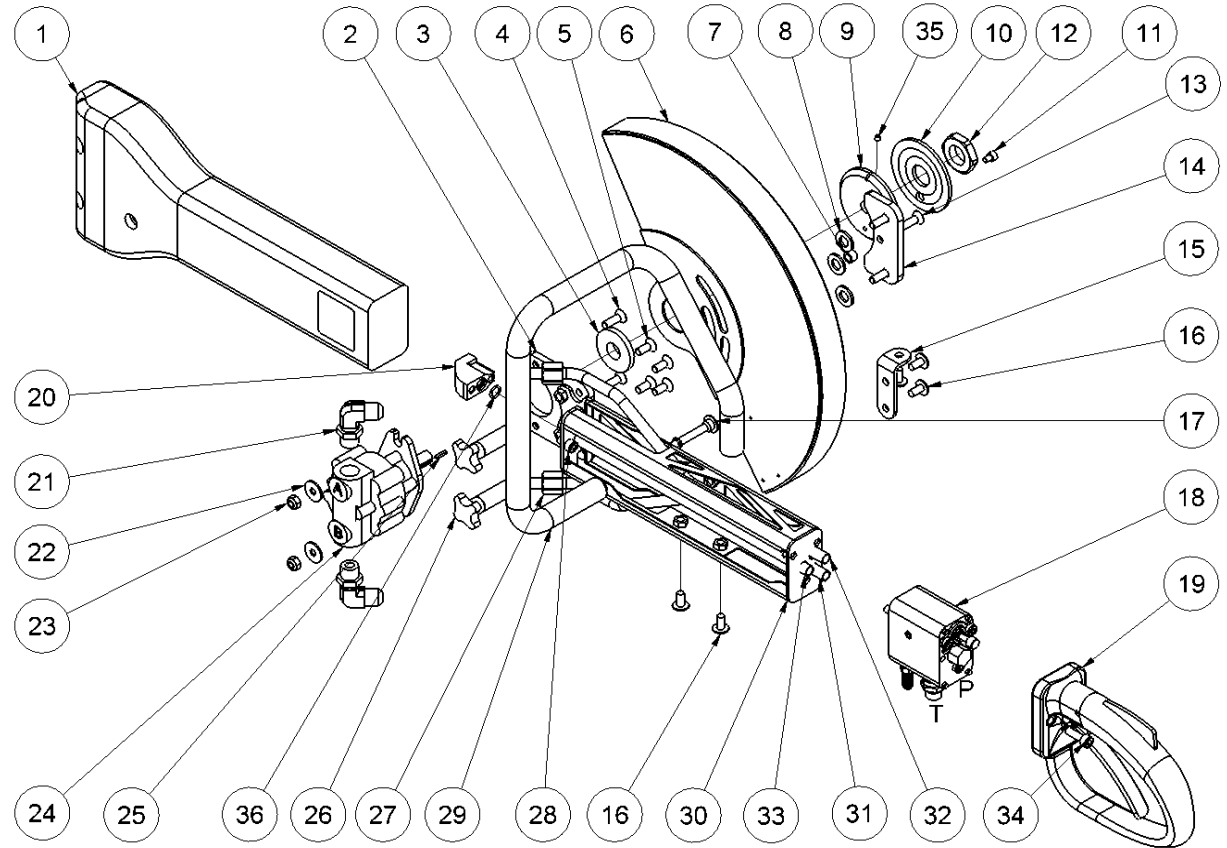

HCS14/16/18 spare parts list

From serial number 0164-3499

Fig. 1

Pos.	Part No.	Description	Pcs.
-	4341470	3/8" waterhose-set compl. w/ball valve	1
-	4341408	3/8" tailhose-set 2 m	1
		<i>Incl. quick-release couplings</i>	
-	7401141	Q.R. coupling 1/2" BSP male	1
-	7401142	Q.R. coupling 1/2" BSP female	1
1	8731416	Plastic cover	1
2	8231420	Motor plate	1
3	8231425	Nylon washer	1
4	7631459	Screw M8x25 20 Nm	2
5	7631458	Screw M8x20 Loctite 243 - 20 Nm	4
6	8231466	Guard 14"	1
6	8231419	Guard 16"	1
6	8231822	Guard 18"	1
7	8231426	Distance pipe	1
8	7631457	Washer $\varnothing 13/\varnothing 24 \times 2.5$	3
9	8231422	Adaptor f/disc	1
10	8231423	Washer f/disc	1
11	7631499	Screw M6x8 Loctite 243 - 15 Nm	1
12	8231424	Nut f/adaptor	1
13	8231428	Screw M8 w/whole Loctite 243 - 8 Nm	1
14	9031490	Retainer plate f/guard	1
15	8231487	Bracket f/front handle	1
16	7611282	Screw M8x16 15 Nm	5
17	8231481	Bolt f/front handle Loctite 243 - 15 Nm	1
18	9031503	Valve block complete See fig. 2	1
19	9031504	Handle complete See fig. 3	1
20	8231427	Angle plate	1
21	7431167	Elbow fitting	2
21	7431461	Elbow fitting 16"/18"	2
22	7621035	Washer M8	2
23	7621010	Lock nut M8	2
24	7331454	Hydraulic motor 14"	1
24	7331455	Hydraulic motor 16"/18"	1
25	7631456	Shaft key	1