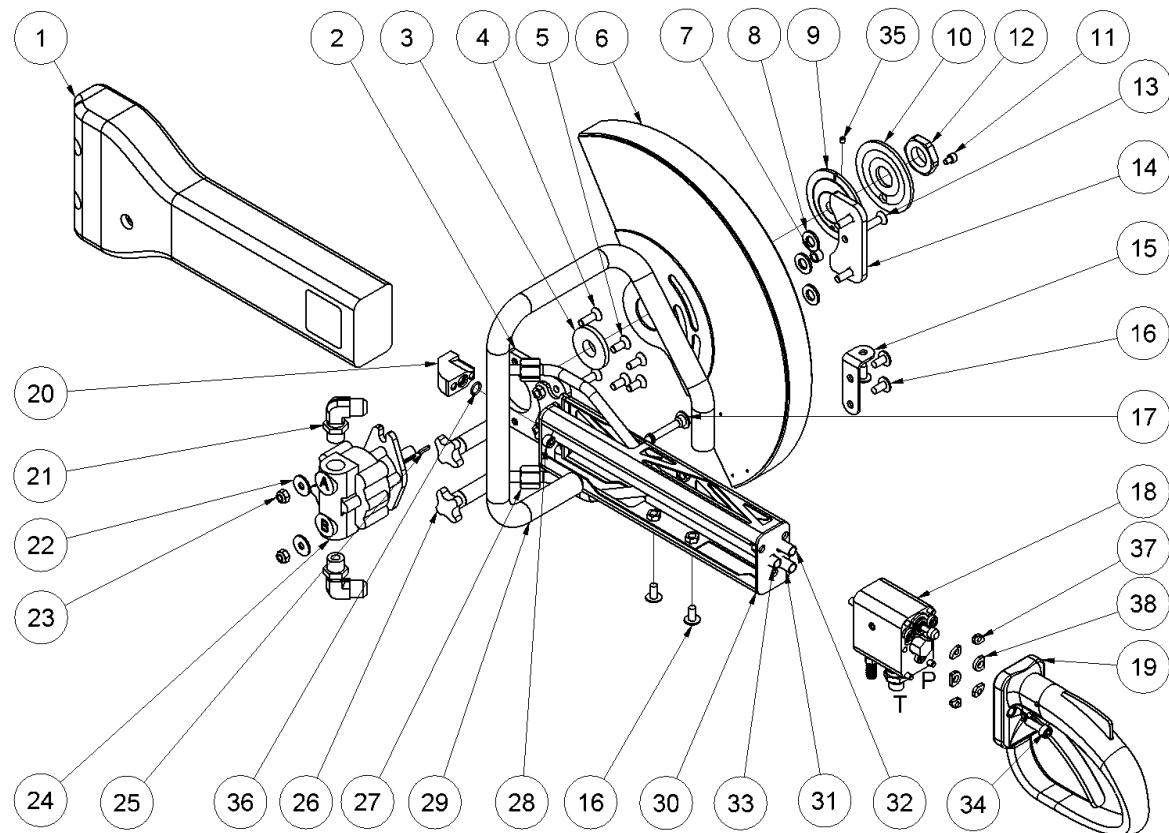

HCS14/16/18 spare parts list

From serial number 4505-

Fig. 1

Pos.	Part No.	Description	Pcs.
-	4341470	3/8" waterhose-set compl. w/ball valve	1
-	4341408	3/8" tailhose-set 2 m	1
		<i>Incl. quick-release couplings</i>	
-	7401141	Q.R. coupling 1/2" BSP male	1
-	7401142	Q.R. coupling 1/2" BSP female	1
1	8732394	Plastic cover	1
2	8231420	Motor plate	1
3	8231425	Nylon washer	1
4	7631459	Screw M8x25 20 Nm	2
5	7631458	Screw M8x20 Loctite 243 - 20 Nm	4
6	8232157	Guard 14"	1
6	8232158	Guard 16"	1
6	8232159	Guard 18"	1
7	8231426	Distance pipe	1
8	7631457	Washer $\varnothing 13/\varnothing 24 \times 2.5$	3
9	8231422	Adaptor f/disc	1
10	8231423	Washer f/disc	1
11	7631499	Screw M6x8 Loctite 243 - 15 Nm	1
12	8231424	Nut f/adaptor	1
13	8231428	Screw M8 w/whole Loctite 243 - 8 Nm	1
14	9031490	Retainer plate f/guard	1
15	8231487	Bracket f/front handle	1
16	7611282	Screw M8x16 15 Nm	5
17	8231481	Bolt f/front handle Loctite 243 - 15 Nm	1
18	9031503	Valve block complete See fig. 2	1
19	9031504	Handle complete See fig. 3	1
20	8231427	Angle plate	1
21	7431167	Elbow fitting	2
21	7431461	Elbow fitting 16"/18"	2
22	7621035	Washer M8	2
23	7621010	Lock nut M8	2
24	7331454	Hydraulic motor 14"	1
24	7331455	Hydraulic motor 16"/18"	1
25	7631456	Shaft key	1