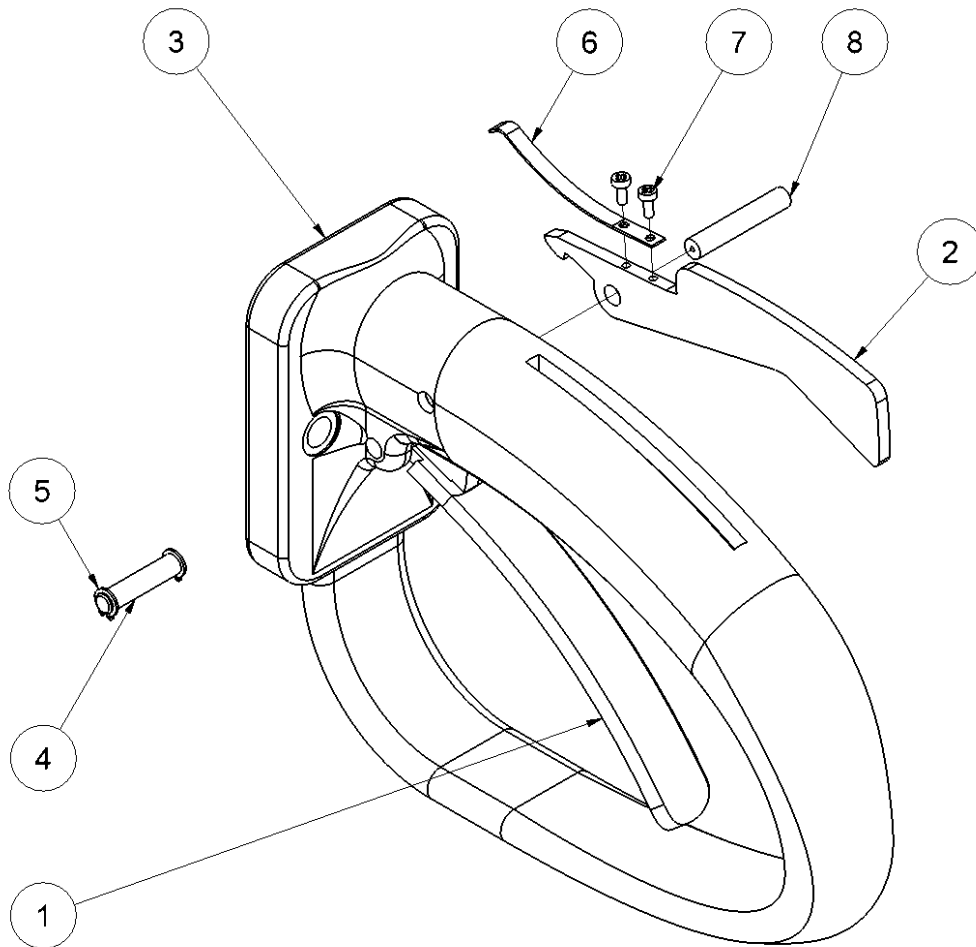

HCS14/16/18 spare parts list

From serial number 4505-

Fig. 2

Pos.	Part No.	Description	Pcs.
------	----------	-------------	------

1	7531493	O-ring 12x2	3
2	8231429	Valve block	1
3	7632395	Cylinder pin $\varnothing 6 \times 16$	4
4	8611249	Compression spring 1.25x12.5x62.5	1
6	9032413	Trigger piston complete	1
8	7611252	Crinkled spring washer 23.8x17.3x0.3	1
9	8211251	Washer	1
10	7521014	Seal	1
11	8211226	Seal housing	1
12	7511248	O-ring 20x2	1
13	7521013	Seal	1
14	7621037	Pipe plug 1/8" <i>Loctite 542</i>	4
15	7431417	Fitting <i>Loctite 542</i>	1
16	8231394	Fitting 3/8"x3/8" <i>50 Nm</i>	2
17	7521017	Seal ring 3/8"	2
18	7431452	Check valve <i>40 Nm</i>	1
19	8231451	Bracket f/trigger piston	1
20	7631453	Screw M8x90 <i>Loctite 243 - 20 Nm</i>	3
21	8211227	Distance piece	1

HCS14/16/18 spare parts list

From serial number 4505-

Fig. 3

Pos.	Part No.	Description	Pcs.
1	8231471	Trigger lever	1
2	8231472	Safety trigger	1
3	8231485	Handle	1
4	8231396	Pin ø6	1
5	7611306	Retaining ring A6	2
6	8631506	Leaf spring f/safety trigger	1
7	7631589	Screw M2.5x6	2
8	8231507	Pin f/safety trigger	1
-	9031504	Handle complete <i>Pos. 1-8</i>	1

Cart f/Cut-Off Saw

Fig. 1

Pos.	Part No.	Description	Pcs.
1	8231670	Cart frame	1
2	7631395	Screw M8x14 <i>Copper grease</i>	2
3	7621100	Shim ring 25/35/1 mm	4
4	7731696	Nylon bushing	2
5	8231669	Rocker arm	1
6	7621098	Retaining ring 25x2	3
7	7731702	Brake lever	1
8	8231668	Handle frame	1
9	7731680	Water tank 20 litres	1
10	7721199	Rubber grip	2
11	7731703	Brake cable	1
12	8231672	Cable retainer	1
13	8231678	Bracket f/trigger lever	1
14	7731704	Cable clamp	1
15	7731460	Star knob M8x15 <i>Copper grease</i>	1
16	7531701	O-ring 14x4	1
17	7631700	Screw M6x50 <i>Loctite 243</i>	2
18	8231671	Aluminium block f/water	1
19	7731698	Connector f/flex hose	1
20	7731697	Flex hose 1/4"	1
21	8231677	Arm f/steering rod	1
22	7611278	Nut M6	2
23	7621136	Washer M6	2