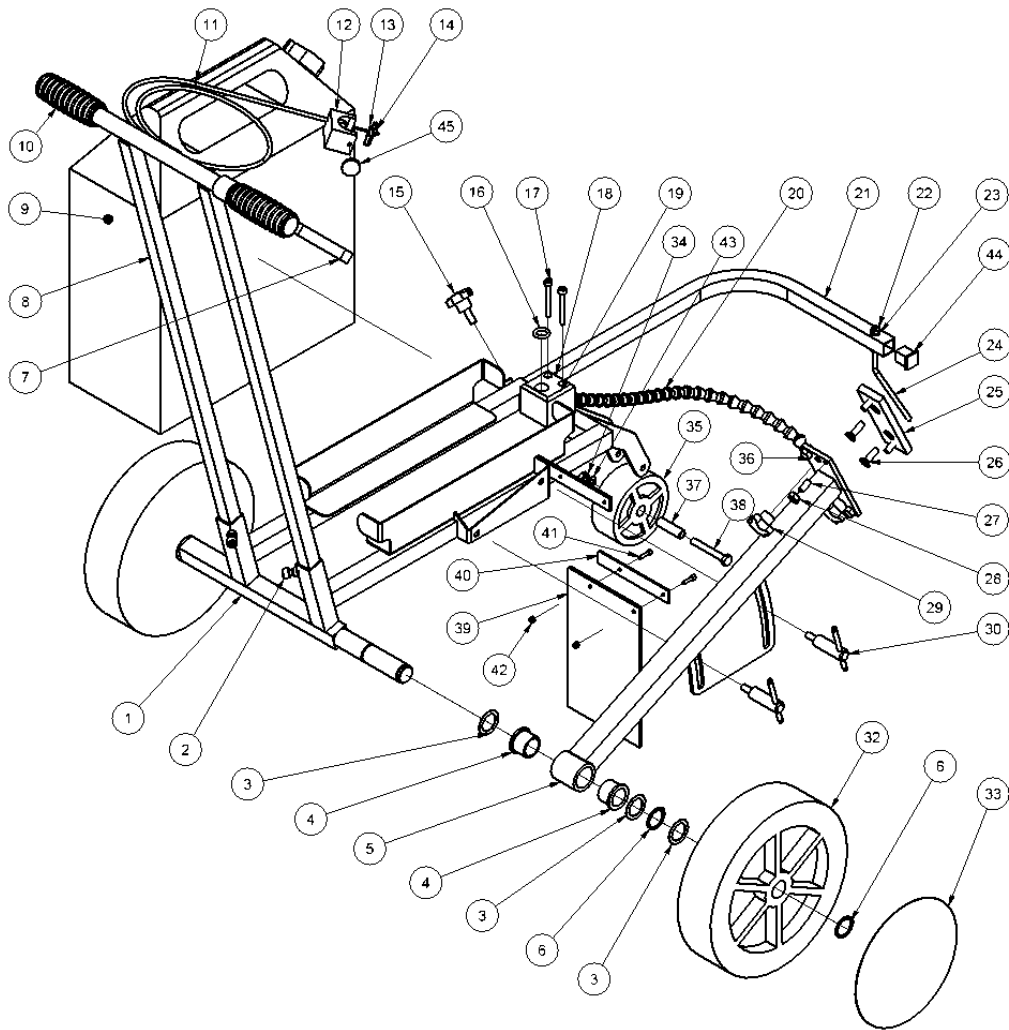

HCS14/16/18 spare parts list

From serial number 4505-

Fig. 2

Pos.	Part No.	Description	Pcs.
------	----------	-------------	------

1	7531493	O-ring 12x2	3
2	8231429	Valve block	1
3	7632395	Cylinder pin $\varnothing 6 \times 16$	4
4	8611249	Compression spring 1.25x12.5x62.5	1
6	9032413	Trigger piston complete	1
8	7611252	Crinkled spring washer 23.8x17.3x0.3	1
9	8211251	Washer	1
10	7521014	Seal	1
11	8211226	Seal housing	1
12	7511248	O-ring 20x2	1
13	7521013	Seal	1
14	7621037	Pipe plug 1/8" <i>Loctite 542</i>	4
15	7431417	Fitting <i>Loctite 542</i>	1
16	8231394	Fitting 3/8"x3/8" <i>50 Nm</i>	2
17	7521017	Seal ring 3/8"	2
18	7431452	Check valve <i>40 Nm</i>	1
19	8231451	Bracket f/trigger piston	1
20	7631453	Screw M8x90 <i>Loctite 243 - 20 Nm</i>	3
21	8211227	Distance piece	1

HCS14/16/18 spare parts list

From serial number 4505-

Fig. 3

Pos.	Part No.	Description	Pcs.
1	8231471	Trigger lever	1
2	8231472	Safety trigger	1
3	8231485	Handle	1
4	8231396	Pin ø6	1
5	7611306	Retaining ring A6	2
6	8631506	Leaf spring f/safety trigger	1
7	7631589	Screw M2.5x6	2
8	8231507	Pin f/safety trigger	1
-	9031504	Handle complete <i>Pos. 1-8</i>	1

Cart f/Cut-Off Saw

Fig. 1

Pos.	Part No.	Description	Pcs.
1	8231670	Cart frame	1
2	7631395	Screw M8x14 <i>Copper grease</i>	2
3	7621100	Shim ring 25/35/1 mm	4
4	7731696	Nylon bushing	2
5	8231669	Rocker arm	1
6	7621098	Retaining ring 25x2	3
7	7731702	Brake lever	1
8	8231668	Handle frame	1
9	7731680	Water tank 20 litres	1
10	7721199	Rubber grip	2
11	7731703	Brake cable	1
12	8231672	Cable retainer	1
13	8231678	Bracket f/trigger lever	1
14	7731704	Cable clamp	1
15	7731460	Star knob M8x15 <i>Copper grease</i>	1
16	7531701	O-ring 14x4	1
17	7631700	Screw M6x50 <i>Loctite 243</i>	2
18	8231671	Aluminium block f/water	1
19	7731698	Connector f/flex hose	1
20	7731697	Flex hose 1/4"	1
21	8231677	Arm f/steering rod	1
22	7611278	Nut M6	2
23	7621136	Washer M6	2