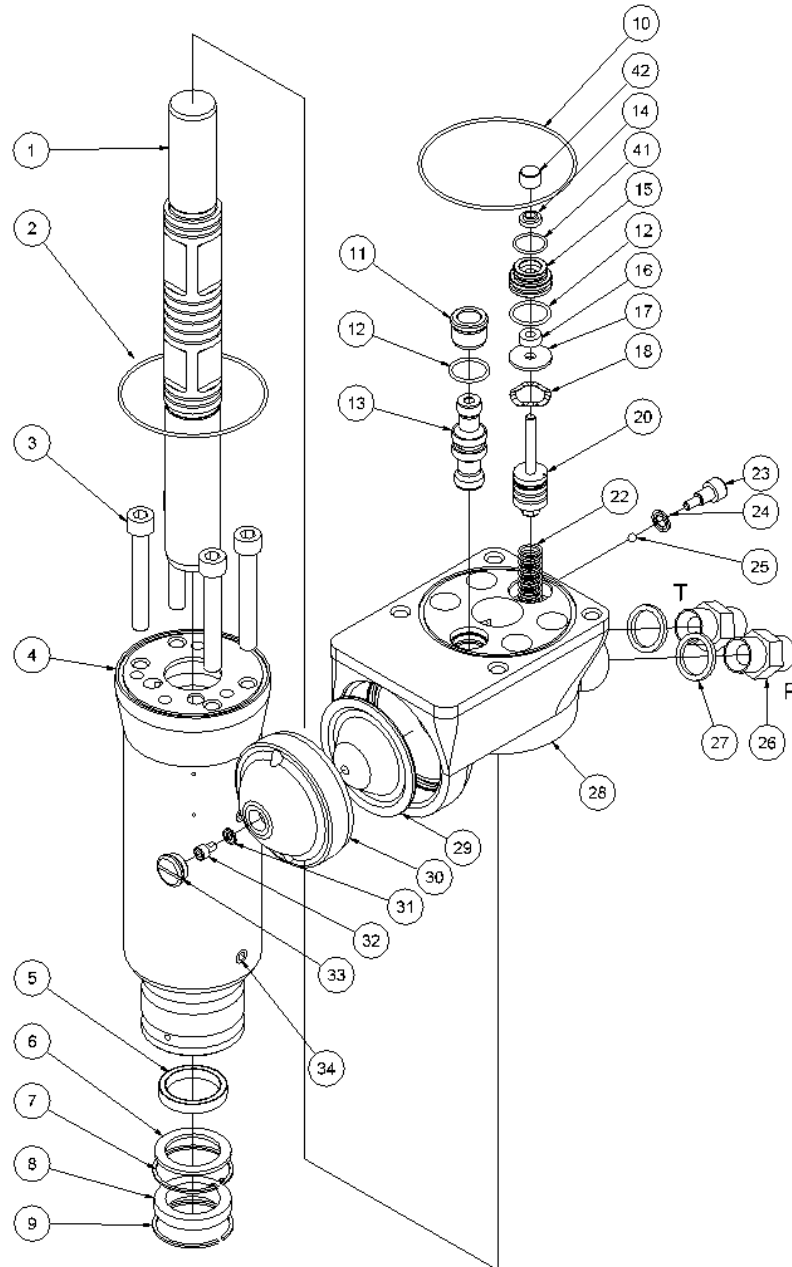

HPD Post Driver spare parts list

Serial Nos. 7600-10466

Fig. 2

Pos.	Part No.	Description	Pcs.
1	8212588	Handle plate left	1
2	8212557	Top plate	1
3	8212566	Handle plate right	1
4	7631395	Screw M8x14 <i>Loctite 243</i>	2
5	7611634	Screw M8x20	1
6	7612558	Screw M10x35 <i>Loctite 243 - 80 Nm</i>	4
7	8212559	Trigger bracket	1
8	8212561	Distance bushing	1
9	8212560	Trigger plate	1
10	7621171	Washer M8	1
11	7621010	Lock nut M8	1

HPD Post Driver spare parts list

Serial Nos. 7600-10466

Fig. 3

Pos.	Part No.	Description	Pcs.
-	4141358	1/2" tailhose-set 0.3 m	1
-	7401141	Q.R. coupling 1/2" BSP male	1
-	7401142	Q.R. coupling 1/2" BSP female	1
1	8212123	Striking piston	1
2	7511247	O-ring 82x2	1
3	7611244	Screw M10x70 <i>Tighten crosswise 20-40-80 Nm</i>	4
4	9012130	Cylinder	1
5	7511232	Seal $\phi 32/\phi 40 \times 6$	1
6	8211223	Supporting washer $\phi 32.7 \times 45 \times 2.5$	1
7	7611229	Retaining ring	1
8	7511234	Rod wiper	1
9	7611230	Spring ring	1
10	7511246	O-ring 88x2	1
11	8211228	Sleeve	1
12	7511248	O-ring 20x2	2
13	8211200	Spool HH23/HH25 30 l.p.m.	1
14	7521013	Seal	1
15	8211226	Seal housing	1
16	7521014	Seal	1
17	8211251	Washer	1
18	7611252	Crinkled spring washer 23.8x17.3x0.3	1
20	9011750	Trigger piston complete	1
22	8611249	Compression spring 1.25x12.5x62.5	1
23	8611255	Screw M8 f/lock nut	1
24	7511254	Seal ring M8	1
25	7611253	Ball $\phi 5$ mm	1
26	7421063	Fitting 1/2"x1/2" BSP <i>Only for tail-hoses with female thread</i>	2
27	7521072	Seal ring 1/2"	2
28	8212121	Valve housing	1
29	7711091	Diaphragm	1
30	8211216	Accumulator cover	1
31	7511268	Seal ring M5	1
32	8611269	Screw M5 f/accumulator <i>Loctite 243</i>	1
33	8211256	Plug	1
34	7621037	Pipe plug 1/8" <i>Loctite 542</i>	4
41	7511300	O-ring 17x1.5	1
42	8211227	Distance piece	1
-	9011379	Seal kit	1