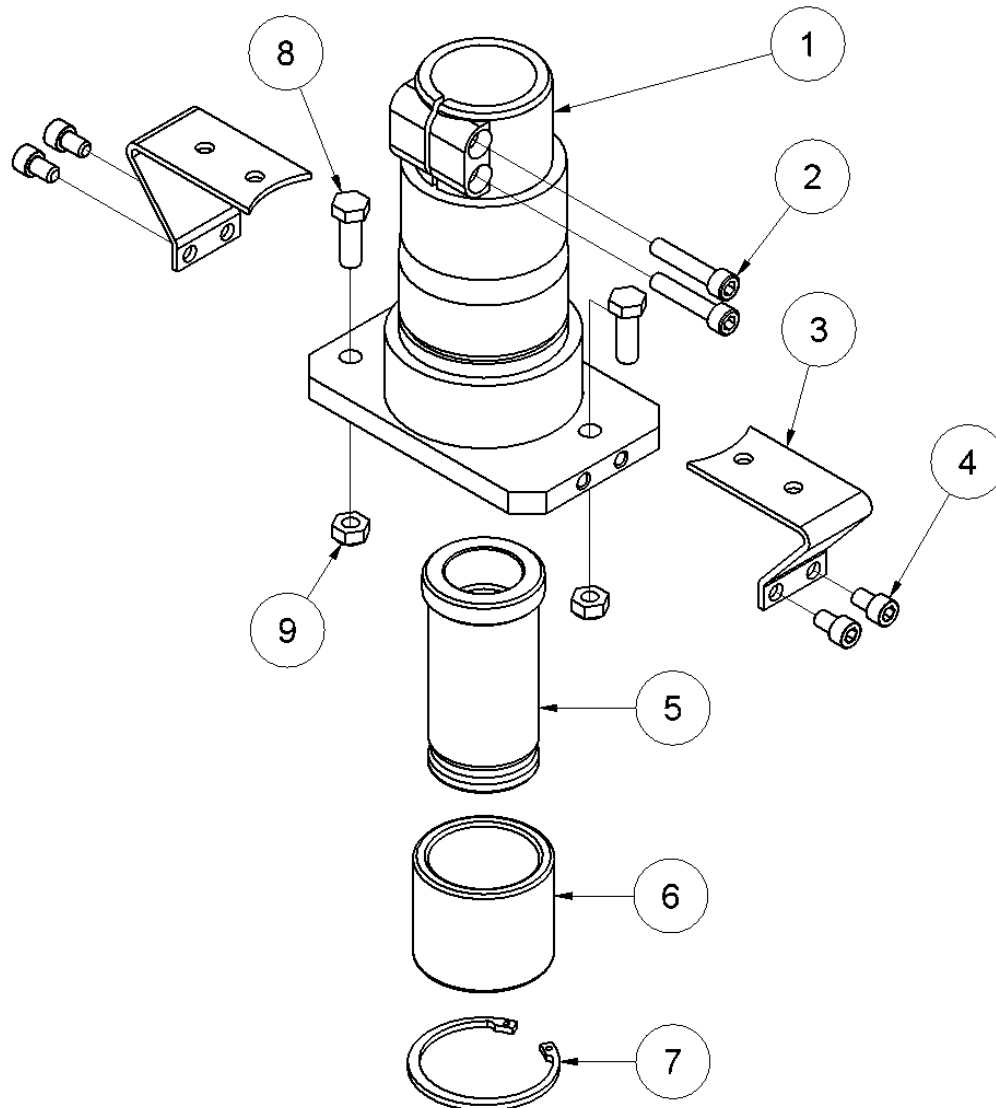

HPD Post Driver spare parts list

Serial Nos. 7600-10466

Fig. 3

Pos.	Part No.	Description	Pcs.
-	4141358	1/2" tailhose-set 0.3 m	1
-	7401141	Q.R. coupling 1/2" BSP male	1
-	7401142	Q.R. coupling 1/2" BSP female	1
1	8212123	Striking piston	1
2	7511247	O-ring 82x2	1
3	7611244	Screw M10x70 <i>Tighten crosswise 20-40-80 Nm</i>	4
4	9012130	Cylinder	1
5	7511232	Seal $\phi 32/\phi 40 \times 6$	1
6	8211223	Supporting washer $\phi 32.7 \times 45 \times 2.5$	1
7	7611229	Retaining ring	1
8	7511234	Rod wiper	1
9	7611230	Spring ring	1
10	7511246	O-ring 88x2	1
11	8211228	Sleeve	1
12	7511248	O-ring 20x2	2
13	8211200	Spool HH23/HH25 30 l.p.m.	1
14	7521013	Seal	1
15	8211226	Seal housing	1
16	7521014	Seal	1
17	8211251	Washer	1
18	7611252	Crinkled spring washer 23.8x17.3x0.3	1
20	9011750	Trigger piston complete	1
22	8611249	Compression spring 1.25x12.5x62.5	1
23	8611255	Screw M8 f/lock nut	1
24	7511254	Seal ring M8	1
25	7611253	Ball $\phi 5$ mm	1
26	7421063	Fitting 1/2"x1/2" BSP <i>Only for tail-hoses with female thread</i>	2
27	7521072	Seal ring 1/2"	2
28	8212121	Valve housing	1
29	7711091	Diaphragm	1
30	8211216	Accumulator cover	1
31	7511268	Seal ring M5	1
32	8611269	Screw M5 f/accumulator <i>Loctite 243</i>	1
33	8211256	Plug	1
34	7621037	Pipe plug 1/8" <i>Loctite 542</i>	4
41	7511300	O-ring 17x1.5	1
42	8211227	Distance piece	1
-	9011379	Seal kit	1

HPD Post Driver spare parts list

Serial Nos. 7600-10466

Fig. 4

Pos.	Part No.	Description	Pcs.
1	8212594	Nose part	1
2	7611238	Screw M10x50 <i>Loctite 243 - 40 Nm</i>	2
3	8212593	Bottom plate for handle	2
4	7612595	Screw M10x16	4
5	8212568	Anvil	1
6	8212569	Bushing	1
7	7612571	Retaining ring 80x4	1
8	7621330	Screw M12x35	2
9	7631990	Lock nut M12	2