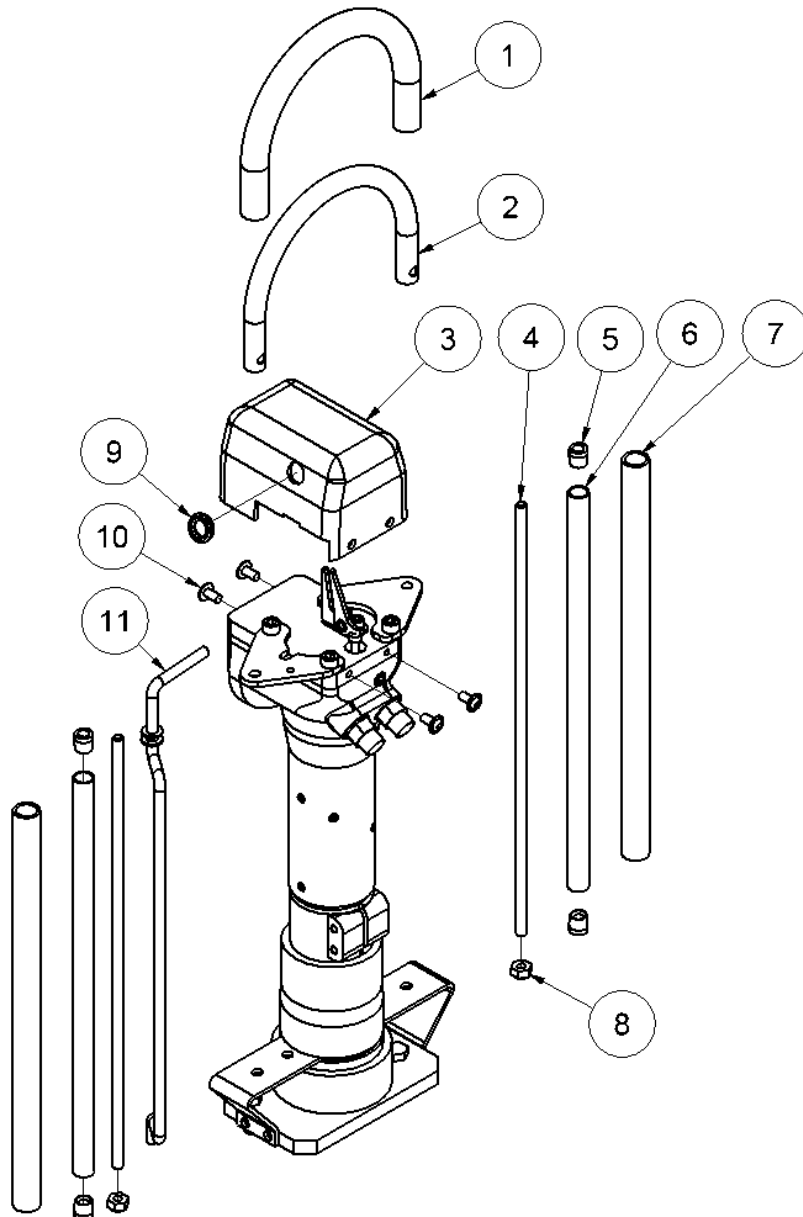

HPD Post Driver spare parts list

Serial Nos. 7600-10466

Fig. 1

Pos.	Part No.	Description	Pcs.
1	7731447	Handle cover <i>Incl. in part No. 8212564- not sold separately</i>	
2	8212564	Top handle	1
3	8712573	Top cover	1
4	8612562	Threaded rod <i>Loctite 638</i>	2
5	8212589	Guide bushing <i>Incl. in part No. 8212565</i>	4
6	8212565	Handle (451.5 mm)	2
7	7731447	Handle cover <i>Incl. in part No. 8212565 - not sold separately</i>	
8	7621027	Nut M10	2
9	7722412	Rubber grommet	1
10	7611282	Screw M8x16	4
11	8212563	Trigger lever	1

HPD Post Driver spare parts list

Serial Nos. 7600-10466

Fig. 2

Pos.	Part No.	Description	Pcs.
1	8212588	Handle plate left	1
2	8212557	Top plate	1
3	8212566	Handle plate right	1
4	7631395	Screw M8x14 <i>Loctite 243</i>	2
5	7611634	Screw M8x20	1
6	7612558	Screw M10x35 <i>Loctite 243 - 80 Nm</i>	4
7	8212559	Trigger bracket	1
8	8212561	Distance bushing	1
9	8212560	Trigger plate	1
10	7621171	Washer M8	1
11	7621010	Lock nut M8	1

HPD Post Driver spare parts list

Serial Nos. 7600-10466

Fig. 4

Pos.	Part No.	Description	Pcs.
1	8212594	Nose part	1
2	7611238	Screw M10x50 <i>Loctite 243 - 40 Nm</i>	2
3	8212593	Bottom plate for handle	2
4	7612595	Screw M10x16	4
5	8212568	Anvil	1
6	8212569	Bushing	1
7	7612571	Retaining ring 80x4	1
8	7621330	Screw M12x35	2
9	7631990	Lock nut M12	2