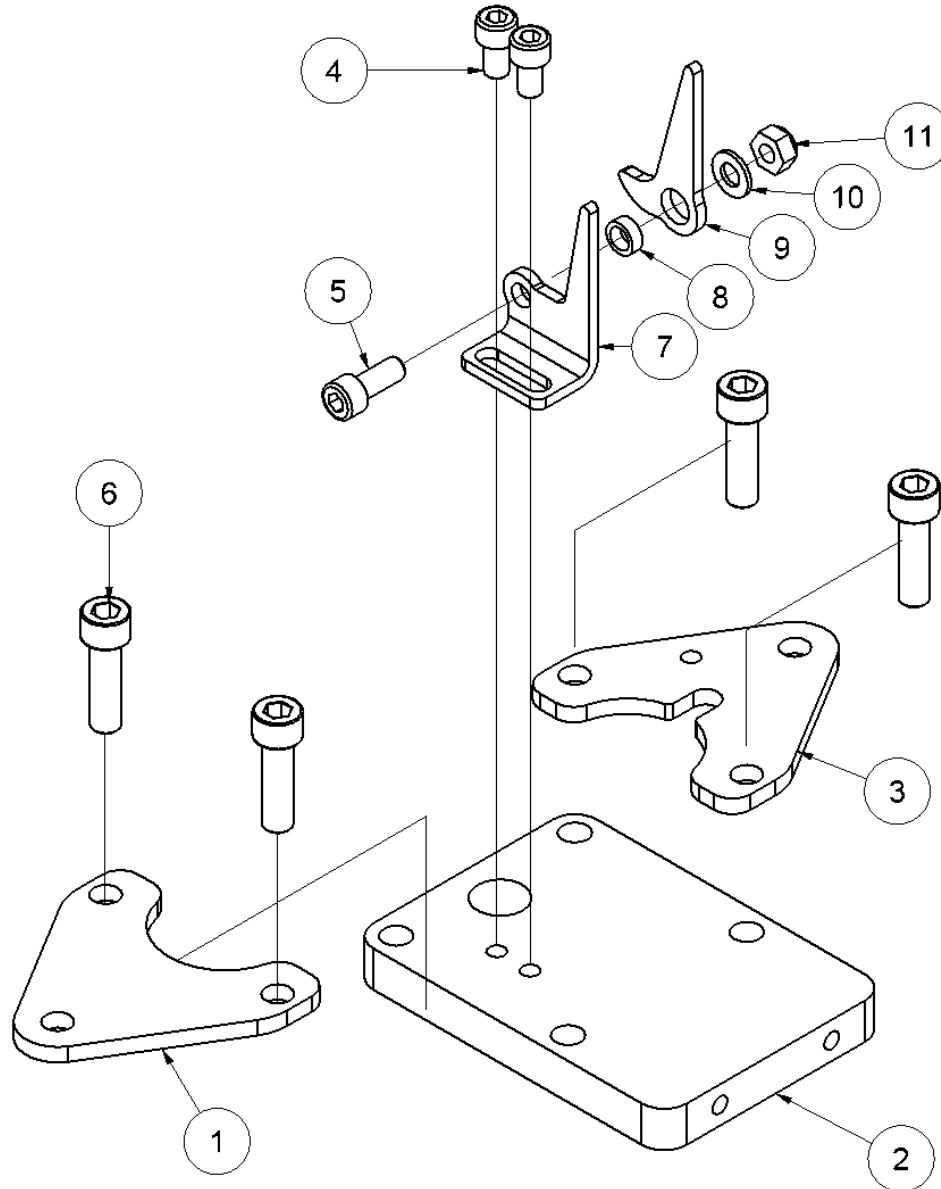

HPD Post Driver spare parts list

Serial Nos. 7600-10466

Fig. 1

Pos.	Part No.	Description	Pcs.
1	7731447	Handle cover <i>Incl. in part No. 8212564- not sold separately</i>	
2	8212564	Top handle	1
3	8712573	Top cover	1
4	8612562	Threaded rod <i>Loctite 638</i>	2
5	8212589	Guide bushing <i>Incl. in part No. 8212565</i>	4
6	8212565	Handle (451.5 mm)	2
7	7731447	Handle cover <i>Incl. in part No. 8212565 - not sold separately</i>	
8	7621027	Nut M10	2
9	7722412	Rubber grommet	1
10	7611282	Screw M8x16	4
11	8212563	Trigger lever	1

HPD Post Driver spare parts list

Serial Nos. 7600-10466

Fig. 2

Pos.	Part No.	Description	Pcs.
1	8212588	Handle plate left	1
2	8212557	Top plate	1
3	8212566	Handle plate right	1
4	7631395	Screw M8x14 <i>Loctite 243</i>	2
5	7611634	Screw M8x20	1
6	7612558	Screw M10x35 <i>Loctite 243 - 80 Nm</i>	4
7	8212559	Trigger bracket	1
8	8212561	Distance bushing	1
9	8212560	Trigger plate	1
10	7621171	Washer M8	1
11	7621010	Lock nut M8	1

HPD Post Driver spare parts list

Serial Nos. 7600-10466

Fig. 4

Pos.	Part No.	Description	Pcs.
1	8212594	Nose part	1
2	7611238	Screw M10x50 <i>Loctite 243 - 40 Nm</i>	2
3	8212593	Bottom plate for handle	2
4	7612595	Screw M10x16	4
5	8212568	Anvil	1
6	8212569	Bushing	1
7	7612571	Retaining ring 80x4	1
8	7621330	Screw M12x35	2
9	7631990	Lock nut M12	2