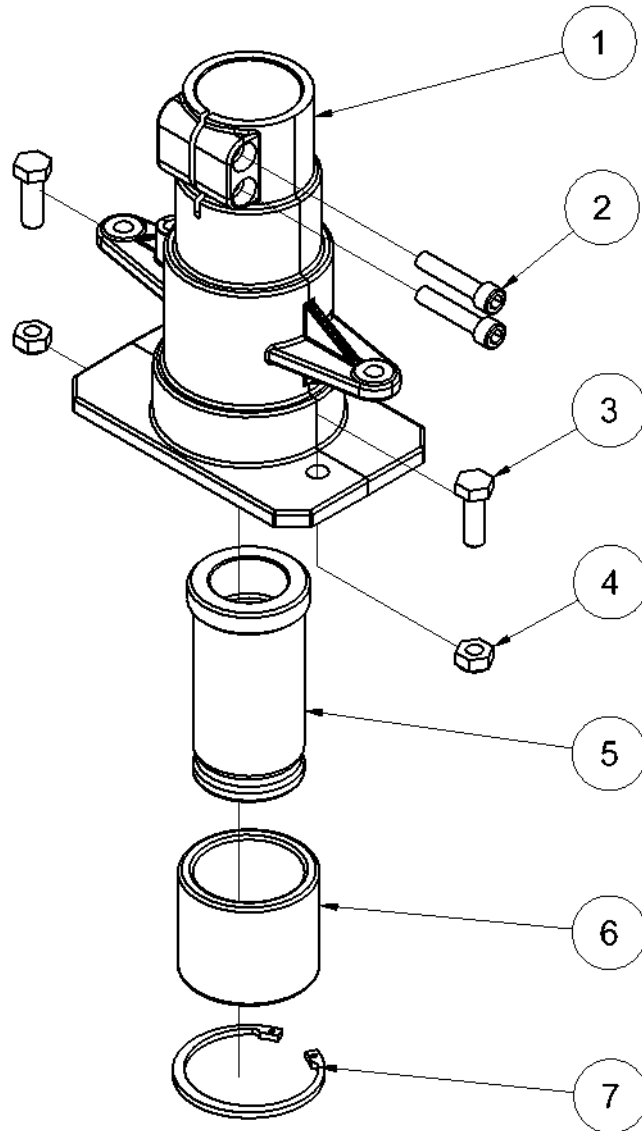

HPD Post Driver spare parts list

Serial No. 10467-13109

Fig. 4

Pos.	Part No.	Description	Pcs.
1	8212572	Nose part	1
2	7611238	Screw M10x50 <i>Loctite 243 - 40 Nm</i>	2
3	7621330	Screw M12x35	2
4	7631990	Lock nut M12	2
5	8212568	Anvil	1
6	8212569	Bushing	1
7	7612571	Retaining ring 80x4	1