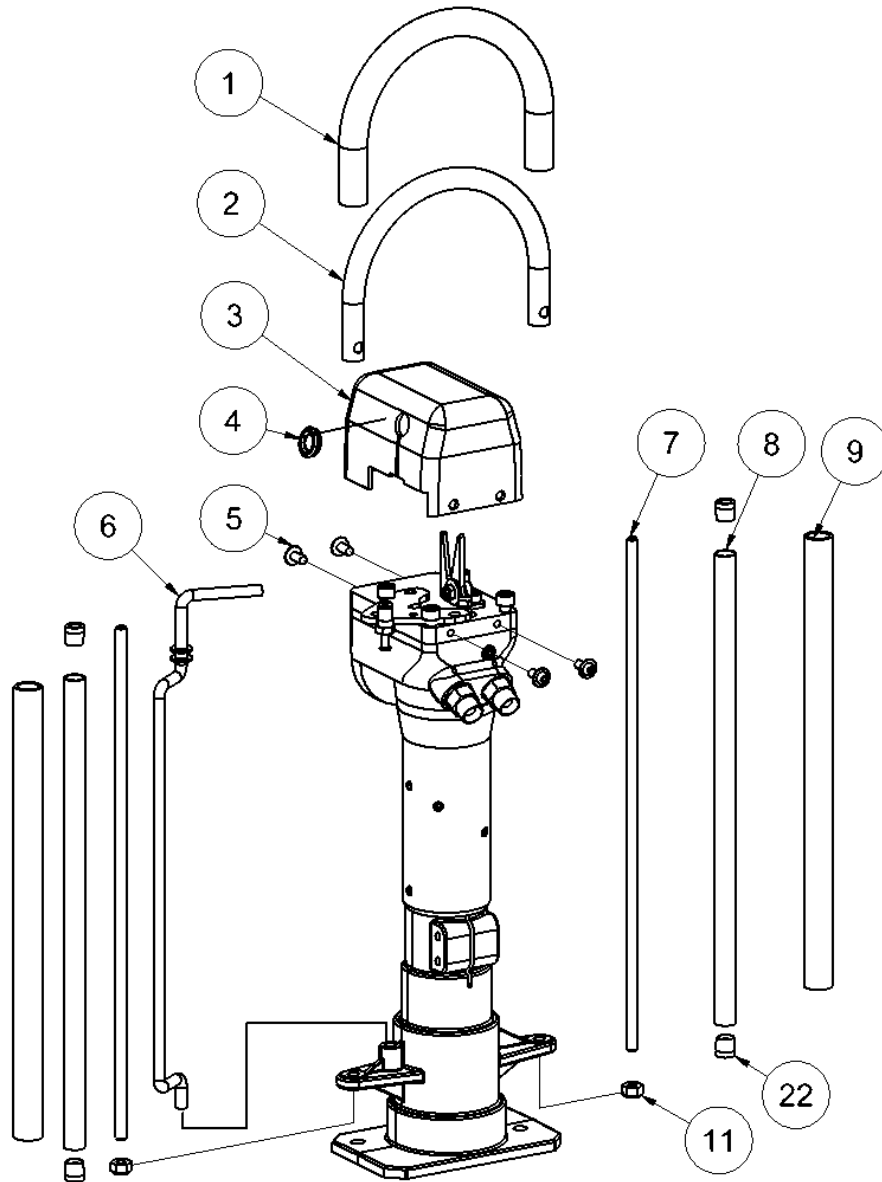

HPD Post Driver spare parts list

Serial No. 10467-13109

Fig. 1

Pos.	Part No.	Description	Pcs.
1	7731447	Handle cover <i>Incl. in part No. 8212564 - not sold separately</i>	
2	9012564	Top handle	1
3	8712573	Top cover	1
4	7722412	Rubber grommet	1
5	7611282	Screw M8x16	4
6	8212731	Trigger lever	1
7	8612728	Threaded rod <i>Loctite 638</i>	2
8	9012730	Handle (435.5 mm)	2
9	7731447	Handle cover <i>Incl. In part No. 9012730 - not sold separately</i>	
11	7621027	Nut M10	2
22	8212589	Guide bushing <i>Incl. In part No. 9012730</i>	4

HPD Post Driver spare parts list

Serial No. 10467-13109

Fig. 2

Pos.	Part No.	Description	Pcs.
1	8212588	Handle plate left	1
2	8212557	Top plate	1
3	8212566	Handle plate right	1
4	7631395	Screw M8x14 <i>Loctite 243</i>	2
5	7611634	Screw M8x20	1
6	7612558	Screw M10x35 <i>Loctite 243 - 80 Nm</i>	4
7	8212559	Trigger bracket	1
8	8212561	Distance bushing	1
9	8212560	Trigger plate	1
10	7621171	Washer M8	1
11	7621010	Lock nut M8	1