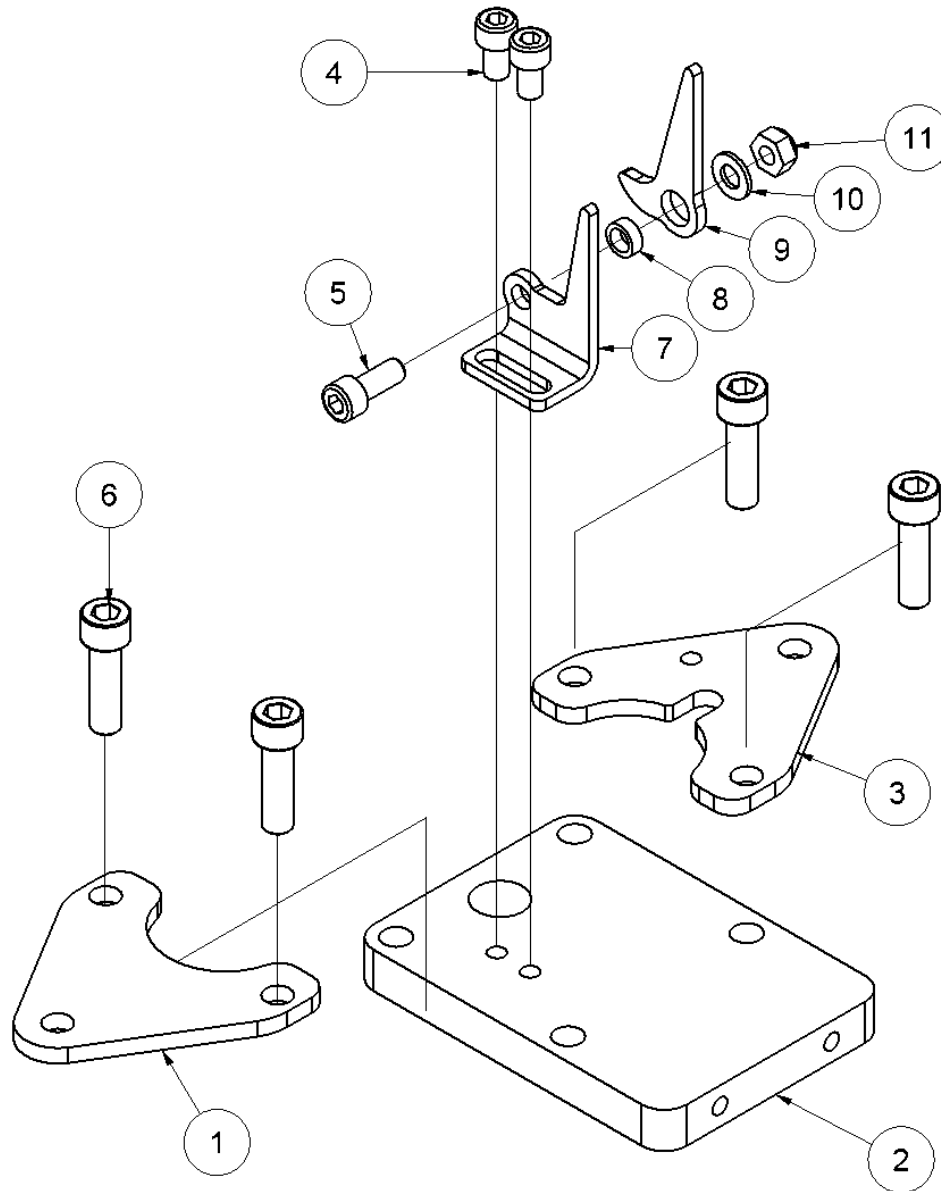

HPD Post Driver spare parts list

Serial No. 10467-13109

Fig. 1

Pos.	Part No.	Description	Pcs.
1	7731447	Handle cover <i>Incl. in part No. 8212564 - not sold separately</i>	
2	9012564	Top handle	1
3	8712573	Top cover	1
4	7722412	Rubber grommet	1
5	7611282	Screw M8x16	4
6	8212731	Trigger lever	1
7	8612728	Threaded rod <i>Loctite 638</i>	2
8	9012730	Handle (435.5 mm)	2
9	7731447	Handle cover <i>Incl. In part No. 9012730 - not sold separately</i>	
11	7621027	Nut M10	2
22	8212589	Guide bushing <i>Incl. In part No. 9012730</i>	4

HPD Post Driver spare parts list

Serial No. 10467-13109

Fig. 2

Pos.	Part No.	Description	Pcs.
1	8212588	Handle plate left	1
2	8212557	Top plate	1
3	8212566	Handle plate right	1
4	7631395	Screw M8x14 <i>Loctite 243</i>	2
5	7611634	Screw M8x20	1
6	7612558	Screw M10x35 <i>Loctite 243 - 80 Nm</i>	4
7	8212559	Trigger bracket	1
8	8212561	Distance bushing	1
9	8212560	Trigger plate	1
10	7621171	Washer M8	1
11	7621010	Lock nut M8	1