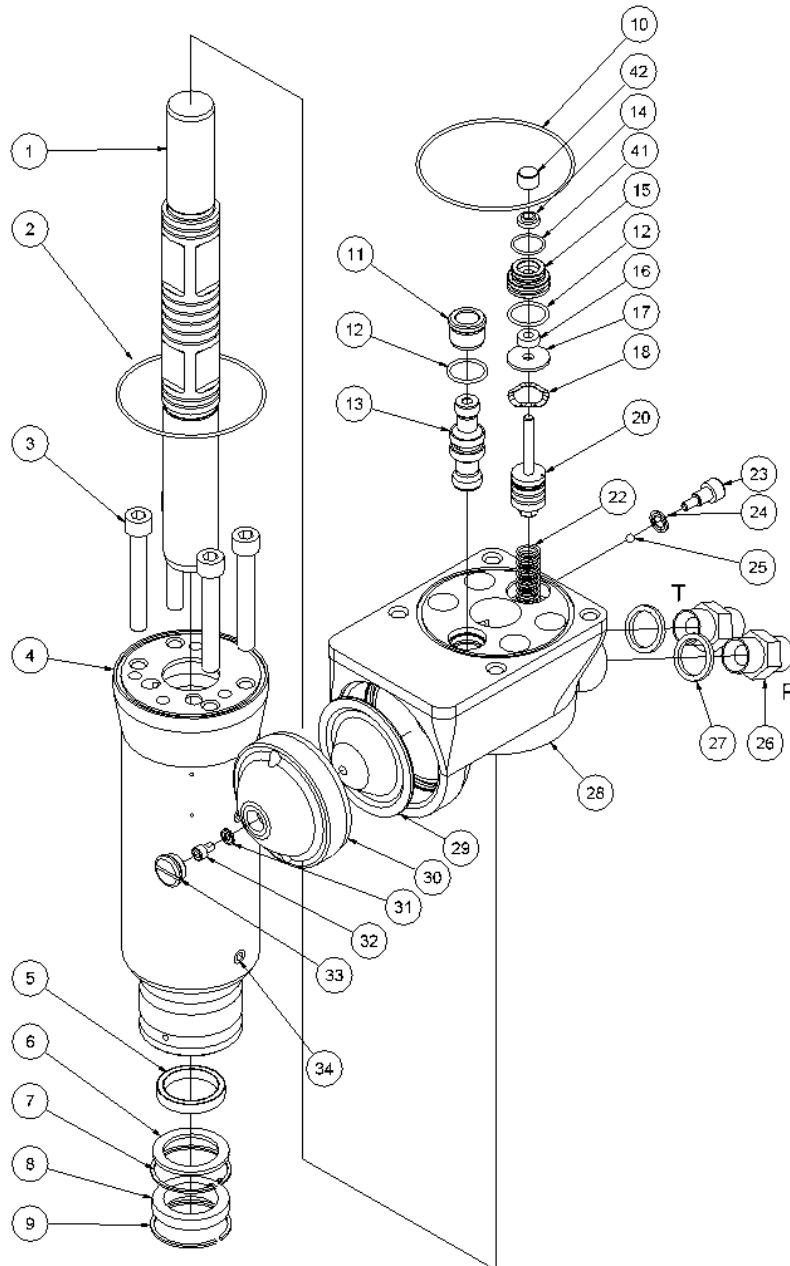

HPD Post Driver spare parts list

Serial No. 10467-13109

Fig. 2

Pos.	Part No.	Description	Pcs.
1	8212588	Handle plate left	1
2	8212557	Top plate	1
3	8212566	Handle plate right	1
4	7631395	Screw M8x14 <i>Loctite 243</i>	2
5	7611634	Screw M8x20	1
6	7612558	Screw M10x35 <i>Loctite 243 - 80 Nm</i>	4
7	8212559	Trigger bracket	1
8	8212561	Distance bushing	1
9	8212560	Trigger plate	1
10	7621171	Washer M8	1
11	7621010	Lock nut M8	1

HPD Post Driver spare parts list

Serial No. 10467-13109

Fig. 3

Pos.	Part No.	Description	Pcs.
-	4141358	1/2" tailhose-set 0.3 m	1
-	7401141	Q.R. coupling 1/2" BSP male	1
-	7401142	Q.R. coupling 1/2" BSP female	1
1	8212123	Striking piston	1
2	7511247	O-ring 82x2	1
3	7611244	Screw M10x70 <i>Tighten crosswise 20-40-80 Nm</i>	4
4	9012130	Cylinder	1
5	7511232	Seal $\phi 32/\phi 40 \times 6$	1
6	8211223	Supporting washer $\phi 32.7 \times 45 \times 2.5$	1
7	7611229	Retaining ring	1
8	7511234	Rod wiper	1
9	7611230	Spring ring	1
10	7511246	O-ring 88x2	1
11	8211228	Sleeve	1
12	7511248	O-ring 20x2	2
13	8211200	Spool HH23/HH25 30 l.p.m.	1
14	7521013	Seal	1
15	8211226	Seal housing	1
16	7521014	Seal	1
17	8211251	Washer	1
18	7611252	Crinkled spring washer 23.8x17.3x0.3	1
20	9011750	Trigger piston complete	1
22	8611249	Compression spring 1.25x12.5x62.5	1
23	8611255	Screw M8 f/lock nut	1
24	7511254	Seal ring M8	1
25	7611253	Ball $\phi 5$ mm	1
26	7421063	Fitting 1/2"x1/2" BSP <i>Only for tail-hoses with female thread</i>	2
27	7521072	Seal ring 1/2"	2
28	8212121	Valve housing	1
29	7711091	Diaphragm	1
30	8211216	Accumulator cover	1
31	7511268	Seal ring M5	1
32	8611269	Screw M5 f/accumulator <i>Loctite 243</i>	1
33	8211256	Plug	1
34	7621037	Pipe plug 1/8" <i>Loctite 542</i>	4
41	7511300	O-ring 17x1.5	1
42	8211227	Distance piece	1
-	9011379	Seal kit	1