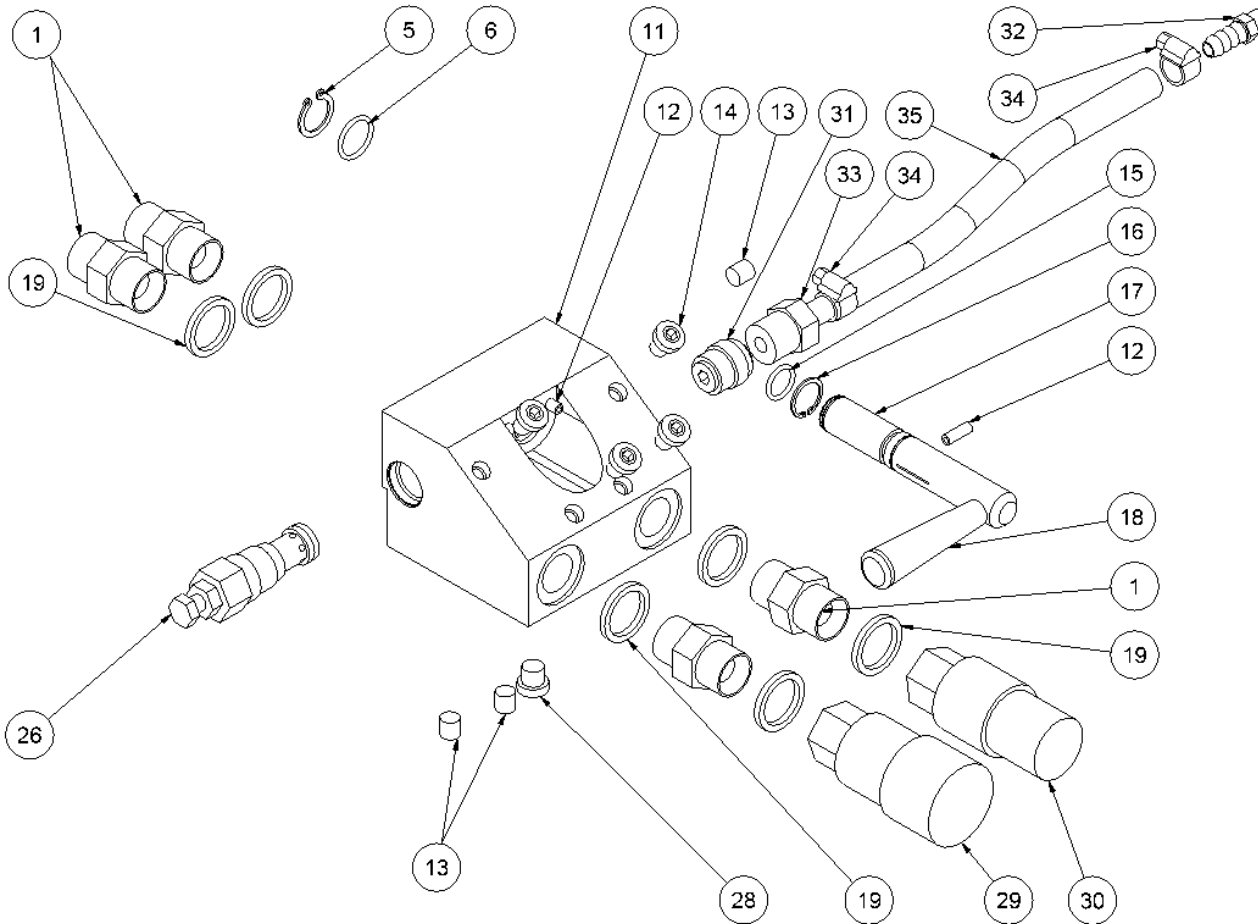

## Serial number 1347-13884

Fig. 3

| Pos. | Part No. | Description   | Pcs. |
|------|----------|---|------|
| 1    | 7421063  | Fitting 1/2"x1/2" BSP   | 4    |
| 5    | 7621606  | Retaining ring A17  | 1    |
| 6    | 7521609  | O-ring 17x2 mm  | 1    |
| 11   | 8221761  | Valve block<br><i>Up to serial No. 5338</i>                   | 1    |
| 11   | 8221731  | Valve block<br><i>From serial No. 5339</i>                    | 1    |
| 12   | 7621050  | Roll pin ø5x14  | 3    |
| 13   | 7621037  | Pipe plug 1/8"<br><i>Loctite 542</i>                          | 3    |
| 14   | 7621044  | Screw M8x16   | 4    |
| 15   | 7521608  | O-ring 13x2 mm  | 1    |
| 16   | 7621607  | Retaining ring AV17   | 1    |
| 17   | 8221605  | Spool   | 1    |
| 18   | 7721094  | Lever ON/OFF<br><i>Loctite 243</i>                            | 1    |
| 19   | 7521072  | Seal ring 1/2"  | 6    |
| 26   | 7421056  | Pressure relief valve<br><i>30 Nm - up to serial No. 5338</i> | 1    |
| 26   | 7421587  | Pressure relief valve<br><i>40 Nm - from serial No. 5339</i>  | 1    |
| 28   | 7621323  | Threaded plug 1/8" w/seal                                     | 1    |
| 29   | 7401142  | Q.R. coupling 1/2" BSP female                                 | 1    |
| 30   | 7401141  | Q.R. coupling 1/2" BSP male                                   | 1    |
| 31   | 7421733  | Check valve   | 1    |
| 32   | 7421734  | Hose fitting 3/8"x1/8"<br><i>Loctite 542</i>                  | 1    |
| 33   | 7421735  | Hose fitting 3/8"x1/2"<br><i>Loctite 542</i>                  | 1    |
| 34   | 7421740  | Hose clip 3/8"  | 2    |
| 35   | 9021768  | Hose 3/8"   | 1    |
| -    | 2121660  | Valve block complete  | 1    |