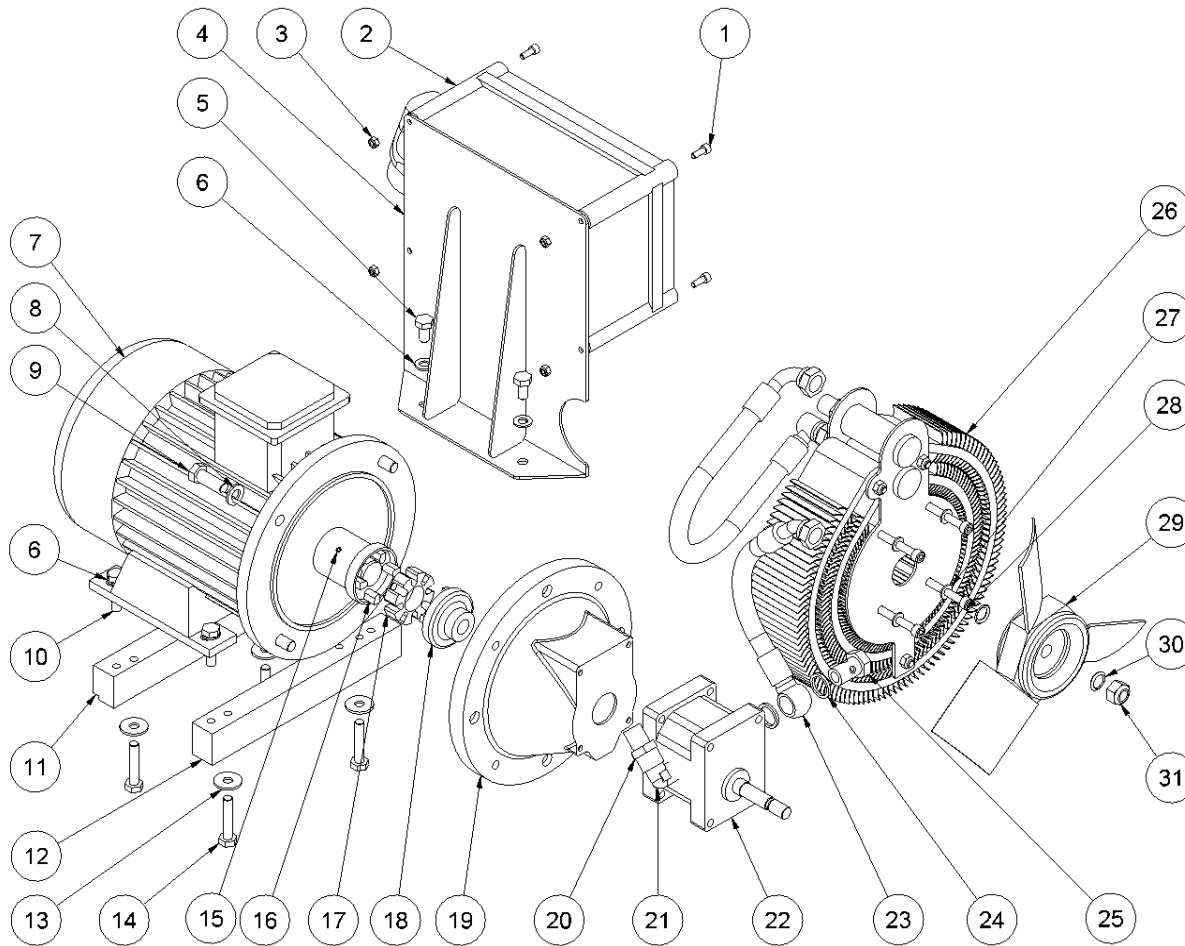

HPP09E spare parts list

Serial number 1347-13884

Fig. 2

Pos.	Part No.	Description	Pcs.
1	7621332	Screw M6x16	4
2	7321342	Electrical box 5.5 kW 16 Amp	1
3	7621029	Nut M6	4
4	8221338	Supporting plate for electric box	1
5	7621334	Screw M10x20	2
6	7621172	Washer M10	6
7	7321319	Electro motor 5.5 kW	1
8	7621331	Washer M12	4
9	7621330	Screw M12x35 <i>Loctite 243</i>	4
10	7621173	Screw M10x40	4
11	8221340	Aluminium supporting leg rear	1
12	8221339	Aluminium supporting leg front	1
13	7621034	Washer M10	4
14	7621335	Screw M10x50	4
15	7621032	Set screw M6x8 <i>Loctite 243 - 5 Nm</i>	1
16	7421326	Coupling engine part	1
17	7421083	Rubber coupling	1
18	7421067	Coupling pump	1
19	7421322	Coupling housing	1
20	7421080	Hose fitting 3/4"x1/2"	1
21	7421060	Angle nipple 1/2"	1
22	7421179	Pump 7.5 ccm	1
-	9021667	Seal kit for hydraulic pump	1
23	8721329	Hose 1/2"	1
24	7521072	Seal ring 1/2"	2
25	7421062	Banjo bolt 1/2" <i>80 Nm</i>	1
26	2121103	Cooler complete <i>See fig. 6</i>	1
27	7621171	Washer M8	4
28	7621043	Screw M8x110 <i>Loctite 243 - 15 Nm</i>	4
29	8321130	Fan ø280-3	1
30	7621117	Spring washer M14	2
31	7621111	Nut M14x1.5 <i>40 Nm</i>	1