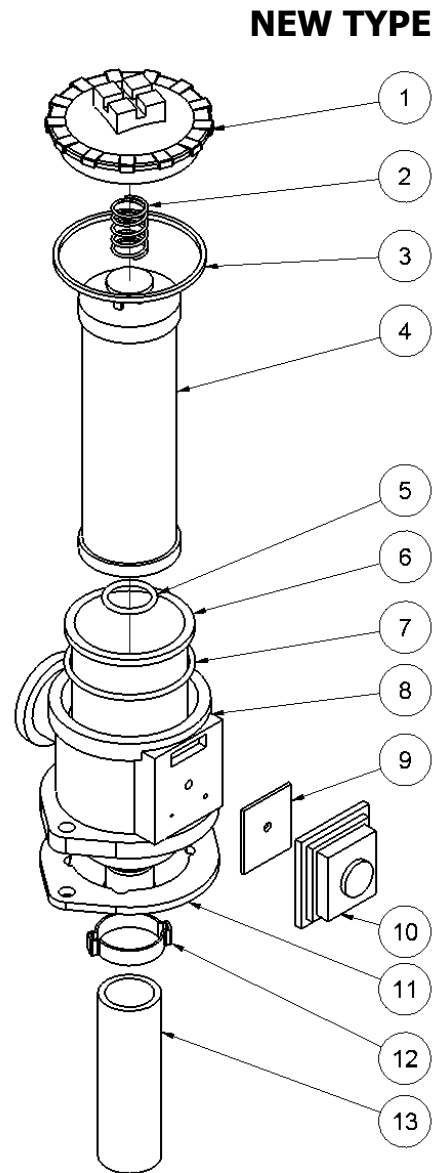

HPP09E spare parts list

Serial number 1347-13884

Fig. 5