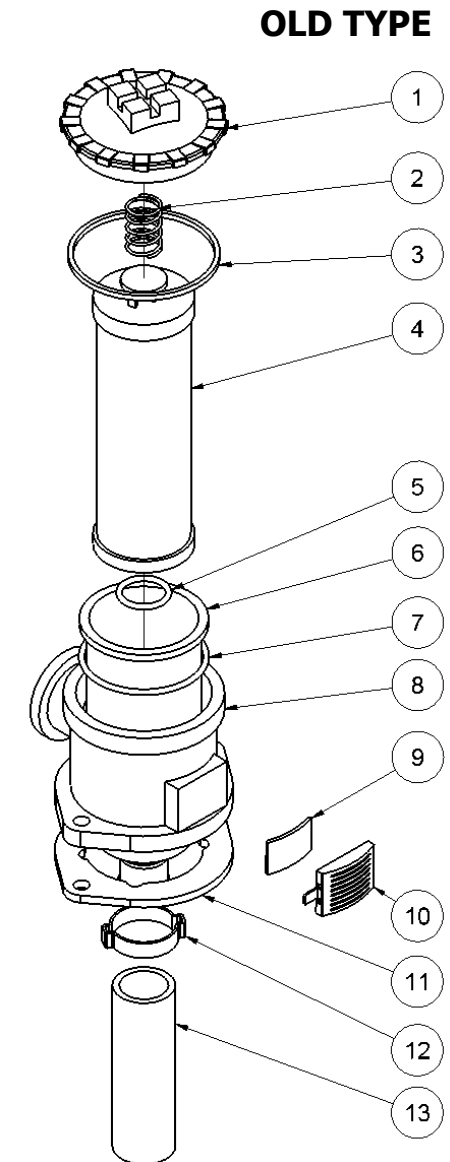

Pos.	Part No.	Description	Pcs.
1	9421189	Filter cover	1
2	9421193	Filter spring	1
3	9421502	Seal f/filter cover <i>Also included in 9421188</i>	1
4	9421190	Filter element	1
5	-	O-ring ø3x22 <i>Included in 9421188</i>	1
6	-	Filter cup	1
7	-	O-ring ø3x60 <i>Included in 9421188</i>	1
8	-	Filter housing	1
9	9421191	Ventilation filter <i>Old type</i>	1
9	9422041	Ventilation filter <i>New type</i>	1
10	9421192	Cover f/ventilation filter <i>Old type</i>	1
10	9422042	Cover f/ventilation filter <i>New type</i>	1
11	-	Seal <i>Included in 9421188</i>	1
12	7621789	Hose clamp	1
13	9022043	Filter hose	1
-	9421188	Seal kit filter <i>Pos. 3, 5, 7 and 11</i>	1
-	8421092	Filter complete <i>Pos. 1-13</i>	1