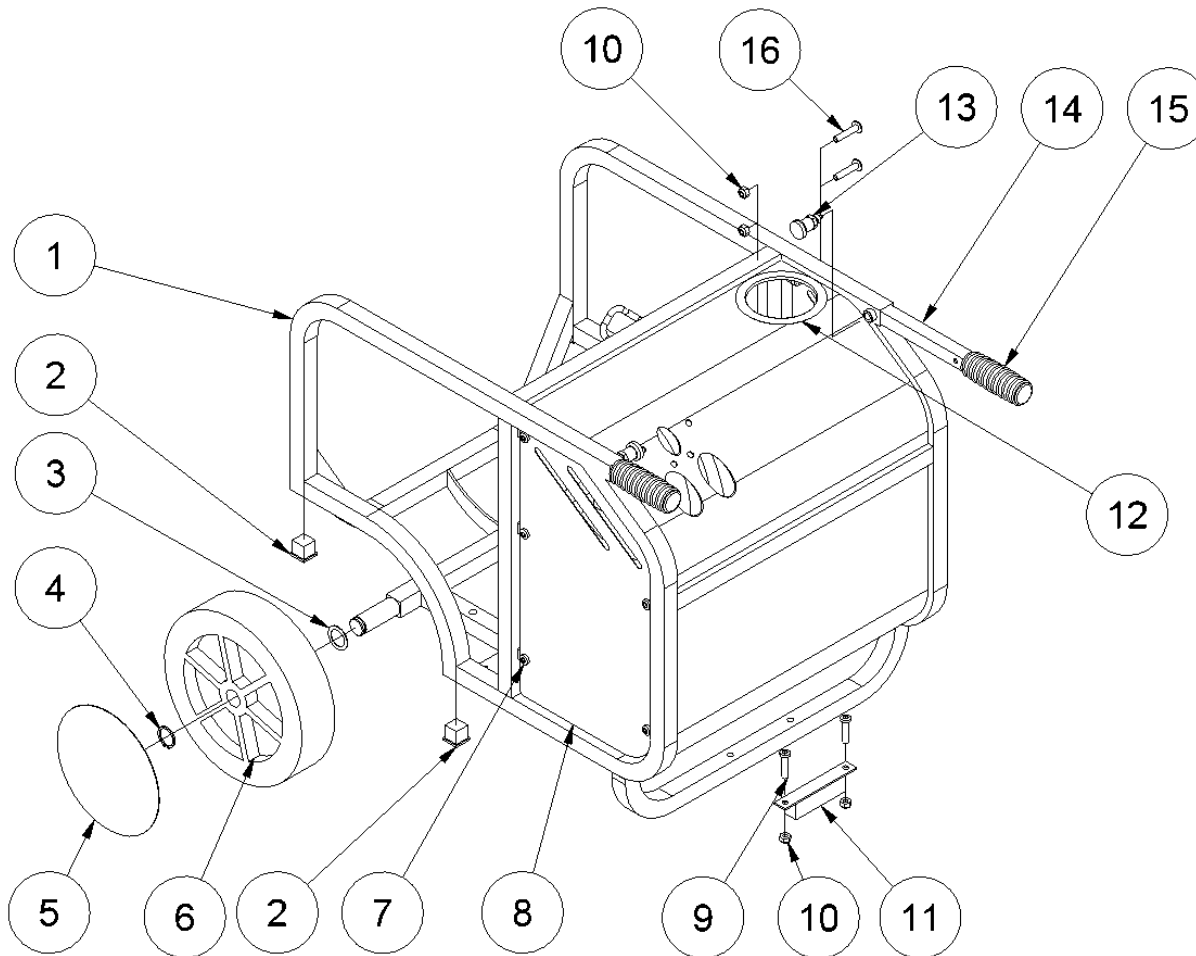

## Serial number 1347-13884

Fig. 1

| Pos. | Part No. | Description                                     | Pcs. |
|------|----------|---|------|
| 1    | 8221001  | Chassis complete HPP09/09E                      | 1    |
| 2    | 7721125  | Tube plug 25x25                                 | 4    |
| 3    | 7621100  | Shim ring 25/35/1 mm                            | 2    |
| 4    | 7621098  | Retaining ring 25x2                             | 2    |
| 5    | 7721140  | Wheel cover                                     | 2    |
| 6    | 7721138  | Wheel   | 2    |
| 7    | 7621042  | Screw M8x10                                     | 10   |
| 8    | 8221020  | Side cover set HPP09/09E                        | 1    |
| 9    | 7621046  | Screw M8x35                                     | 2    |
| 10   | 7621010  | Lock nut M8                                     | 4    |
| 11   | 8721095  | Rubber foot                                     | 1    |
| 12   | 9021563  | Rubber band                                     | 1    |
| 13   | 7721197  | Bolt<br><i>Loctite 243</i>                      | 2    |
| 14   | 9022429  | Pull-out handle w/rubber grip                   | 2    |
| 15   | -        | Rubber grip (incl. In 9022429)                  | -    |
| 16   | 7621795  | Screw M8x40<br><i>Only from serial No. 1545</i> | 2    |