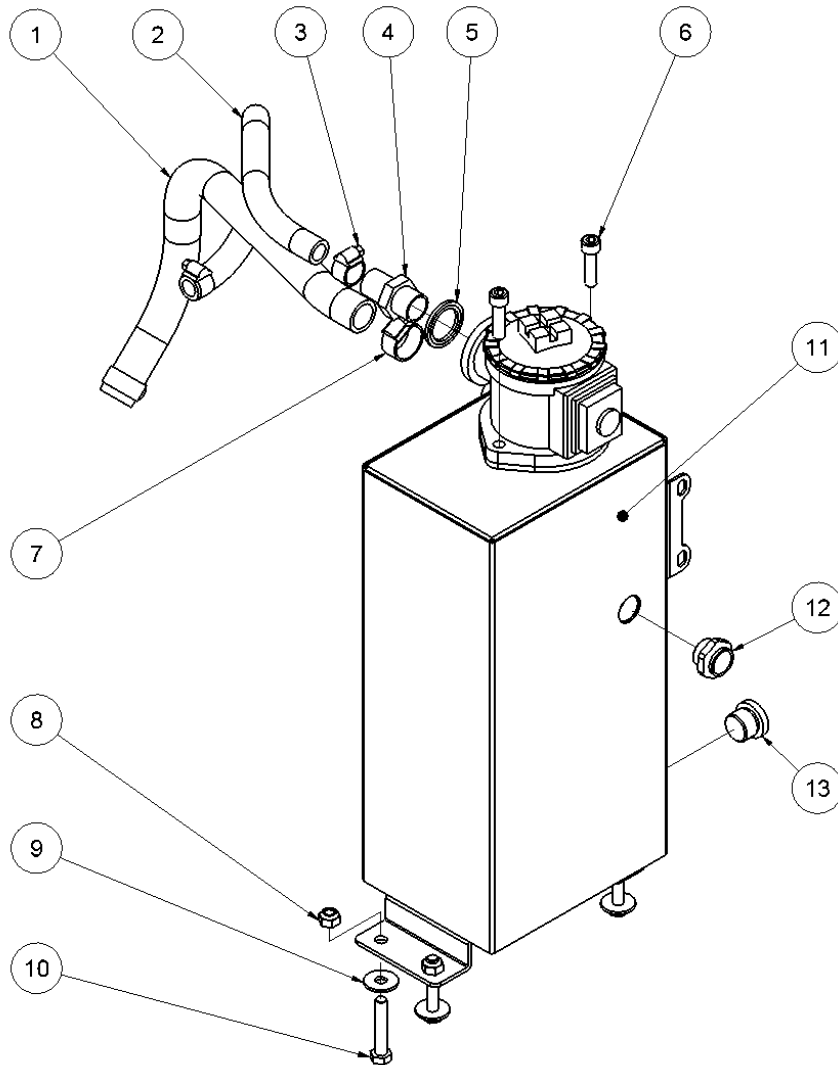

HPP09E spare parts list

Serial number 1347-13884

Fig. 4

Pos.	Part No.	Description	Pcs.
1	8721327	3/4" hose	1
2	8721070	1/2" hose	1
3	7421081	Hose clip 1/2"	2
4	7421079	Hose fitting 1/2"x3/4"	1
5	7521118	Seal ring 3/4"	1
6	7621045	Screw M8x30 <i>Loctite 243</i>	2
7	7421082	Hose clip 3/4"	2
8	7621010	Lock nut M8	4
9	7621035	Washer M8	4
10	7621049	Screw M8x45	4
11	8221153	Hydraulic tank	1
12	7721099	Sight glass 1/2" w/seal	1
13	7621075	Threaded plug 1/2" w/seal	1