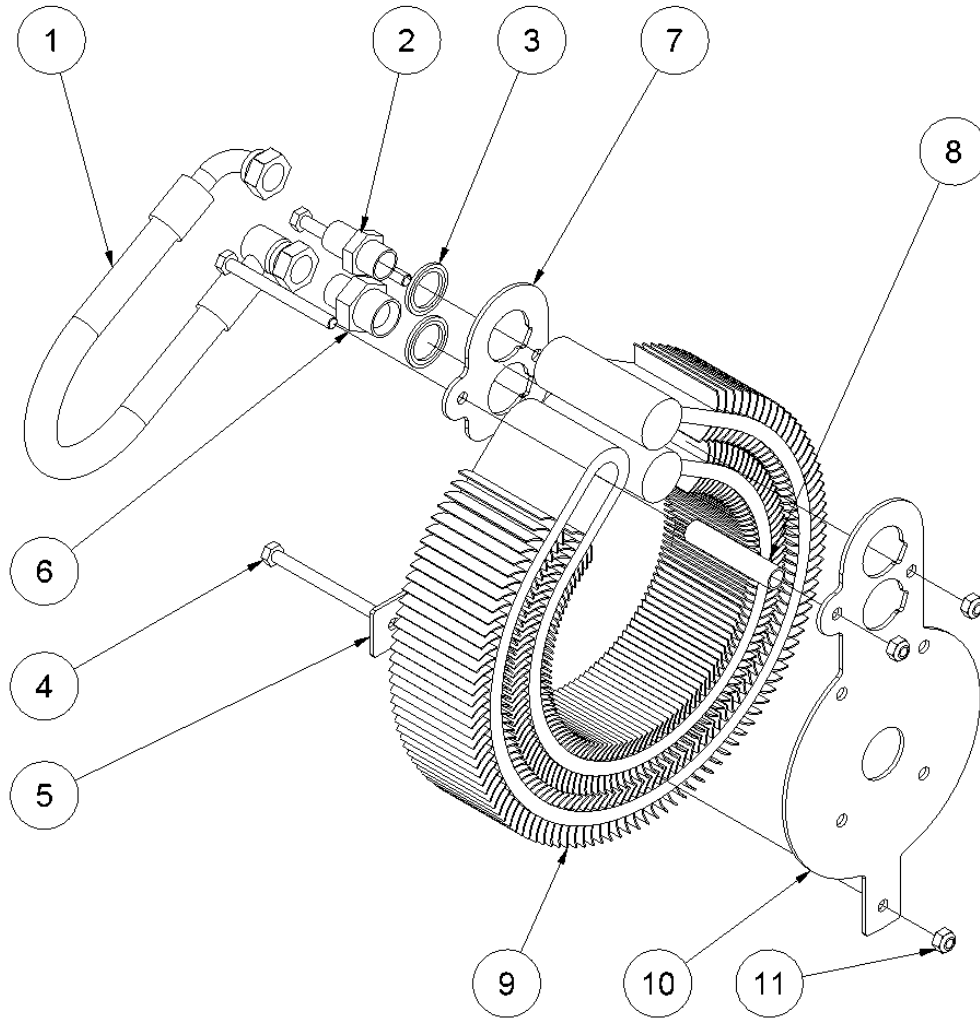

HPP09E spare parts list

Serial number 1347-13884

Fig. 6

Pos.	Part No.	Description	Pcs.
1	8721665	Cooler pressure hose	1
2	7421079	Hose fitting 1/2"x3/4"	1
3	7521118	Seal ring 3/4"	2
4	7621047	Screw M8x90	3
5	8221121	Plate	1
6	7421582	Fitting 1/2"x3/4"	1
7	8221116	Plate	1
8	8221086	Distance pipe $\varnothing$12x1.5	1
9	8321093	Cooler $\varnothing$280-12	1
10	8221112	Bracket for cooler	1
11	7621010	Lock nut M8	3
-	2121103	Cooler complete <i>Pos. 4-5, 7-11</i>	1