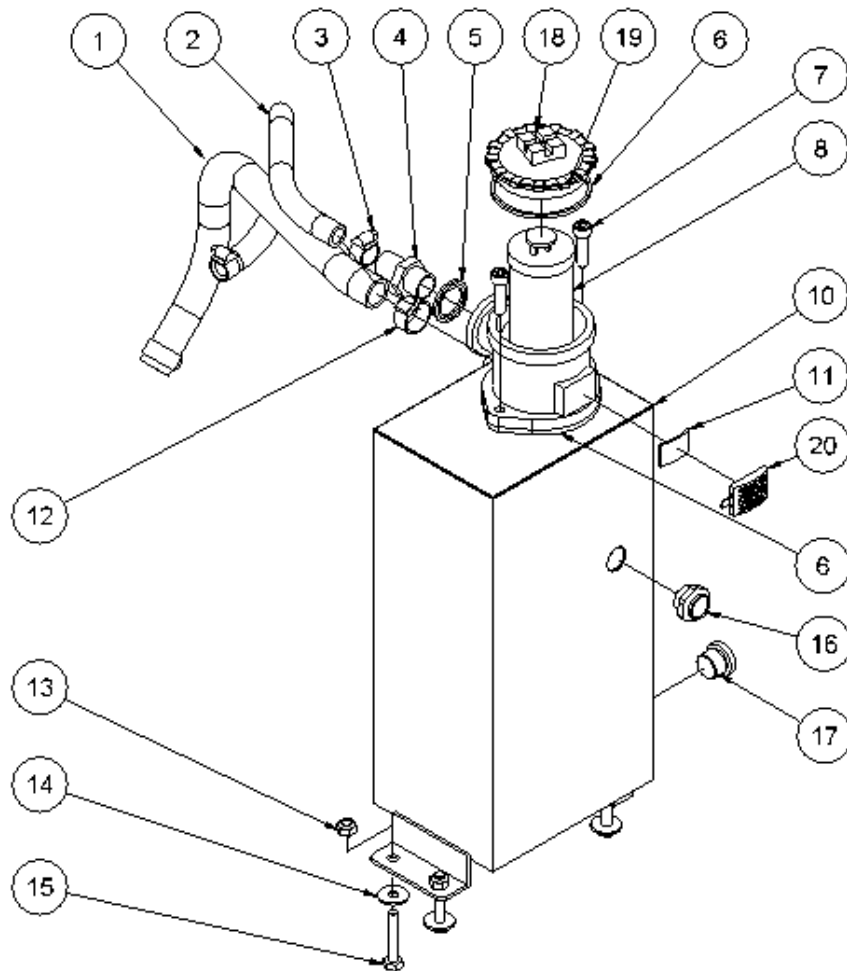

HPP09E Powerpack Spare Parts List

From Serial No. 1137-1346

Fig. 3

Pos.	Part No.	Description
1	7421063	Fitting 1/2"x1/2" BSP
2	7421078	Hose fitting 1/2"x1/2"
3	7521072	Seal ring 1/2"
4	8221033	Valve block
5	7421056	Pressure relief valve 50-220 bar
6	7621036	Socket plug R1/4x1/2 conical
7	7621096	Lock ring A15 stainless
8	7521134	O-ring 15x2 mm 90 nbr
9	7621037	Socket plug R1/8x3/8 conical
10	7621050	Roll pin ø5x14
13	7621323	Socket plug R 1/8" w/seal
14	7401142	Q.R. coupling 1/2" BSP female
15	8221085	Spool
16	7721094	Lever ON/OFF
17	7521135	O-ring 11x2 mm 90 nbr
18	7621097	Lock ring AV15
19	7401141	Q.R. coupling 1/2" BSP male
-	2121101	Valve block complete

HPP09E Powerpack Spare Parts List

From Serial No. 1137-1346

Fig. 4

Pos.	Part No.	Description
1	8721327	3/4" hose 370 mm
2	8721070	1/2" hose 455 mm
3	7421081	Hose clip 1/2"
4	7421079	Hose fitting 1/2"x3/4"
5	7521118	Seal ring 3/4"
6	9421188	Seal kit return filter
7	7621045	Screw M8x30
8	9421190	Filter cartridge
10	8221153	Hydraulic tank
11	9421191	Ventilation filter
12	7421082	Hose clip 3/4"
13	7621010	Nut M8
14	7621035	Washer M8
15	7621049	Screw M8x45
16	7721099	Sight glass 1/2" w/seal
17	7621075	Socket plug R 1/2" w/seal
18	9421189	Filter cover
19	9421193	Filter spring
20	9421192	Cover f/ventilation filter
-	8421092	Filter complete <i>Pos. 6, 8, 10, 11, 18, 19, 20</i>