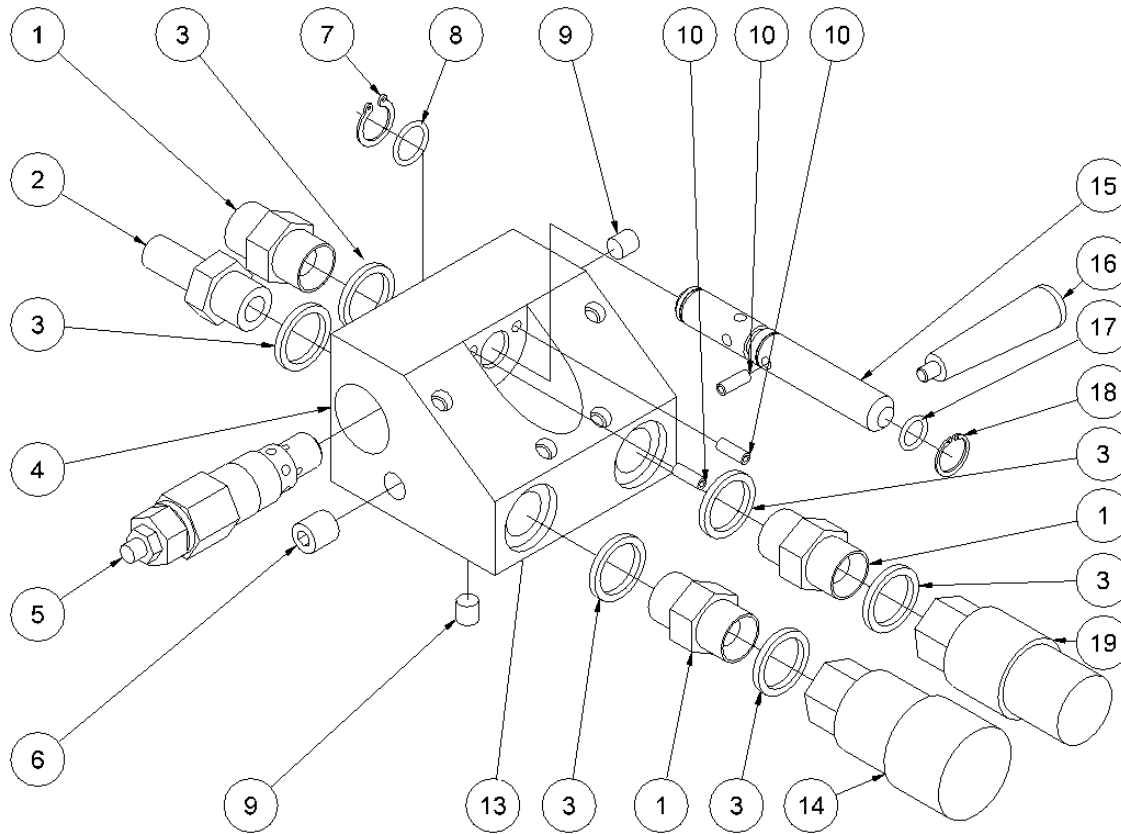

HPP09E Powerpack Spare Parts List

From Serial No. 1137-1346

Fig. 2

Pos.	Part No.	Description	Pcs.
1	7621332	Screw M6x15	4
2	7321342	Control box 5.5 kW 16 Amp	1
3	7621029	Nut M6	4
4	8221338	Supporting plate for electric box	1
5	7621334	Screw M10x20	2
6	7621172	Washer M10	6
7	7321319	Electro motor 5.5 kW	1
8	7621331	Washer M12	4
9	7621330	Screw M12x40	4
10	7621173	Screw M10x40	4
11	8221340	Aluminium supporting leg rear	1
12	8221339	Aluminium supporting leg front	1
13	7621034	Washer M10	4
14	7621335	Screw M10x50	4
15	7621032	Set screw M6x8	1
16	7421326	Coupling engine part	1
17	7421083	Rubber coupling	1
18	7421067	Coupling pump	1
19	7421322	Coupling housing	1
20	7421080	Hose fitting 3/4"x1/2"	1
21	7421060	Angle nipple	1
22	7421179	Pump 7.5 ccm	1
23	8721329	1/2" hose 295 mm	1
24	7521072	Seal ring 1/2"	2
25	7421062	Banjo bolt 1/2"	1
26	2121103	Cooler complete <i>See fig. 5</i>	1
27	7621171	Washer M8	4
28	7621043	Screw M8x110	4
29	8321130	Fan ø280	1
30	7621117	Spring washer M14	2
31	7621111	Nut M14x1.5	1

HPP09E Powerpack Spare Parts List

From Serial No. 1137-1346

Fig. 3

Pos.	Part No.	Description
1	7421063	Fitting 1/2"x1/2" BSP
2	7421078	Hose fitting 1/2"x1/2"
3	7521072	Seal ring 1/2"
4	8221033	Valve block
5	7421056	Pressure relief valve 50-220 bar
6	7621036	Socket plug R1/4x1/2 conical
7	7621096	Lock ring A15 stainless
8	7521134	O-ring 15x2 mm 90 nbr
9	7621037	Socket plug R1/8x3/8 conical
10	7621050	Roll pin ø5x14
13	7621323	Socket plug R 1/8" w/seal
14	7401142	Q.R. coupling 1/2" BSP female
15	8221085	Spool
16	7721094	Lever ON/OFF
17	7521135	O-ring 11x2 mm 90 nbr
18	7621097	Lock ring AV15
19	7401141	Q.R. coupling 1/2" BSP male
-	2121101	Valve block complete