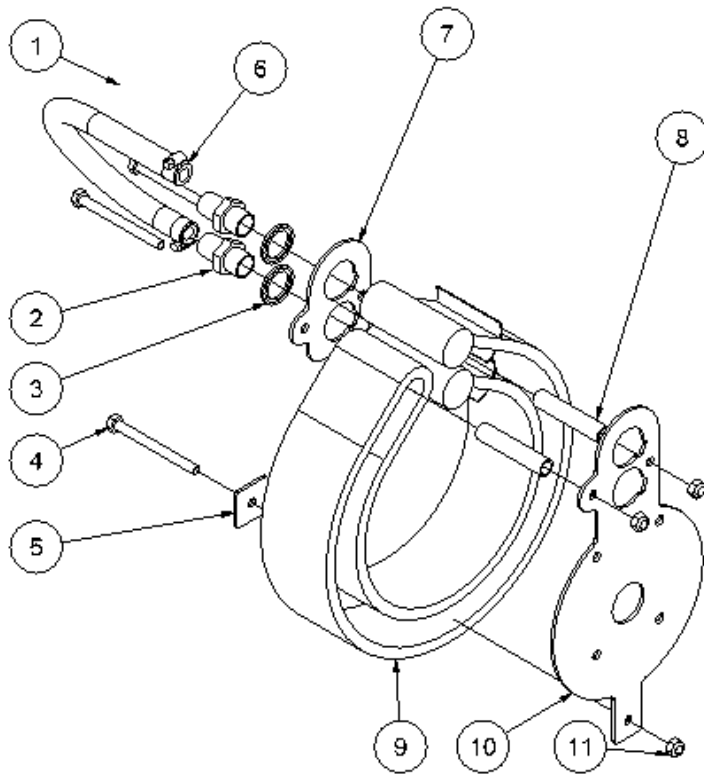

HPP09E Powerpack Spare Parts List

From Serial No. 1137-1346

Fig. 3

Pos.	Part No.	Description
1	7421063	Fitting 1/2"x1/2" BSP
2	7421078	Hose fitting 1/2"x1/2"
3	7521072	Seal ring 1/2"
4	8221033	Valve block
5	7421056	Pressure relief valve 50-220 bar
6	7621036	Socket plug R1/4x1/2 conical
7	7621096	Lock ring A15 stainless
8	7521134	O-ring 15x2 mm 90 nbr
9	7621037	Socket plug R1/8x3/8 conical
10	7621050	Roll pin ø5x14
13	7621323	Socket plug R 1/8" w/seal
14	7401142	Q.R. coupling 1/2" BSP female
15	8221085	Spool
16	7721094	Lever ON/OFF
17	7521135	O-ring 11x2 mm 90 nbr
18	7621097	Lock ring AV15
19	7401141	Q.R. coupling 1/2" BSP male
-	2121101	Valve block complete

HPP09E Powerpack Spare Parts List

From Serial No. 1137-1346

Fig. 4

Pos.	Part No.	Description
1	8721327	3/4" hose 370 mm
2	8721070	1/2" hose 455 mm
3	7421081	Hose clip 1/2"
4	7421079	Hose fitting 1/2"x3/4"
5	7521118	Seal ring 3/4"
6	9421188	Seal kit return filter
7	7621045	Screw M8x30
8	9421190	Filter cartridge
10	8221153	Hydraulic tank
11	9421191	Ventilation filter
12	7421082	Hose clip 3/4"
13	7621010	Nut M8
14	7621035	Washer M8
15	7621049	Screw M8x45
16	7721099	Sight glass 1/2" w/seal
17	7621075	Socket plug R 1/2" w/seal
18	9421189	Filter cover
19	9421193	Filter spring
20	9421192	Cover f/ventilation filter
-	8421092	Filter complete <i>Pos. 6, 8, 10, 11, 18, 19, 20</i>

HPP09E Powerpack Spare Parts List

From Serial No. 1137-1346

Fig. 5

Pos.	Part No.	Description	Pcs.
1	8721328	1/2" hose 265 mm	1
2	7421079	Hose fitting 1/2"x3/4"	2
3	7521118	Seal ring 3/4"	2
4	7621047	Screw M8x90	3
5	8221121	Plate	1
6	7421081	Hose clip 1/2"	2
7	8221116	Plate	1
8	8221086	Distance pipe $\varnothing 12 \times 1.5$	2
9	8321093	Cooler $\varnothing 280$	1
10	8221112	Bracket for cooler	1
11	7621010	Nut M8	3
-	2121103	Cooler complete <i>Pos. 3-5, 7-11</i>	1