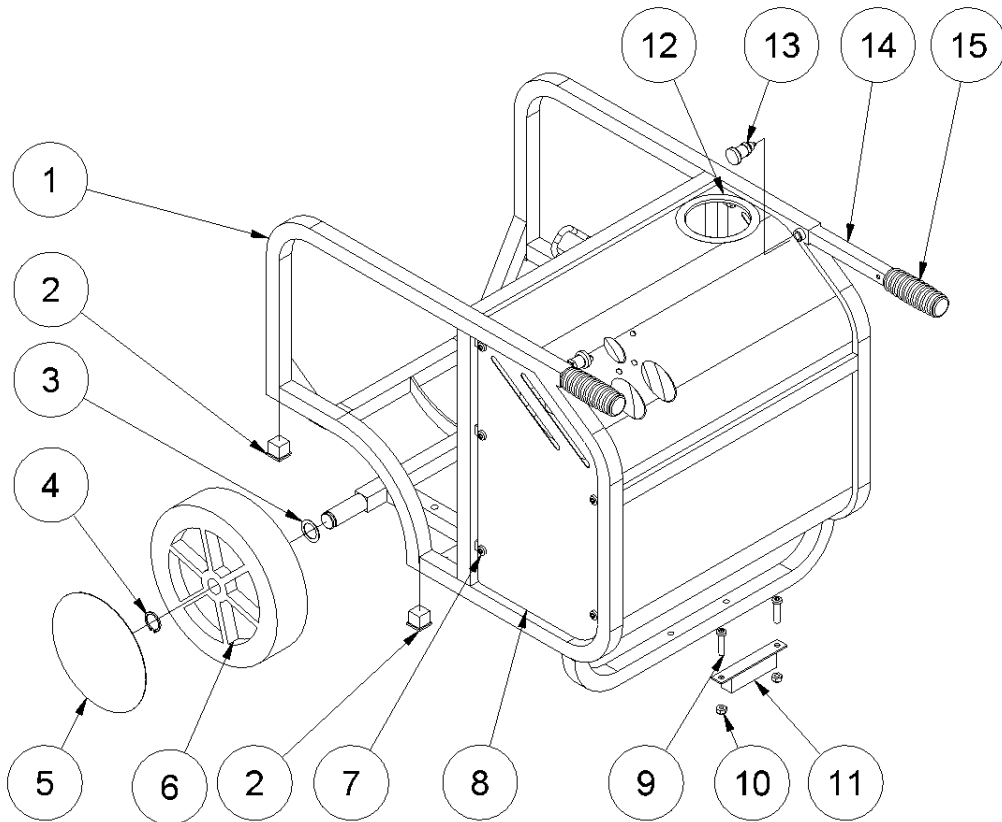

HPP09E Powerpack Spare Parts List

From Serial No. 1137-1346

Fig. 1

Pos.	Part No.	Description	Pcs.
1	8221001	Chassis complete HPP09/09E	1
2	7721125	Socket plug	4
3	7621100	Washer 25/35/1 mm	2
4	7621098	Lock ring AS25x2	2
5	7721140	Wheel cover	2
6	7721138	Wheel HPP09	2
7	7621042	Screw M8x10	10
8	8221020	Side cover set HPP09	1
9	7621046	Screw M8x35	2
10	7621010	Nut M8	2
11	8721095	Rubber foot	1
12	9021563	Rubber band	1
13	7721197	Bolt	2
14	8221373	Pull-out handle HPP09/09E	2
15	7721199	Rubber handle	2

HPP09E Powerpack Spare Parts List

From Serial No. 1137-1346

Fig. 2

Pos.	Part No.	Description	Pcs.
1	7621332	Screw M6x15	4
2	7321342	Control box 5.5 kW 16 Amp	1
3	7621029	Nut M6	4
4	8221338	Supporting plate for electric box	1
5	7621334	Screw M10x20	2
6	7621172	Washer M10	6
7	7321319	Electro motor 5.5 kW	1
8	7621331	Washer M12	4
9	7621330	Screw M12x40	4
10	7621173	Screw M10x40	4
11	8221340	Aluminium supporting leg rear	1
12	8221339	Aluminium supporting leg front	1
13	7621034	Washer M10	4
14	7621335	Screw M10x50	4
15	7621032	Set screw M6x8	1
16	7421326	Coupling engine part	1
17	7421083	Rubber coupling	1
18	7421067	Coupling pump	1
19	7421322	Coupling housing	1
20	7421080	Hose fitting 3/4"x1/2"	1
21	7421060	Angle nipple	1
22	7421179	Pump 7.5 ccm	1
23	8721329	1/2" hose 295 mm	1
24	7521072	Seal ring 1/2"	2
25	7421062	Banjo bolt 1/2"	1
26	2121103	Cooler complete <i>See fig. 5</i>	1
27	7621171	Washer M8	4
28	7621043	Screw M8x110	4
29	8321130	Fan ø280	1
30	7621117	Spring washer M14	2
31	7621111	Nut M14x1.5	1