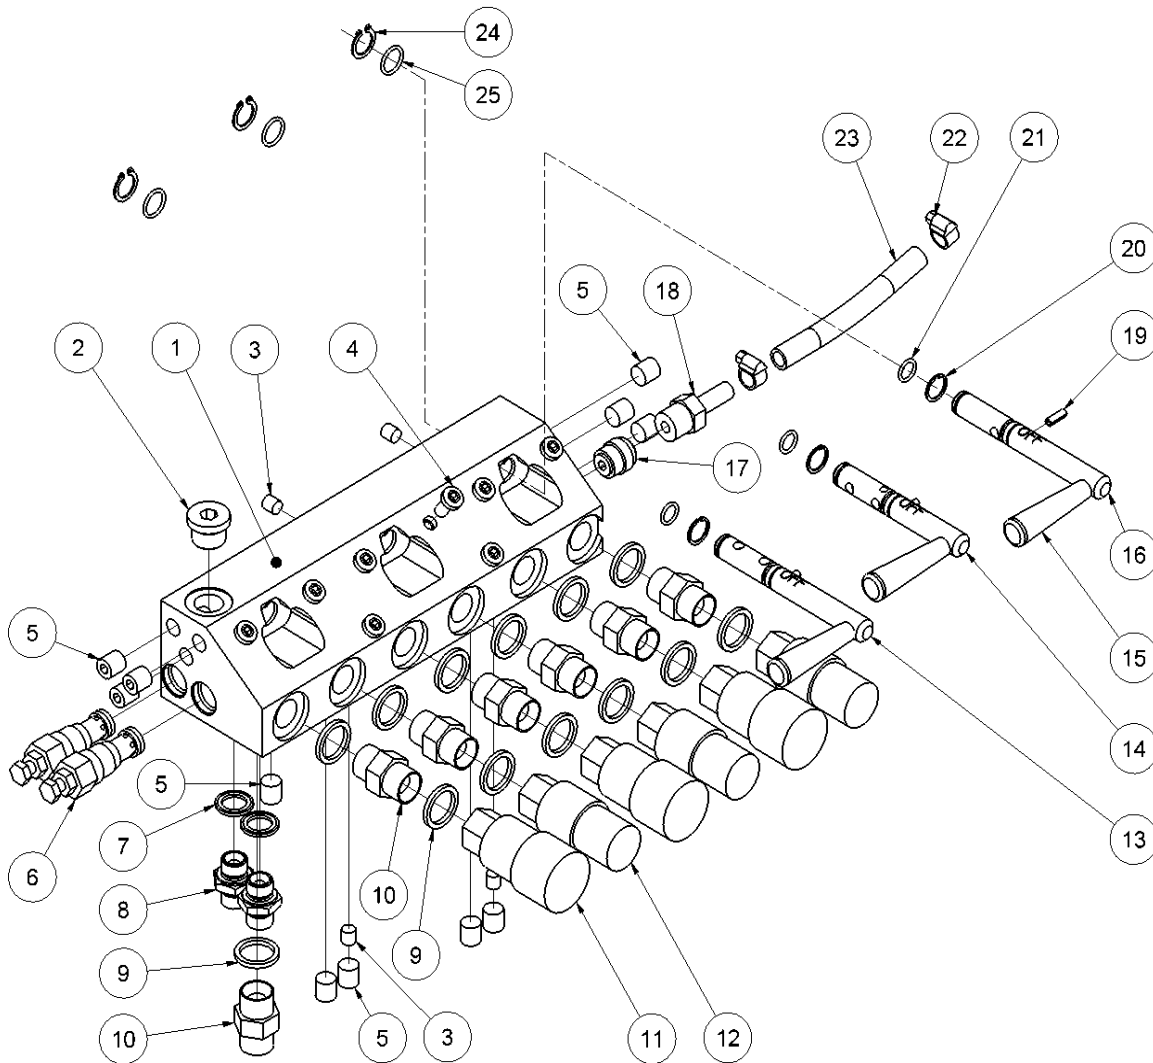

## From serial No. 2124-13727

Fig. 3

Pos.	Part No.	Description	Pcs.
1	8221932	Valve block	1
2	7621075	Threaded plug 1/2" w/seal	1
3	7621037	Pipe plug 1/8" <i>Loctite 542</i>	4
4	7621044	Screw M8x16	8
5	7622357	Pipe plug 1/4" <i>Loctite 542</i>	11
6	7421587	Pressure relief valve <i>40 Nm</i>	2
7	7521017	Seal ring 3/8"	2
8	7421771	Fitting 3/8"x3/8"	2
9	7521072	Seal ring 1/2"	13
10	7421063	Fitting 1/2"x1/2" BSP	7
11	7401142	Q.R. coupling 1/2" BSP female	3
12	7401141	Q.R. coupling 1/2" BSP male	3
13	8221933	Spool A	1
14	8221934	Spool B	1
15	7721094	Lever ON/OFF <i>Loctite 243</i>	3
16	8221935	Spool C	1
17	7421733	Check valve	1
18	7421735	Hose fitting 3/8"x1/2" <i>Loctite 542</i>	1
19	7621050	Roll pin $\varnothing 5 \times 14$	3
20	7621097	Retaining ring AV15	3
21	7521135	O-ring 11x2 mm	3
22	7421740	Hose clip 3/8"	2
23	9022052	Hose 3/8"	1
24	7621096	Retaining ring A15	3
25	7521134	O-ring 15x2 mm	3
-	2121971	Valve block complete MULTI FLEX	1