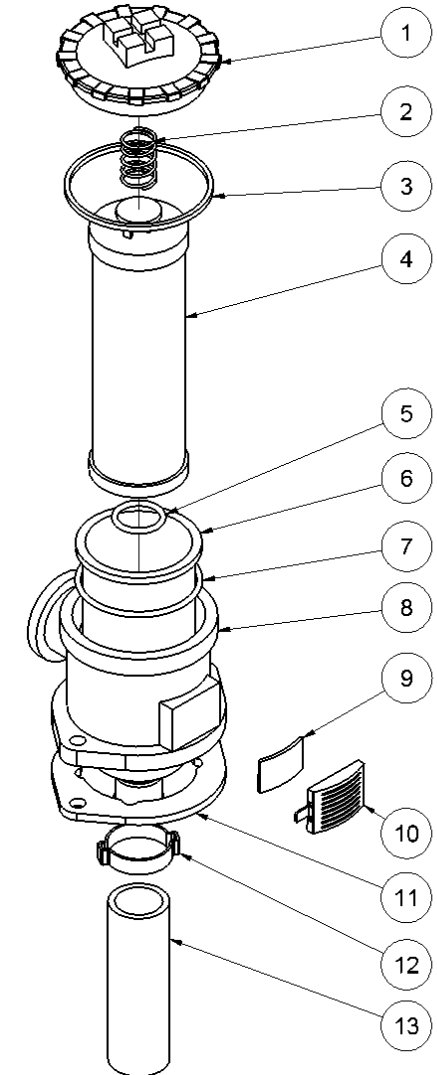

HPP18V MULTI FLEX spare parts list

From serial No. 2124-13727

NEW TYPE

Pos.	Part No.	Description	Pcs.
1	9421189	Filter cover	1
2	9421193	Filter spring	1
3	9421502	Seal f/filter cover <i>Also included in 9421188</i>	1
4	9421190	Filter element	1
5	-	O-ring $\varnothing 3 \times 22$ <i>Included in 9421188</i>	1
6	-	Filter cup	1
7	-	O-ring $\varnothing 3 \times 60$ <i>Included in 9421188</i>	1
8	-	Filter housing	1
9	9421191	Ventilation filter <i>Old type</i>	1
9	9422041	Ventilation filter <i>New type</i>	1
10	9421192	Cover f/ventilation filter <i>Old type</i>	1
10	9422042	Cover f/ventilation filter <i>New type</i>	1
11	-	Seal <i>Included in 9421188</i>	1
12	7621789	Hose clamp	1
13	9022043	Filter hose	1
-	9421188	Seal kit filter <i>Pos. 3, 5, 7 and 11</i>	1
-	8421092	Filter complete <i>Pos. 1-13</i>	1

OLD TYPE