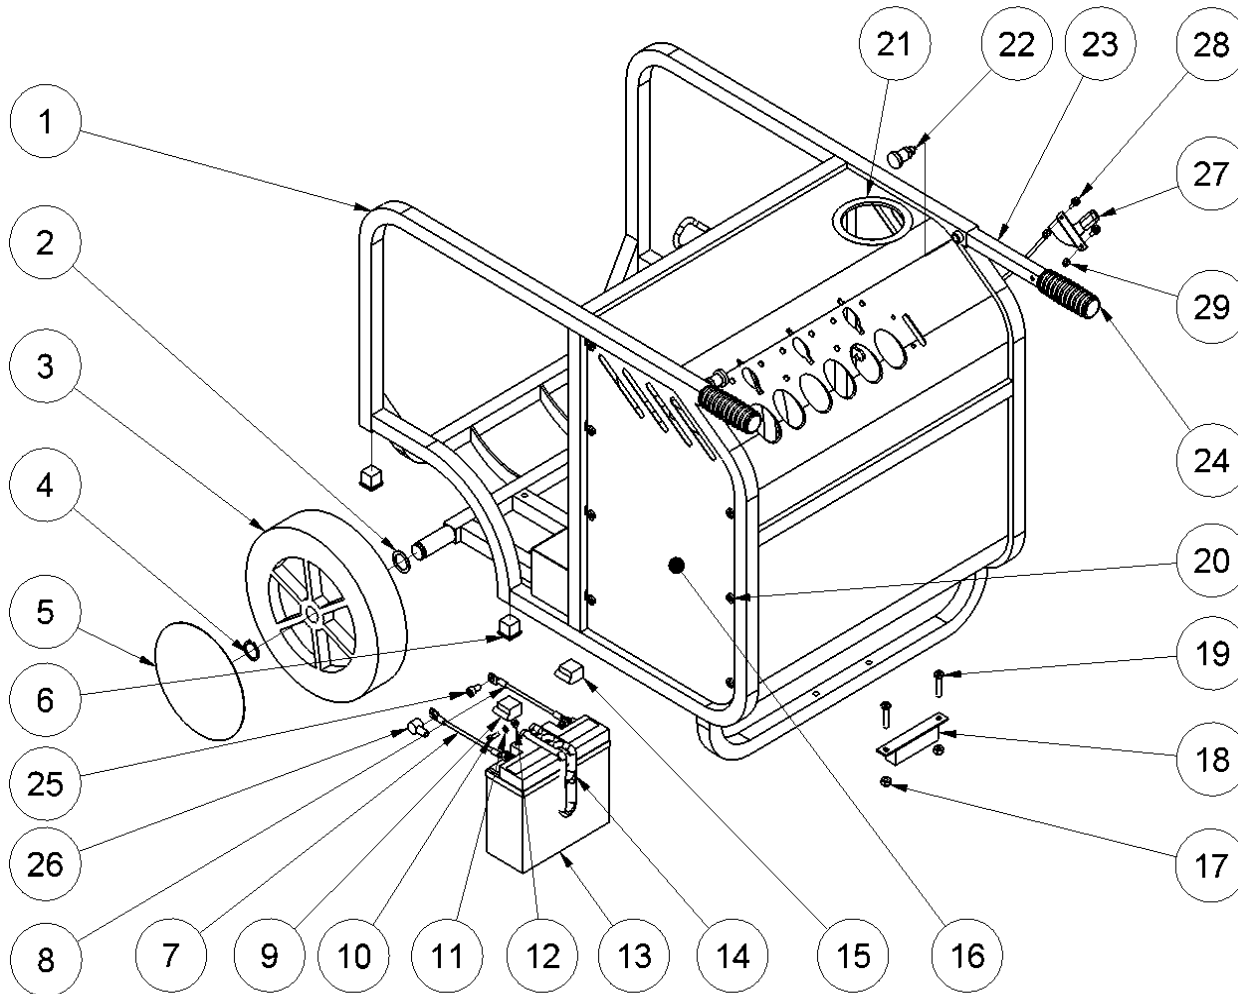

## From serial No. 2124-13727

Fig. 1

Pos.	Part No.	Description	Pcs.
1	8221945	Chassis complete MULTIFLEX	1
2	7621100	Shim ring 25/35/1 mm	2
3	7721139	Wheel HPP13/18	2
4	7621098	Retaining ring 25x2	2
5	7721140	Wheel cover	2
6	7721125	Tube plug 25x25	4
7	9021948	Cable red w/cable terminal	1
8	9021949	Cable black w/cable terminal	1
9	7721196	Cover (battery)	1
10	-	Screw (incl. in 7321194)	2
11	-	Washer (incl. in 7321194)	2
12	-	Nut (incl. in 7321194)	2
13	7321194	Battery 12V/17Amp	1
14	7721198	Rubber strap	1
15	7721195	Cover (battery)	1
16	8221187	Side cover set HPP18	1
17	7621010	Lock nut M8	2
18	8721095	Rubber foot	1
19	7621046	Screw M8x35	2
20	7621042	Screw M8x10	14
21	9021563	Rubber band	1
22	7721197	Bolt <i>Loctite 243</i>	2
23	9022430	Pull-out handle w/rubber grip	2
24	-	Rubber grip (incl. In 9022430)	-
25	7631395	Screw M8x14	1
26	7721950	Cover (battery)	1
27	9022055	Throttle control w/cable	1
28	9922053	Screw M5x18	2
29	9922054	Nut M5	2

## From serial No. 2124-13727

Fig. 3

Pos.	Part No.	Description	Pcs.
1	8221932	Valve block	1
2	7621075	Threaded plug 1/2" w/seal	1
3	7621037	Pipe plug 1/8" <i>Loctite 542</i>	4
4	7621044	Screw M8x16	8
5	7622357	Pipe plug 1/4" <i>Loctite 542</i>	11
6	7421587	Pressure relief valve <i>40 Nm</i>	2
7	7521017	Seal ring 3/8"	2
8	7421771	Fitting 3/8"x3/8"	2
9	7521072	Seal ring 1/2"	13
10	7421063	Fitting 1/2"x1/2" BSP	7
11	7401142	Q.R. coupling 1/2" BSP female	3
12	7401141	Q.R. coupling 1/2" BSP male	3
13	8221933	Spool A	1
14	8221934	Spool B	1
15	7721094	Lever ON/OFF <i>Loctite 243</i>	3
16	8221935	Spool C	1
17	7421733	Check valve	1
18	7421735	Hose fitting 3/8"x1/2" <i>Loctite 542</i>	1
19	7621050	Roll pin $\varnothing 5 \times 14$	3
20	7621097	Retaining ring AV15	3
21	7521135	O-ring 11x2 mm	3
22	7421740	Hose clip 3/8"	2
23	9022052	Hose 3/8"	1
24	7621096	Retaining ring A15	3
25	7521134	O-ring 15x2 mm	3
-	2121971	Valve block complete MULTI FLEX	1