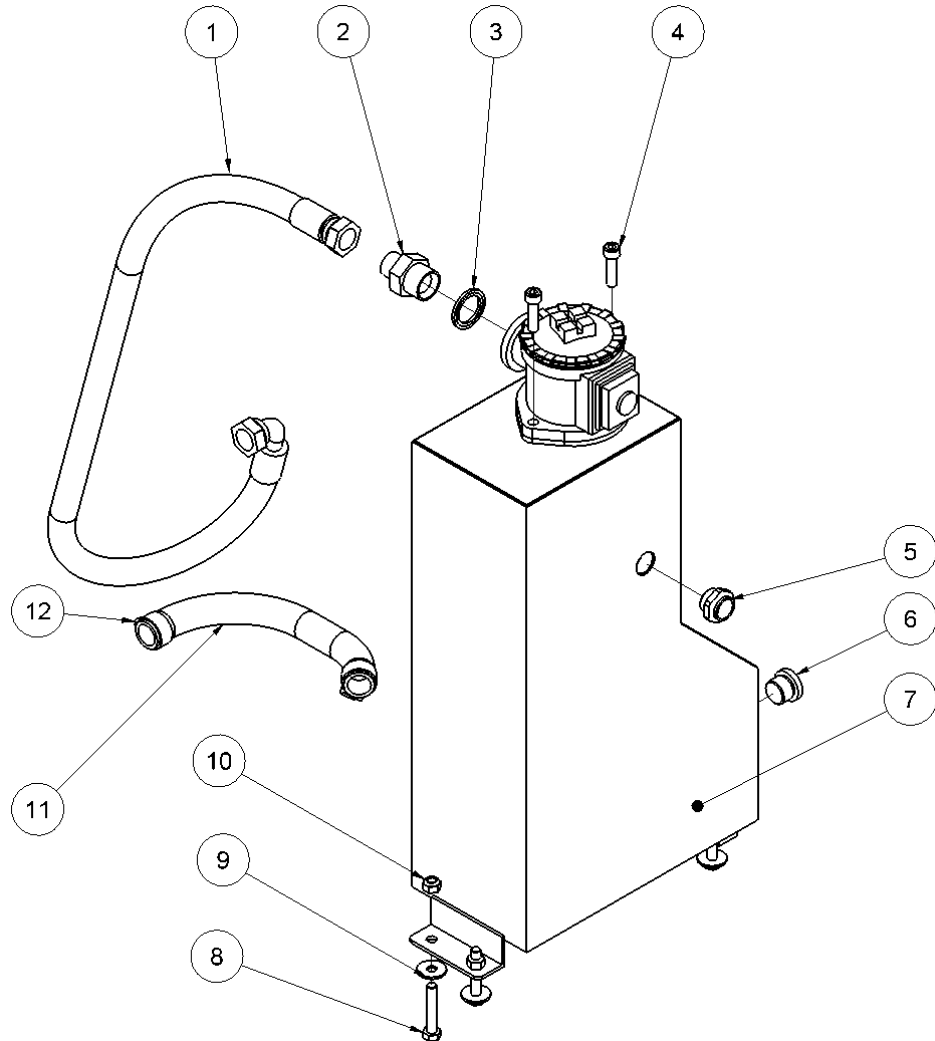

## From serial No. 2124-13727

Fig. 3

Pos.	Part No.	Description	Pcs.
1	8221932	Valve block	1
2	7621075	Threaded plug 1/2" w/seal	1
3	7621037	Pipe plug 1/8" <i>Loctite 542</i>	4
4	7621044	Screw M8x16	8
5	7622357	Pipe plug 1/4" <i>Loctite 542</i>	11
6	7421587	Pressure relief valve <i>40 Nm</i>	2
7	7521017	Seal ring 3/8"	2
8	7421771	Fitting 3/8"x3/8"	2
9	7521072	Seal ring 1/2"	13
10	7421063	Fitting 1/2"x1/2" BSP	7
11	7401142	Q.R. coupling 1/2" BSP female	3
12	7401141	Q.R. coupling 1/2" BSP male	3
13	8221933	Spool A	1
14	8221934	Spool B	1
15	7721094	Lever ON/OFF <i>Loctite 243</i>	3
16	8221935	Spool C	1
17	7421733	Check valve	1
18	7421735	Hose fitting 3/8"x1/2" <i>Loctite 542</i>	1
19	7621050	Roll pin $\varnothing 5 \times 14$	3
20	7621097	Retaining ring AV15	3
21	7521135	O-ring 11x2 mm	3
22	7421740	Hose clip 3/8"	2
23	9022052	Hose 3/8"	1
24	7621096	Retaining ring A15	3
25	7521134	O-ring 15x2 mm	3
-	2121971	Valve block complete MULTI FLEX	1

## From serial No. 2124-13727

Fig. 4

Pos.	Part No.	Description	Pcs.
1	8721583	Cooler pressure hose	1
2	7421582	Fitting 1/2"x3/4"	1
3	7521118	Seal ring 3/4"	1
4	7621045	Screw M8x30	2
5	7721099	Sight glass 1/2" w/seal	1
6	7621075	Threaded plug 1/2" w/seal	1
7	8221325	Hydraulic tank HPP18	1
8	7621049	Screw M8x45	4
9	7621035	Washer M8	4
10	7621010	Lock nut M8	4
11	9021479	Suction hose	1
12	7421082	Hose clip 3/4"	2