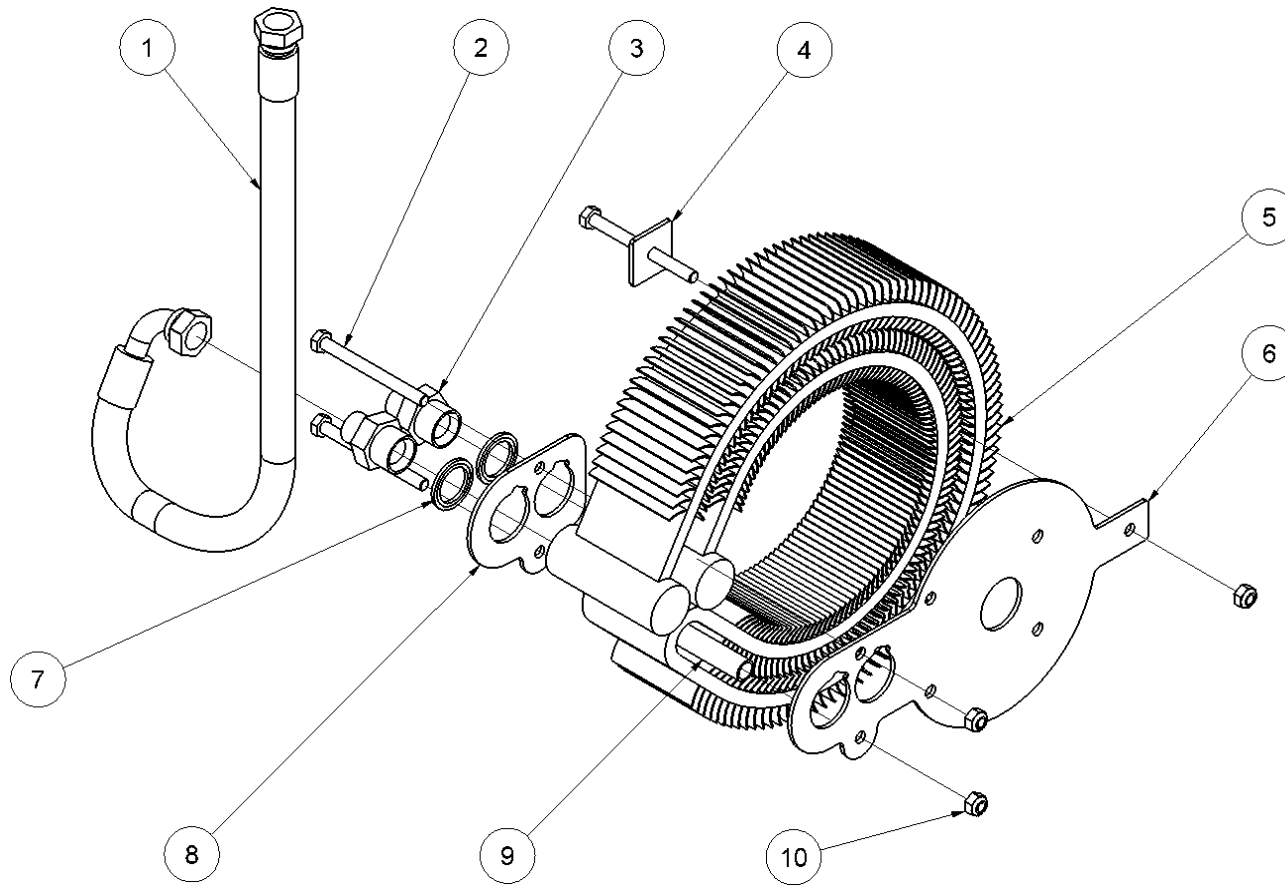

HPP18V MULTI FLEX spare parts list

From serial No. 2124-13727

Pos.	Part No.	Description	Pcs.
1	8721974	Cooler pressure hose	1
2	7621047	Screw M8x90	3
3	7421582	Fitting 1/2"x3/4" <i>Loctite 542</i>	2
4	8221121	Plate	1
5	8321093	Cooler $\varnothing$280-12	1
6	8221112	Bracket for cooler	1
7	7521118	Seal ring 3/4"	2
8	8221116	Plate	1
9	8221086	Distance pipe $\varnothing$12x1.5	1
10	7621010	Lock nut M8	3
-	2121103	Cooler complete <i>Pos. 2, 4, 5, 6, 8, 9, 10</i>	1