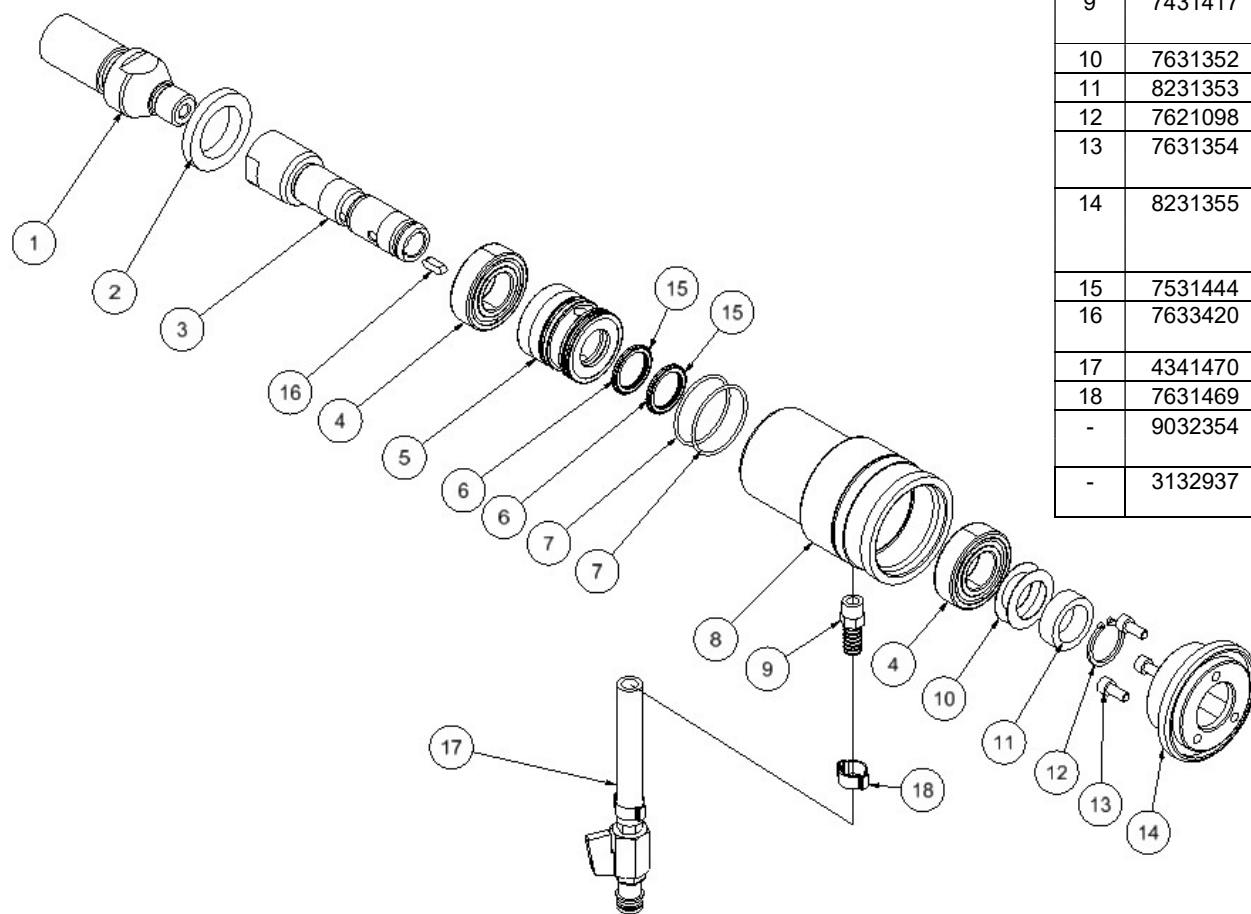

Revised 26-08-2022

HCD25-100/HCD50-200

Spare Parts List

From serial number 0152

Fig. 2

Pos.	Part No.	Description	Pcs.
1	8231410	Front adaptor <i>Grease with copper paste</i>	1
2	7531345	Seal $\varnothing 35/\varnothing 52/9$ mm	1
3	8231346	Shaft	1
4	7631347	Bearing	2
5	8231348	Seal housing	1
6	7531349	Seal	2
7	7531350	O-ring 43x2	2
8	8231351	Bearing housing <i>Only sold complete - part No. 9032354</i>	1
9	7431417	Fitting <i>Loctite 542</i>	1
10	7631352	Compression ring	2
11	8231353	Distance ring	1
12	7621098	Retaining ring 25x2	1
13	7631354	Screw M6x14 <i>Loctite 243 - 20 Nm</i>	3
14	8231355	Motor adaptor <i>Grease with aluminiums paste</i> <i>Only sold complete - part No. 9032354</i>	1
15	7531444	O-ring 28x2.5	2
16	7633420	Key 5x5x16 <i>Incl in 7331383 / 7331593</i>	1
17	4341470	3/8" waterhose-set compl. w/ball valve	1
18	7631469	Hose clamp 3/8"	1
-	9032354	Bearing housing complete <i>(Pos. 8 and 14)</i>	1
-	3132937	Front adaptor complete <i>(Pos. 2, 3, 4, 5, 6, 7, 8, 10, 11, 12 and 14)</i>	-